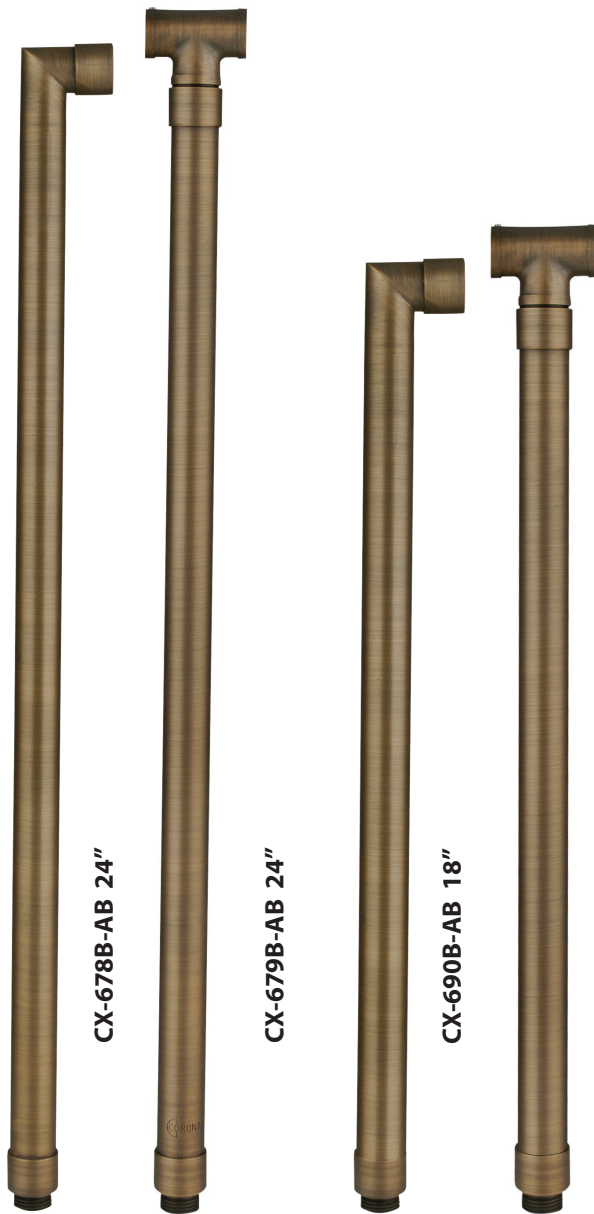

ACCESSORIES SHEET

PRODUCT # : CL-535B-AB

•Directional Lights

•Cast Brass

Mounting Posts For Sign Light & Path Light Applications

- CX-678B-AB 24" Brass Single Head Post, **Antique Bronze**
- CX-679B-AB 24" Brass Double Head Post, **Antique Bronze**
- CX-690B-AB 18" Brass Single Head Post, **Antique Bronze**
- CX-693B-AB 18" Brass Double Head Post, **Antique Bronze**

•CX-718B-AB (Mounting Canopies pg 2) is required for sign light installation.