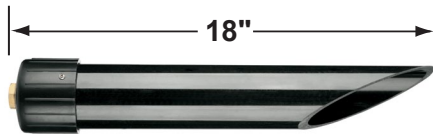

PRODUCT # : CL-535B-AB

•Directional Lights

•Cast Brass

Mounting Pedestals

- CX-601-BK 1" PVC Mounting Pedestal, ½" NPT, **Black**
- CX-601-VG 1" PVC Mounting Pedestal, ½" NPT, **Verde Green**
- CX-603-BK 3" PVC Mounting Pedestal, ½" NPT Female Brass Hub on top, **Black**
- CX-603-VG 3" PVC Mounting Pedestal, ½" NPT Female Brass Hub on top, **Verde Green**

CX-603-BK

- CX-604-BK 1" PVC Adjustable Mounting Pedestal, ½" NPT, **Black**
- CX-621-BK 1" PVC Cap, ½" NPT, **Black**
- CX-621-VG 1" PVC Cap, ½" NPT, **Verde Green**
- CX-622-BK 2" PVC Cap, ½" NPT, **Black**
- CX-622-VG 2" PVC Cap, ½" NPT, **Verde Green**
- CX-624-BK 3" PVC Cap, ½" NPT Female Brass Hub, **Black**
- CX-624-VG 3" PVC Cap, ½" NPT Female Brass Hub, **Verde Green**

Mounting Canopies

- CX-705B-AB Brass Flat Canopy, ½ NPT, **Antique Bronze**
- CX-709B-AB Brass Raised Canopy, ½ NPT, **Antique Bronze**
- CX-718B-AB 5" Brass Canopy, 3-Hole ½ NPT, **Antique Bronze**
- CX-719B-AB Brass Tree Mounting Bracket, 1/2" NPT, **Antique Bronze**
- CX-720-BR Brass Tree mount Canopy with 9" Rubber Strap stretches to 14, **Natural Brass**
- CX-721-BR Brass Tree mount Canopy with 15" Rubber Strap stretches to 22", **Natural Brass**
- CX-722-BR Brass Tree mount Canopy with 22" Rubber Strap stretches to 33", **Natural Brass**
- CX-723-BR Brass Tree mount Canopy with 31" Rubber Strap stretches to 45", **Natural Brass**
- CX-724-BR Brass Tree mount Canopy with 41" Rubber Strap stretches to 61", **Natural Brass**