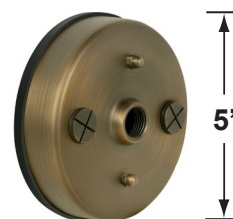

Mounting Risers

- CX-682B-AB 6" Brass Riser, ½ NPT Male/Female, **Antique Bronze**
- CX-683B-AB 12" Brass Riser, ½ NPT Male/Female, **Antique Bronze**
- CX-684B-AB 18" Brass Riser, ½ NPT Male/Female, **Antique Bronze**
- CX-685B-AB 24" Brass Riser, ½ NPT Male/Female, **Antique Bronze**

CX-682B-AB 6"

CX-683B-AB 12"

CX-684B-AB 18"

CX-685B-AB 24"

CX-719B-AB

CX-718B-AB

CX-722-BR

ACCESSORIES SHEET

PRODUCT # : CL-535B-AB

•Directional Lights

•Cast Brass

Mounting Posts For Sign Light & Path Light Applications

- CX-678B-AB 24" Brass Single Head Post, **Antique Bronze**
- CX-679B-AB 24" Brass Double Head Post, **Antique Bronze**
- CX-690B-AB 18" Brass Single Head Post, **Antique Bronze**
- CX-693B-AB 18" Brass Double Head Post, **Antique Bronze**

•CX-718B-AB (Mounting Canopies pg 2) is required for sign light installation.

Cable Connectors

- CX-854 Direct Burial Silicone Filled Wire Nut, **Tan**
- CX-858 Speedy Cable Connector, Supply Cable up to 10-2, **Black**
- CX-839 Universal cable connector, Supply cable up to 8-2, one/Pack **Black**