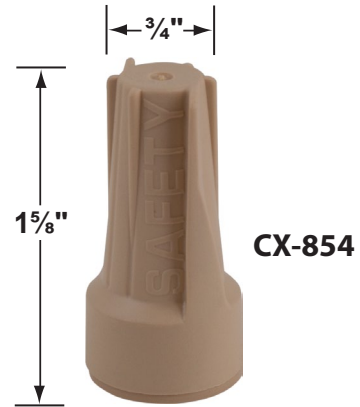

SPECIFICATION SHEET

PRODUCT # : CL-535B-AB

• Directional Lights

• Cast Brass

Fixture Specifications:

Housing & Shroud: Corrosion Resistant Cast Brass.

Finish: **AB - Antique Bronze.** Natural toning process. AB finish will vary due to artistic process. Also available in **GM**, and **SI** finishes

CX-682B-AB 6"

CX-683B-AB 12"

CX-684B-AB 18"

CX-685B-AB 24"

CX-719B-AB

CX-718B-AB

CX-722-BR

ACCESSORIES SHEET

PRODUCT # : CL-535B-AB

•Directional Lights

•Cast Brass

Mounting Posts For Sign Light & Path Light Applications

- CX-678B-AB 24" Brass Single Head Post, **Antique Bronze**
- CX-679B-AB 24" Brass Double Head Post, **Antique Bronze**
- CX-690B-AB 18" Brass Single Head Post, **Antique Bronze**
- CX-693B-AB 18" Brass Double Head Post, **Antique Bronze**

•CX-718B-AB (Mounting Canopies pg 2) is required for sign light installation.

Cable Connectors

- CX-854 Direct Burial Silicone Filled Wire Nut, **Tan**
- CX-858 Speedy Cable Connector, Supply Cable up to 10-2, **Black**
- CX-839 Universal cable connector, Supply cable up to 8-2, one/Pack **Black**