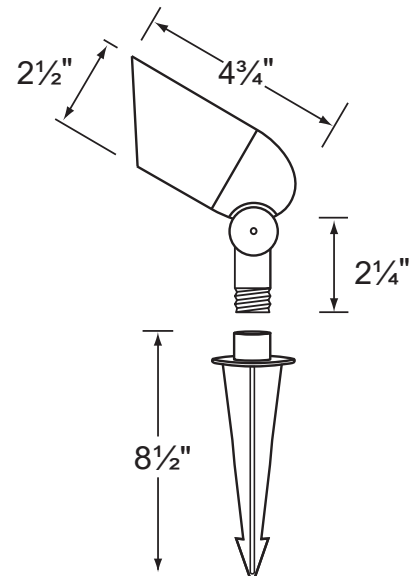

AVAILABLE LED LAMPS (Corona LED lamps have a five (5) year limited warranty against manufacturer's defects)

LAMP NUMBER	WATTS	BEAM		COLOR & TEMP.	RATED HOURS	HALOGEN EQUIVALENT
		SPREAD	LUMEN			
L-ED16-3W-SP	3.5	15° Spot	270	2700K	50,000	25 Watt
L-ED16-3W-FL	3.5	45° Flood	270	2700K	50,000	25 Watt
L-ED16-3W-WF	3.5	60° Wide Flood	270	2700K	50,000	25 Watt
L-ED16-5W-SP	5	15° Spot	350	2700K	50,000	40 Watt
L-ED16-5W-FL	5	45° Flood	350	2700K	50,000	40 Watt
L-ED16-5W-WF	5	60° Wide Flood	350	2700K	50,000	40 Watt
L-ED16-COB5W-SP	5	15° Spot	450	2700K	50,000	50 Watt
L-ED16-COB5W-FL	5	38° Flood	450	2700K	50,000	50 Watt
L-ED16-COB5W-WF	5	60° Wide Flood	450	2700K	50,000	50 Watt
L-ED16-COB5W-SP3K	5	15° Spot	470	3000K	50,000	50 Watt
L-ED16-COB5W-FL3K	5	38° Flood	470	3000K	50,000	50 Watt
L-ED16-COB5W-WF3K	5	60° Wide Flood	470	3000K	50,000	50 Watt

Single color MR-16 LED available in AMBER, BLUE, GREEN, PURPLE, RED and VIOLET

JOB INFORMATION

TYPE: _____ DATE: _____

JOB NAME & ADDRESS: _____

PRODUCT #:

TOTAL QUANTITY:

LAMP TYPE & WATTAGE:

TRANSFORMER:

CONTRACTOR:

SPECIFIER:

• When ordering LED lamp with a fixture your part number should follow the format below:

• **CL** - **product #** - **lamp** - **wattage** - **lamp angle**

CL - 535B-AB - L-ED16 - 5W - FL

Example: CL-535B-AB-L-ED16-5W-FL

• Corona Lighting reserves the right to make any change and/or improvement to the design and construction of this fixture without further notification.