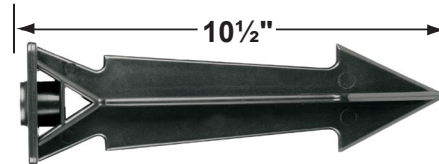

Ground Spikes

- CX-642-BK 8.5" ABS Spike, ½" NPT, **Black**
- CX-642-BZ 8.5" ABS Spike, ½" NPT, **Bronze**
- CX-643-BZ 8.5" ABS Spike, ½" NPT, **Bronze**

CX-647-BK

- CX-646-BK 8" ABS Spike, ½" NPT, **Black**
- CX-646-BR 8" ABS Spike, ½" NPT, **Natural Brass**
- CX-646-SS 8" ABS Spike, ½" NPT, **Stainless Steel**
- CX-647-BK 10.5" Heavy Duty ABS Spike, ½" NPT, **Black**

Mounting Risers

- CX-682B-AB 6" Brass Riser, ½ NPT Male/Female, **Antique Bronze**
- CX-683B-AB 12" Brass Riser, ½ NPT Male/Female, **Antique Bronze**
- CX-684B-AB 18" Brass Riser, ½ NPT Male/Female, **Antique Bronze**
- CX-685B-AB 24" Brass Riser, ½ NPT Male/Female, **Antique Bronze**