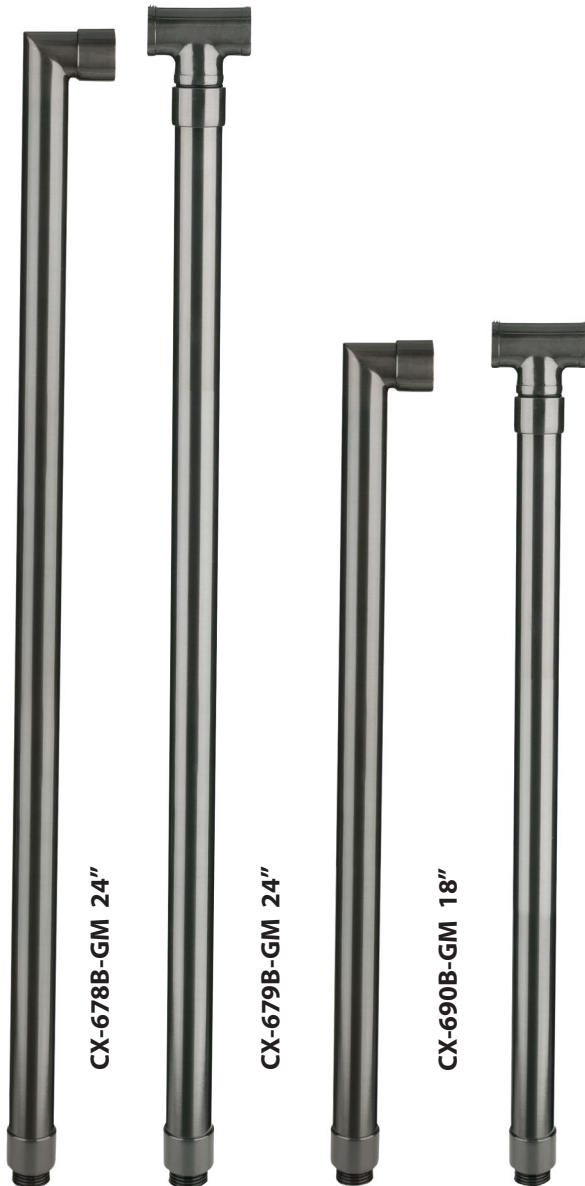

**CX-682B-GM 6"**

**CX-683B-GM 12"**

**CX-684B-GM 18"**

**CX-685B-GM 24"**

**CX-719B-GM**

**CX-718B-GM**

**CX-722-BR**

## PRODUCT # : CL-534B-GM

•Directional Lights

•Cast Brass

### Mounting Posts For Sign Light & Path Light Applications

- CX-678B-GM 24" Brass Single Head Post, **Gun Metal**
- CX-679B-GM 24" Brass Double Head Post, **Gun Metal**
- CX-690B-GM 18" Brass Single Head Post, **Gun Metal**
- CX-693B-GM 18" Brass Double Head Post, **Gun Metal**

### Cable Connectors

- CX-854 Direct Burial Silicone Filled Wire Nut, **Tan**
- CX-858 Speedy Cable Connector, Supply Cable up to 10-2, **Black**
- CX-839 Universal cable connector, Supply cable up to 8-2, one/Pack **Black**