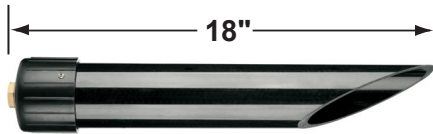

PRODUCT # : CL-534B-GM

•Directional Lights

•Cast Brass

Mounting Pedestals

- CX-601-BK 1" PVC Mounting Pedestal, ½" NPT, **Black**
- CX-601-VG 1" PVC Mounting Pedestal, ½" NPT, **Verde Green**
- CX-603-BK 3" PVC Mounting Pedestal, ½" NPT Female Brass Hub on top, **Black**
- CX-603-VG 3" PVC Mounting Pedestal, ½" NPT Female Brass Hub on top, **Verde Green**

CX-603-BK

- CX-604-BK 1" PVC Adjustable Mounting Pedestal, ½" NPT, **Black**
- CX-621-BK 1" PVC Cap, ½" NPT, **Black**
- CX-621-VG 1" PVC Cap, ½" NPT, **Verde Green**
- CX-622-BK 2" PVC Cap, ½" NPT, **Black**
- CX-622-VG 2" PVC Cap, ½" NPT, **Verde Green**
- CX-624-BK 3" PVC Cap, ½" NPT Female Brass Hub, **Black**
- CX-624-VG 3" PVC Cap, ½" NPT Female Brass Hub, **Verde Green**

Mounting Canopies

- CX-705B-GM Brass Flat Canopy, ½" NPT, **Gun Metal**
- CX-709B-GM Brass Raised Canopy, ½" NPT, **Gun Metal**
- CX-718B-GM 5" Brass Canopy, 3-Hole ½" NPT, **Gun Metal**
- CX-719B-GM Brass Tree Mounting Bracket, 1/2" NPT, **Gun Metal**
- CX-720-BR Brass Tree mount Canopy with 9" Rubber Strap stretches to 14, **Natural Brass**
- CX-721-BR Brass Tree mount Canopy with 15" Rubber Strap stretches to 22", **Natural Brass**
- CX-722-BR Brass Tree mount Canopy with 22" Rubber Strap stretches to 33", **Natural Brass**
- CX-723-BR Brass Tree mount Canopy with 31" Rubber Strap stretches to 45", **Natural Brass**
- CX-724-BR Brass Tree mount Canopy with 41" Rubber Strap stretches to 61", **Natural Brass**