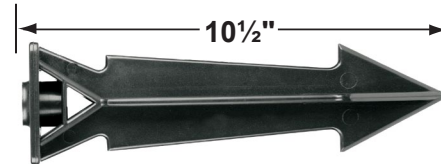

Ground Spikes

- CX-642-BK 8.5" ABS Spike, ½" NPT, **Black**
- CX-642-BZ 8.5" ABS Spike, ½" NPT, **Bronze**
- CX-643-BZ 8.5" ABS Spike, ½" NPT, **Bronze**

CX-647-BK

- CX-646-BK 8" ABS Spike, ½" NPT, **Black**
- CX-646-BR 8" ABS Spike, ½" NPT, **Natural Brass**
- CX-646-SS 8" ABS Spike, ½" NPT, **Stainless Steel**
- CX-647-BK 10.5" Heavy Duty ABS Spike, ½" NPT, **Black**

Mounting Risers

- CX-682B-GM 6" Brass Riser, ½" NPT Male/Female, **Gun Metal**
- CX-683B-GM 12" Brass Riser, ½" NPT Male/Female, **Gun Metal**
- CX-684B-GM 18" Brass Riser, ½" NPT Male/Female, **Gun Metal**
- CX-685B-GM 24" Brass Riser, ½" NPT Male/Female, **Gun Metal**