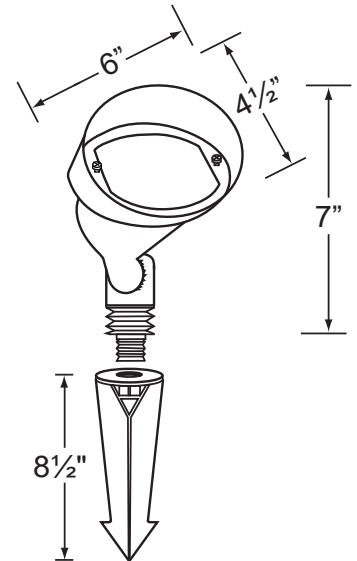

AVAILABLE LED LAMPS (Corona LED lamps have a five (5) year limited warranty against manufacturer's defects)

LAMP NUMBER	WATTS	BEAM		COLOR & TEMP.	RATED HOURS	HALOGEN EQUIVALENT
		SPREAD	LUMEN			
L-ED16-3W-SP	3.5	15° Spot	270	2700K	50,000	25 Watt
L-ED16-3W-FL	3.5	45° Flood	270	2700K	50,000	25 Watt
L-ED16-3W-WF	3.5	60° Wide Flood	270	2700K	50,000	25 Watt
L-ED16-5W-SP	5	15° Spot	350	2700K	50,000	40 Watt
L-ED16-5W-FL	5	45° Flood	350	2700K	50,000	40 Watt
L-ED16-5W-WF	5	60° Wide Flood	350	2700K	50,000	40 Watt
L-ED16-COB5W-SP	5	15° Spot	450	2700K	50,000	50 Watt
L-ED16-COB5W-FL	5	38° Flood	450	2700K	50,000	50 Watt
L-ED16-COB5W-WF	5	60° Wide Flood	450	2700K	50,000	50 Watt
L-ED16-COB5W-SP3K	5	15° Spot	470	3000K	50,000	50 Watt
L-ED16-COB5W-FL3K	5	38° Flood	470	3000K	50,000	50 Watt
L-ED16-COB5W-WF3K	5	60° Wide Flood	470	3000K	50,000	50 Watt

Single color MR-16 LED available in AMBER, BLUE, GREEN, PURPLE, RED and VIOLET

JOB INFORMATION

TYPE: _____ DATE: _____

JOB NAME & ADDRESS: _____

PRODUCT #: _____

TOTAL QUANTITY: _____

LAMP TYPE & WATTAGE: _____

TRANSFORMER: _____

CONTRACTOR: _____

SPECIFIER: _____

• When ordering LED lamp with a fixture your part number should follow the format below:

• **CL** - **product #** - **lamp** - **wattage** - **lamp angle**

CL - 534B-GM - L-ED16 - 5W - FL

Example: CL-534B-GM-L-ED16-5W-FL

• Corona Lighting reserves the right to make any change and/or improvement to the design and construction of this fixture without further notification.