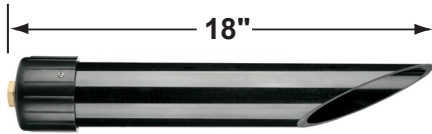

PRODUCT # : CL-534B-AB

•Directional Lights

•Cast Brass

Mounting Pedestals

- CX-601-BK 1" PVC Mounting Pedestal, 1/2" NPT, **Black**
- CX-601-VG 1" PVC Mounting Pedestal, 1/2" NPT, **Verde Green**
- CX-603-BK 3" PVC Mounting Pedestal, 1/2" NPT Female Brass Hub on top, **Black**
- CX-603-VG 3" PVC Mounting Pedestal, 1/2" NPT Female Brass Hub on top, **Verde Green**

CX-603-BK

- CX-604-BK 1" PVC Adjustable Mounting Pedestal, 1/2" NPT, **Black**
- CX-621-BK 1" PVC Cap, 1/2" NPT, **Black**
- CX-621-VG 1" PVC Cap, 1/2" NPT, **Verde Green**
- CX-622-BK 2" PVC Cap, 1/2" NPT, **Black**
- CX-622-VG 2" PVC Cap, 1/2" NPT, **Verde Green**
- CX-624-BK 3" PVC Cap, 1/2" NPT Female Brass Hub, **Black**
- CX-624-VG 3" PVC Cap, 1/2" NPT Female Brass Hub, **Verde Green**

Mounting Canopies

- CX-705B-AB Brass Flat Canopy, 1/2" NPT, **Antique Bronze**
- CX-709B-AB Brass Raised Canopy, 1/2" NPT, **Antique Bronze**
- CX-718B-AB 5" Brass Canopy, 3-Hole 1/2" NPT, **Antique Bronze**
- CX-719B-AB Brass Tree Mounting Bracket, 1/2" NPT, **Antique Bronze**
- CX-720-BR Brass Tree mount Canopy with 9" Rubber Strap stretches to 14, **Natural Brass**
- CX-721-BR Brass Tree mount Canopy with 15" Rubber Strap stretches to 22", **Natural Brass**
- CX-722-BR Brass Tree mount Canopy with 22" Rubber Strap stretches to 33", **Natural Brass**
- CX-723-BR Brass Tree mount Canopy with 31" Rubber Strap stretches to 45", **Natural Brass**
- CX-724-BR Brass Tree mount Canopy with 41" Rubber Strap stretches to 61", **Natural Brass**