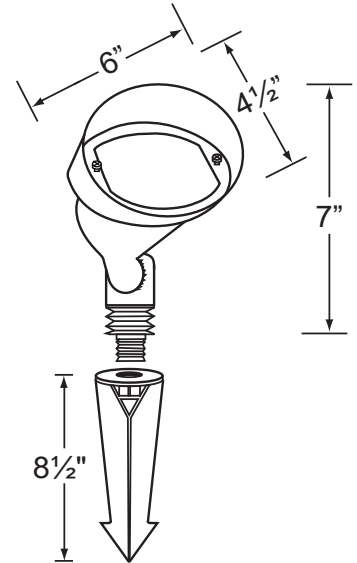

AVAILABLE LED LAMPS (Corona LED lamps have a five (5) year limited warranty against manufacturer's defects)

LAMP NUMBER	WATTS	BEAM		COLOR & TEMP.	RATED HOURS	HALOGEN EQUIVALENT
		SPREAD	LUMEN			
L-ED16-3W-SP	3.5	15° Spot	270	2700K	50,000	25 Watt
L-ED16-3W-FL	3.5	45° Flood	270	2700K	50,000	25 Watt
L-ED16-3W-WF	3.5	60° Wide Flood	270	2700K	50,000	25 Watt
L-ED16-5W-SP	5	15° Spot	350	2700K	50,000	40 Watt
L-ED16-5W-FL	5	45° Flood	350	2700K	50,000	40 Watt
L-ED16-5W-WF	5	60° Wide Flood	350	2700K	50,000	40 Watt
L-ED16-COB5W-SP	5	15° Spot	450	2700K	50,000	50 Watt
L-ED16-COB5W-FL	5	38° Flood	450	2700K	50,000	50 Watt
L-ED16-COB5W-WF	5	60° Wide Flood	450	2700K	50,000	50 Watt
L-ED16-COB5W-SP3K	5	15° Spot	470	3000K	50,000	50 Watt
L-ED16-COB5W-FL3K	5	38° Flood	470	3000K	50,000	50 Watt
L-ED16-COB5W-WF3K	5	60° Wide Flood	470	3000K	50,000	50 Watt

Single color MR-16 LED available in AMBER, BLUE, GREEN, PURPLE, RED and VIOLET

JOB INFORMATION

TYPE: _____ DATE: _____

JOB NAME & ADDRESS: _____

PRODUCT #: _____

TOTAL QUANTITY: _____

LAMP TYPE & WATTAGE: _____

TRANSFORMER: _____

CONTRACTOR: _____

SPECIFIER: _____

• When ordering LED lamp with a fixture your part number should follow the format below:

• **CL** - **product #** - **lamp** - **wattage** - **lamp angle**

CL - **534B-AB** - **L-ED16** - **5W** - **FL**

Example: CL-534B-AB-L-ED16-5W-FL

• Corona Lighting reserves the right to make any change and/or improvement to the design and construction of this fixture without further notification.