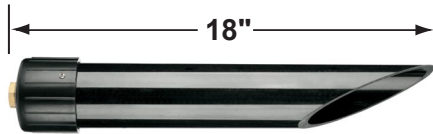

PRODUCT # : CL-533B-GM

•Directional Lights

•Cast Brass

Mounting Pedestals

- CX-601-BK 1" PVC Mounting Pedestal, ½" NPT, **Black**
- CX-601-VG 1" PVC Mounting Pedestal, ½" NPT, **Verde Green**
- CX-603-BK 3" PVC Mounting Pedestal, ½" NPT Female Brass Hub on top, **Black**
- CX-603-VG 3" PVC Mounting Pedestal, ½" NPT Female Brass Hub on top, **Verde Green**

CX-603-BK

- CX-604-BK 1" PVC Adjustable Mounting Pedestal, ½" NPT, **Black**
- CX-621-BK 1" PVC Cap, ½" NPT, **Black**
- CX-621-VG 1" PVC Cap, ½" NPT, **Verde Green**
- CX-622-BK 2" PVC Cap, ½" NPT, **Black**
- CX-622-VG 2" PVC Cap, ½" NPT, **Verde Green**
- CX-624-BK 3" PVC Cap, ½" NPT Female Brass Hub, **Black**
- CX-624-VG 3" PVC Cap, ½" NPT Female Brass Hub, **Verde Green**

Mounting Canopies

- CX-705B-GM Brass Flat Canopy, ½" NPT, **Gun Metal**
- CX-709B-GM Brass Raised Canopy, ½" NPT, **Gun Metal**
- CX-718B-GM 5" Brass Canopy, 3-Hole ½" NPT, **Gun Metal**
- CX-719B-GM Brass Tree Mounting Bracket, 1/2" NPT, **Gun Metal**
- CX-720-BR Brass Tree mount Canopy with 9" Rubber Strap stretches to 14, **Natural Brass**
- CX-721-BR Brass Tree mount Canopy with 15" Rubber Strap stretches to 22", **Natural Brass**
- CX-722-BR Brass Tree mount Canopy with 22" Rubber Strap stretches to 33", **Natural Brass**
- CX-723-BR Brass Tree mount Canopy with 31" Rubber Strap stretches to 45", **Natural Brass**
- CX-724-BR Brass Tree mount Canopy with 41" Rubber Strap stretches to 61", **Natural Brass**