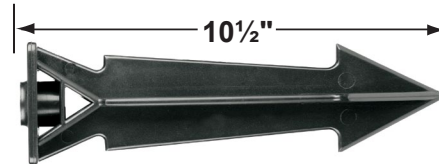

Ground Spikes

- CX-642-BK 8.5" ABS Spike, ½" NPT, **Black**
- CX-642-BZ 8.5" ABS Spike, ½" NPT, **Bronze**
- CX-643-BZ 8.5" ABS Spike, ½" NPT, **Bronze**

CX-647-BK

- CX-646-BK 8" ABS Spike, ½" NPT, **Black**
- CX-646-BR 8" ABS Spike, ½" NPT, **Natural Brass**
- CX-646-SS 8" ABS Spike, ½" NPT, **Stainless Steel**
- CX-647-BK 10.5" Heavy Duty ABS Spike, ½" NPT, **Black**

Mounting Risers

- CX-682B-GM 6" Brass Riser, ½" NPT Male/Female, **Gun Metal**
- CX-683B-GM 12" Brass Riser, ½" NPT Male/Female, **Gun Metal**
- CX-684B-GM 18" Brass Riser, ½" NPT Male/Female, **Gun Metal**
- CX-685B-GM 24" Brass Riser, ½" NPT Male/Female, **Gun Metal**