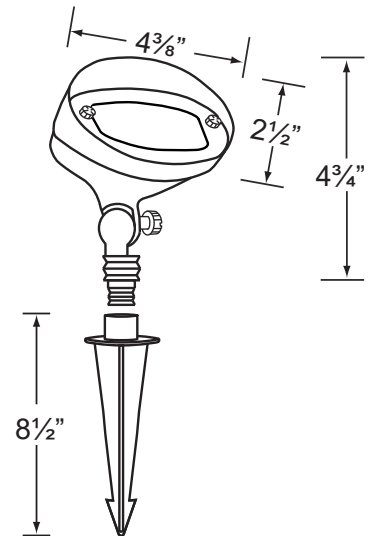

AVAILABLE LED LAMPS (Corona LED lamps have a five (5) year limited warranty against manufacturer's defects)

LAMP NUMBER	WATTS	BEAM		COLOR & TEMP.	RATED HOURS	HALOGEN EQUIVALENT
		SPREAD	LUMEN			
L-EDT3-2W	2	360°	200	2700K	25,000	20 Watt
L-EDT3-2.5W	2.5	180°	240	2700K	25,000	35 Watt
L-EDT3-2W-3K	2	360°	210	3000K	25,000	20 Watt
L-EDT3-2.5W-3K	2.5	180°	250	3000K	25,000	35 Watt
L-EDT3-AM*	2	360°	170	2000K	25,000	20 Watt

* AM- Amber color

For more additional Lamps, and accessories visit Coronalighting.com

JOB INFORMATION

TYPE: _____ DATE: _____

JOB NAME & ADDRESS: _____

PRODUCT #:

TOTAL QUANTITY:

LAMP TYPE & WATTAGE:

TRANSFORMER:

CONTRACTOR:

SPECIFIER:

• When ordering LED lamp with a fixture your part number should follow the format below:

• **CL** - **product #** - **lamp** - **wattage**
CL - 533B-GM - L-EDT3 - 2W-3K

Example: CL-533B-GM-L-EDT3-2W-3K

• Corona Lighting reserves the right to make any change and/or improvement to the design and construction of this fixture without further notification.