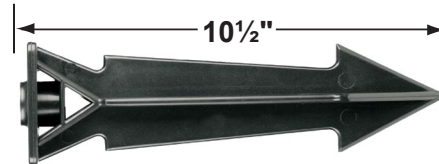

Ground Spikes

- CX-642-BK 8.5" ABS Spike, 1/2" NPT, **Black**
- CX-642-BZ 8.5" ABS Spike, 1/2" NPT, **Bronze**
- CX-643-BZ 8.5" ABS Spike, 1/2" NPT, **Bronze**

CX-647-BK

- CX-646-BK 8" ABS Spike, 1/2" NPT, **Black**
- CX-646-BR 8" ABS Spike, 1/2" NPT, **Natural Brass**
- CX-646-SS 8" ABS Spike, 1/2" NPT, **Stainless Steel**
- CX-647-BK 10.5" Heavy Duty ABS Spike, 1/2" NPT, **Black**

Mounting Risers

- CX-682B-GM 6" Brass Riser, 1/2 NPT Male/Female, **Gun Metal**
- CX-683B-GM 12" Brass Riser, 1/2 NPT Male/Female, **Gun Metal**
- CX-684B-GM 18" Brass Riser, 1/2 NPT Male/Female, **Gun Metal**
- CX-685B-GM 24" Brass Riser, 1/2 NPT Male/Female, **Gun Metal**