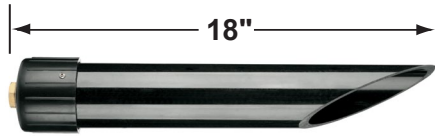

PRODUCT # : CL-532B-GM

• Directional Lights

• Cast Brass

Mounting Pedestals

- CX-601-BK 1" PVC Mounting Pedestal, 1/2" NPT, **Black**
- CX-601-VG 1" PVC Mounting Pedestal, 1/2" NPT, **Verde Green**
- CX-603-BK 3" PVC Mounting Pedestal, 1/2" NPT Female Brass Hub on top, **Black**
- CX-603-VG 3" PVC Mounting Pedestal, 1/2" NPT Female Brass Hub on top, **Verde Green**

CX-603-BK

- CX-604-BK 1" PVC Adjustable Mounting Pedestal, 1/2" NPT, **Black**
- CX-621-BK 1" PVC Cap, 1/2" NPT, **Black**
- CX-621-VG 1" PVC Cap, 1/2" NPT, **Verde Green**
- CX-622-BK 2" PVC Cap, 1/2" NPT, **Black**
- CX-622-VG 2" PVC Cap, 1/2" NPT, **Verde Green**
- CX-624-BK 3" PVC Cap, 1/2" NPT Female Brass Hub, **Black**
- CX-624-VG 3" PVC Cap, 1/2" NPT Female Brass Hub, **Verde Green**

Mounting Canopies

- CX-705B-GM Brass Flat Canopy, 1/2 NPT, **Gun Metal**
- CX-709B-GM Brass Raised Canopy, 1/2 NPT, **Gun Metal**
- CX-718B-GM 5" Brass Canopy, 3-Hole 1/2 NPT, **Gun Metal**
- CX-719B-GM Brass Tree Mounting Bracket, 1/2" NPT, **Gun Metal**
- CX-720-BR Brass Tree mount Canopy with 9" Rubber Strap stretches to 14, **Natural Brass**
- CX-721-BR Brass Tree mount Canopy with 15" Rubber Strap stretches to 22", **Natural Brass**
- CX-722-BR Brass Tree mount Canopy with 22" Rubber Strap stretches to 33", **Natural Brass**
- CX-723-BR Brass Tree mount Canopy with 31" Rubber Strap stretches to 45", **Natural Brass**
- CX-724-BR Brass Tree mount Canopy with 41" Rubber Strap stretches to 61", **Natural Brass**