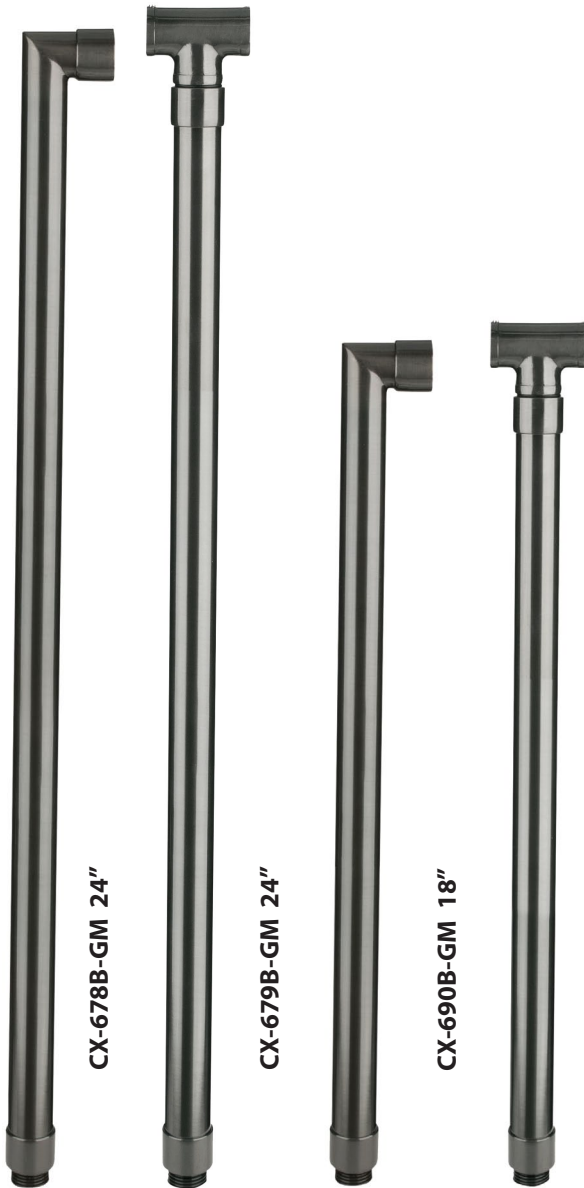

SPECIFICATION SHEET

PRODUCT # : CL-532B-GM

• Directional Lights

• Cast Brass

Fixture Specifications:

Housing & Shroud: Corrosion Resistant Cast Brass.
Shroud is adjustable and extendable.

Finish: **GM- Gun Metal.** Natural toning process.
GM finish will vary due to artistic process.
Also available in **AB- Antique Bronze** finish

LAMP NUMBER	WATTS	BEAM		COLOR & TEMP.	RATED HOURS	HALOGEN EQUIVALENT
		SPREAD	LUMEN			
L-ED16-3W-SP	3.5	15° Spot	270	2700K	50,000	25 Watt
L-ED16-3W-FL	3.5	45° Flood	270	2700K	50,000	25 Watt
L-ED16-3W-WF	3.5	60° Wide Flood	270	2700K	50,000	25 Watt
L-ED16-5W-SP	5	15° Spot	350	2700K	50,000	40 Watt
L-ED16-5W-FL	5	45° Flood	350	2700K	50,000	40 Watt
L-ED16-5W-WF	5	60° Wide Flood	350	2700K	50,000	40 Watt
L-ED16-COB5W-SP	5	15° Spot	450	2700K	50,000	50 Watt
L-ED16-COB5W-FL	5	38° Flood	450	2700K	50,000	50 Watt
L-ED16-COB5W-WF	5	60° Wide Flood	450	2700K	50,000	50 Watt
L-ED16-COB5W-SP3K	5	15° Spot	470	3000K	50,000	50 Watt
L-ED16-COB5W-FL3K	5	38° Flood	470	3000K	50,000	50 Watt
L-ED16-COB5W-WF3K	5	60° Wide Flood	470	3000K	50,000	50 Watt

PRODUCT # : CL-532B-GM

• Directional Lights

• Cast Brass

Mounting Posts For Sign Light & Path Light Applications

- CX-678B-GM 24" Brass Single Head Post, **Gun Metal**
- CX-679B-GM 24" Brass Double Head Post, **Gun Metal**
- CX-690B-GM 18" Brass Single Head Post, **Gun Metal**
- CX-693B-GM 18" Brass Double Head Post, **Gun Metal**

• CX-718B-GM (Mounting Canopies pg 2) is required for sign light installation.

Cable Connectors

- CX-854 Direct Burial Silicone Filled Wire Nut, **Tan**
- CX-858 Speedy Cable Connector, Supply Cable up to 10-2, **Black**
- CX-839 Universal cable connector, Supply cable up to 8-2, one/Pack **Black**