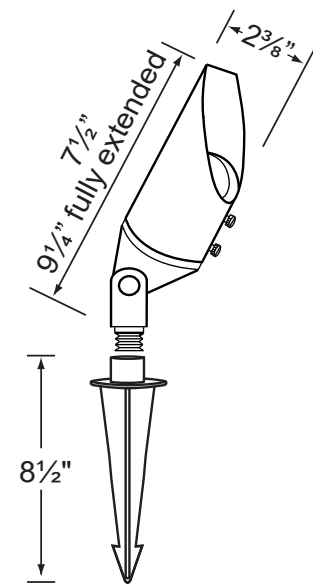

AVAILABLE LED LAMPS (Corona LED lamps have a five (5) year limited warranty against manufacturer's defects)

LAMP NUMBER	WATTS	BEAM		COLOR & TEMP.	RATED HOURS	HALOGEN EQUIVALENT
		SPREAD	LUMEN			
L-ED16-3W-SP	3.5	15° Spot	270	2700K	50,000	25 Watt
L-ED16-3W-FL	3.5	45° Flood	270	2700K	50,000	25 Watt
L-ED16-3W-WF	3.5	60° Wide Flood	270	2700K	50,000	25 Watt
L-ED16-5W-SP	5	15° Spot	350	2700K	50,000	40 Watt
L-ED16-5W-FL	5	45° Flood	350	2700K	50,000	40 Watt
L-ED16-5W-WF	5	60° Wide Flood	350	2700K	50,000	40 Watt
L-ED16-COB5W-SP	5	15° Spot	450	2700K	50,000	50 Watt
L-ED16-COB5W-FL	5	38° Flood	450	2700K	50,000	50 Watt
L-ED16-COB5W-WF	5	60° Wide Flood	450	2700K	50,000	50 Watt
L-ED16-COB5W-SP3K	5	15° Spot	470	3000K	50,000	50 Watt
L-ED16-COB5W-FL3K	5	38° Flood	470	3000K	50,000	50 Watt
L-ED16-COB5W-WF3K	5	60° Wide Flood	470	3000K	50,000	50 Watt

Single color MR-16 LED available in AMBER, BLUE, GREEN, PURPLE, RED and VIOLET

JOB INFORMATION

TYPE: DATE:

JOB NAME & ADDRESS:

PRODUCT #:

TOTAL QUANTITY:

LAMP TYPE & WATTAGE:

TRANSFORMER:

CONTRACTOR:

SPECIFIER:

• When ordering LED lamp with a fixture your part number should follow the format below:

• CL - product # - lamp - wattage - lamp angle

CL - 532B-GM - L-ED16 - 5W - FL

Example: CL-532B-GM-L-ED16-5W-FL

• Corona Lighting reserves the right to make any change and/or improvement to the design and construction of this fixture without further notification.