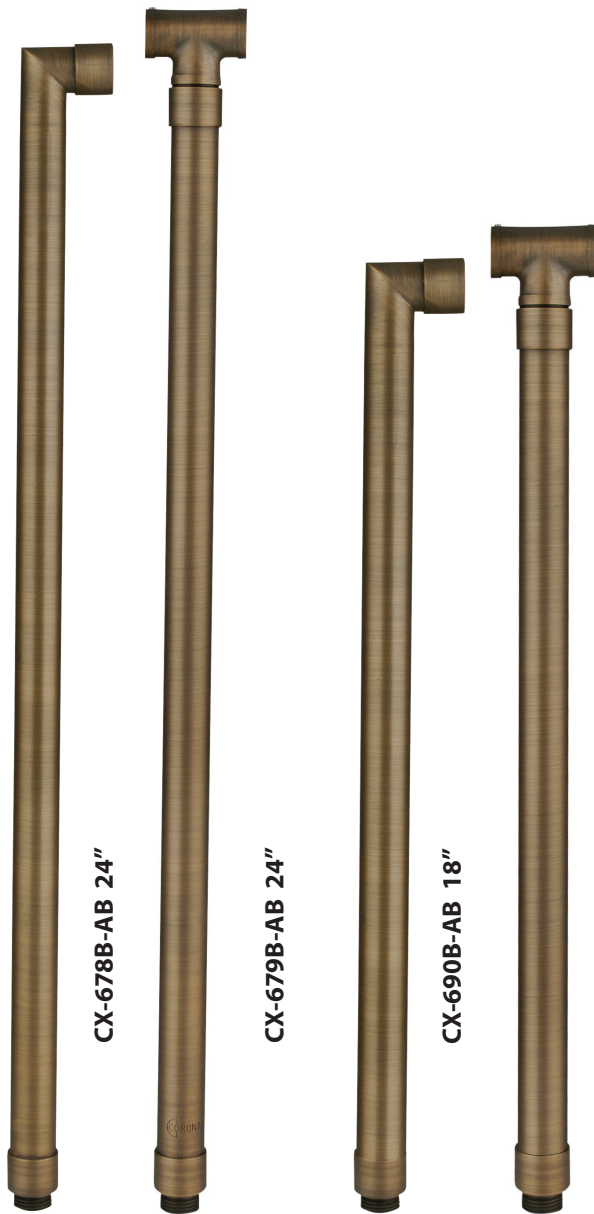

PRODUCT # : CL-532B-AB

•Directional Lights

•Cast Brass

Mounting Posts For Sign Light & Path Light Applications

- CX-678B-AB 24" Brass Single Head Post, **Antique Bronze**
- CX-679B-AB 24" Brass Double Head Post, **Antique Bronze**
- CX-690B-AB 18" Brass Single Head Post, **Antique Bronze**
- CX-693B-AB 18" Brass Double Head Post, **Antique Bronze**

•CX-718B-AB (Mounting Canopies pg 2) is required for sign light installation.