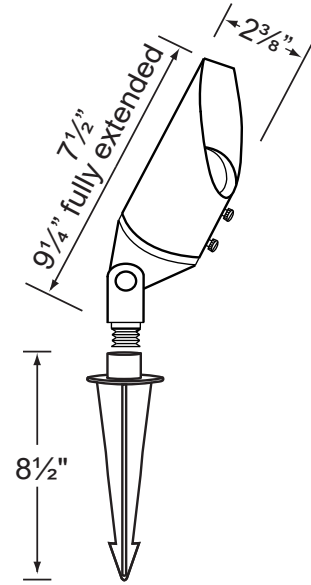

AVAILABLE LED LAMPS (Corona LED lamps have a five (5) year limited warranty against manufacturer's defects)

LAMP NUMBER	WATTS	BEAM		COLOR & TEMP.	RATED HOURS	HALOGEN EQUIVALENT
		SPREAD	LUMEN			
L-ED16-3W-SP	3.5	15° Spot	270	2700K	50,000	25 Watt
L-ED16-3W-FL	3.5	45° Flood	270	2700K	50,000	25 Watt
L-ED16-3W-WF	3.5	60° Wide Flood	270	2700K	50,000	25 Watt
L-ED16-5W-SP	5	15° Spot	350	2700K	50,000	40 Watt
L-ED16-5W-FL	5	45° Flood	350	2700K	50,000	40 Watt
L-ED16-5W-WF	5	60° Wide Flood	350	2700K	50,000	40 Watt
L-ED16-COB5W-SP	5	15° Spot	450	2700K	50,000	50 Watt
L-ED16-COB5W-FL	5	38° Flood	450	2700K	50,000	50 Watt
L-ED16-COB5W-WF	5	60° Wide Flood	450	2700K	50,000	50 Watt
L-ED16-COB5W-SP3K	5	15° Spot	470	3000K	50,000	50 Watt
L-ED16-COB5W-FL3K	5	38° Flood	470	3000K	50,000	50 Watt
L-ED16-COB5W-WF3K	5	60° Wide Flood	470	3000K	50,000	50 Watt

Single color MR-16 LED available in AMBER, BLUE, GREEN, PURPLE, RED and VIOLET

JOB INFORMATION

TYPE: DATE:

JOB NAME & ADDRESS:

PRODUCT #:

TOTAL QUANTITY:

LAMP TYPE & WATTAGE:

TRANSFORMER:

CONTRACTOR:

SPECIFIER:

• When ordering LED lamp with a fixture your part number should follow the format below:

• **CL** - **product #** - **lamp** - **wattage** - **lamp angle**

CL - 532B-AB - L-ED16 - 5W - FL

Example: CL-532B-AB-L-ED16-5W-FL

• Corona Lighting reserves the right to make any change and/or improvement to the design and construction of this fixture without further notification.