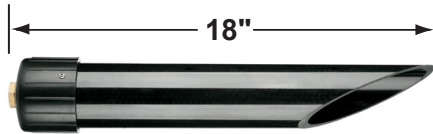

PRODUCT # : CL-532B-AB

•Directional Lights

•Cast Brass

Mounting Pedestals

- CX-601-BK 1" PVC Mounting Pedestal, 1/2" NPT, **Black**
- CX-601-VG 1" PVC Mounting Pedestal, 1/2" NPT, **Verde Green**
- CX-603-BK 3" PVC Mounting Pedestal, 1/2" NPT Female Brass Hub on top, **Black**
- CX-603-VG 3" PVC Mounting Pedestal, 1/2" NPT Female Brass Hub on top, **Verde Green**

CX-603-BK

- CX-604-BK 1" PVC Adjustable Mounting Pedestal, 1/2" NPT, **Black**
- CX-621-BK 1" PVC Cap, 1/2" NPT, **Black**
- CX-621-VG 1" PVC Cap, 1/2" NPT, **Verde Green**
- CX-622-BK 2" PVC Cap, 1/2" NPT, **Black**
- CX-622-VG 2" PVC Cap, 1/2" NPT, **Verde Green**
- CX-624-BK 3" PVC Cap, 1/2" NPT Female Brass Hub, **Black**
- CX-624-VG 3" PVC Cap, 1/2" NPT Female Brass Hub, **Verde Green**

Mounting Canopies

- CX-705B-AB Brass Flat Canopy, 1/2" NPT, **Antique Bronze**
- CX-709B-AB Brass Raised Canopy, 1/2" NPT, **Antique Bronze**
- CX-718B-AB 5" Brass Canopy, 3-Hole 1/2" NPT, **Antique Bronze**
- CX-719B-AB Brass Tree Mounting Bracket, 1/2" NPT, **Antique Bronze**
- CX-720-BR Brass Tree mount Canopy with 9" Rubber Strap stretches to 14, **Natural Brass**
- CX-721-BR Brass Tree mount Canopy with 15" Rubber Strap stretches to 22", **Natural Brass**
- CX-722-BR Brass Tree mount Canopy with 22" Rubber Strap stretches to 33", **Natural Brass**
- CX-723-BR Brass Tree mount Canopy with 31" Rubber Strap stretches to 45", **Natural Brass**
- CX-724-BR Brass Tree mount Canopy with 41" Rubber Strap stretches to 61", **Natural Brass**