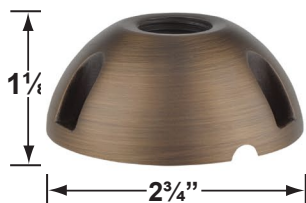

CX-709B-AB