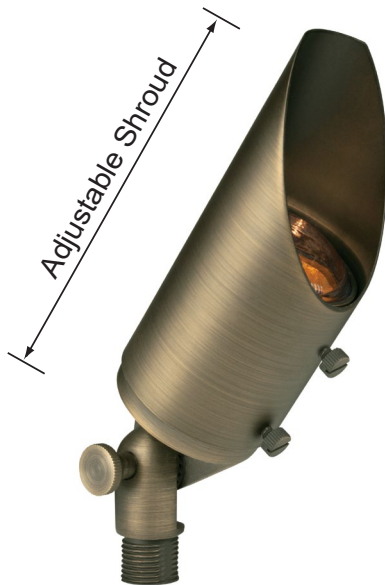

SPECIFICATION SHEET

PRODUCT # : CL-532B-AB

• Directional Lights

• Cast Brass

Fixture Specifications:

Housing & Shroud: Corrosion Resistant Cast Brass.
Shroud is adjustable and extendable.

Finish: **AB- Antique Bronze.** Natural toning process.
AB finish will vary due to artistic process.
Also available in **GM- Gun Metal** finish

Lens: Clear and heat resistant tempered flat glass

Socket: Top grade fixed ceramic bi-pin socket, with lamp retension clip to securely hold lamp in place.

Lamp: 12V, MR-16, 50W max.
Available in LED (3.5W & 5W) or without lamp.
See the Lamp Guide below for more information.

Wiring: Fixture is prewired with a 5-ft 18-2 SPT2-W direct burial cord. Wire connector sold separately. Universal connector (**CX-839**) and silicone filled wire nut (**CX-854**) are available from Corona Lighting.

Gasket: Silicone gasket for water tight sealing.

Knuckle: Adjustable cast brass knuckle with thumb screw and 1/2" NPT threaded male hub on bottom.

Mounting Spike: Standard injection molded spike with 1/2" NPT threaded female hub.

Electrical Notes: A remote 12V transformer is required. Options are available from Corona Lighting.
Voltage range for LED lamps are 9V-17V.
Proper grease/lubricant is suggested on threaded parts during installation process.

Warranty: Limited lifetime warranty on fixture housing against manufacturer's defects.

3.5W and 5W