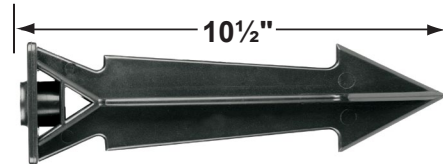

Ground Spikes

- CX-642-BK 8.5" ABS Spike, 1/2" NPT, **Black**
- CX-642-BZ 8.5" ABS Spike, 1/2" NPT, **Bronze**
- CX-643-BZ 8.5" ABS Spike, 1/2" NPT, **Bronze**

CX-647-BK

- CX-646-BK 8" ABS Spike, 1/2" NPT, **Black**
- CX-646-BR 8" ABS Spike, 1/2" NPT, **Natural Brass**
- CX-646-SS 8" ABS Spike, 1/2" NPT, **Stainless Steel**
- CX-647-BK 10.5" Heavy Duty ABS Spike, 1/2" NPT, **Black**

Mounting Risers

- CX-682B-GM 6" Brass Riser, 1/2" NPT Male/Female, **Gun Metal**
- CX-683B-GM 12" Brass Riser, 1/2" NPT Male/Female, **Gun Metal**
- CX-684B-GM 18" Brass Riser, 1/2" NPT Male/Female, **Gun Metal**
- CX-685B-GM 24" Brass Riser, 1/2" NPT Male/Female, **Gun Metal**