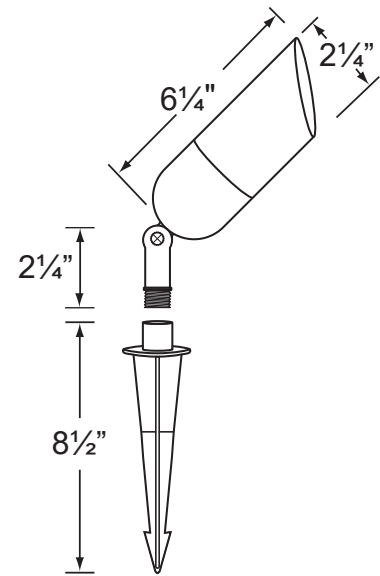

AVAILABLE LED LAMPS (Corona LED lamps have a five (5) year limited warranty against manufacturer's defects)

LAMP NUMBER	WATTS	BEAM		COLOR & TEMP.	RATED HOURS	HALOGEN EQUIVALENT
		SPREAD	LUMEN			
L-ED16-3W-SP	3.5	15° Spot	270	2700K	50,000	25 Watt
L-ED16-3W-FL	3.5	45° Flood	270	2700K	50,000	25 Watt
L-ED16-3W-WF	3.5	60° Wide Flood	270	2700K	50,000	25 Watt
L-ED16-5W-SP	5	15° Spot	350	2700K	50,000	40 Watt
L-ED16-5W-FL	5	45° Flood	350	2700K	50,000	40 Watt
L-ED16-5W-WF	5	60° Wide Flood	350	2700K	50,000	40 Watt
L-ED16-COB5W-SP	5	15° Spot	450	2700K	50,000	50 Watt
L-ED16-COB5W-FL	5	38° Flood	450	2700K	50,000	50 Watt
L-ED16-COB5W-WF	5	60° Wide Flood	450	2700K	50,000	50 Watt
L-ED16-COB5W-SP3K	5	15° Spot	470	3000K	50,000	50 Watt
L-ED16-COB5W-FL3K	5	38° Flood	470	3000K	50,000	50 Watt
L-ED16-COB5W-WF3K	5	60° Wide Flood	470	3000K	50,000	50 Watt

Single color MR-16 LED available in AMBER, BLUE, GREEN, PURPLE, RED and VIOLET [lighting.com](http://www.coronalighting.com)

JOB INFORMATION

TYPE: _____ DATE: _____
JOB NAME & ADDRESS: _____
PRODUCT #: _____
TOTAL QUANTITY: _____
LAMP TYPE & WATTAGE: _____
TRANSFORMER: _____
CONTRACTOR: _____
SPECIFIER: _____

• When ordering LED lamp with a fixture your part number should follow the format below:

• **CL** - **product #** - **lamp** - **wattage** - **lamp angle**
CL - 528B-GM - L-ED16 - 5W - FL

Example: CL-528B-GM-L-ED16-5W-FL

• Corona Lighting reserves the right to make any change and/or improvement to the design and construction of this fixture without further notification.