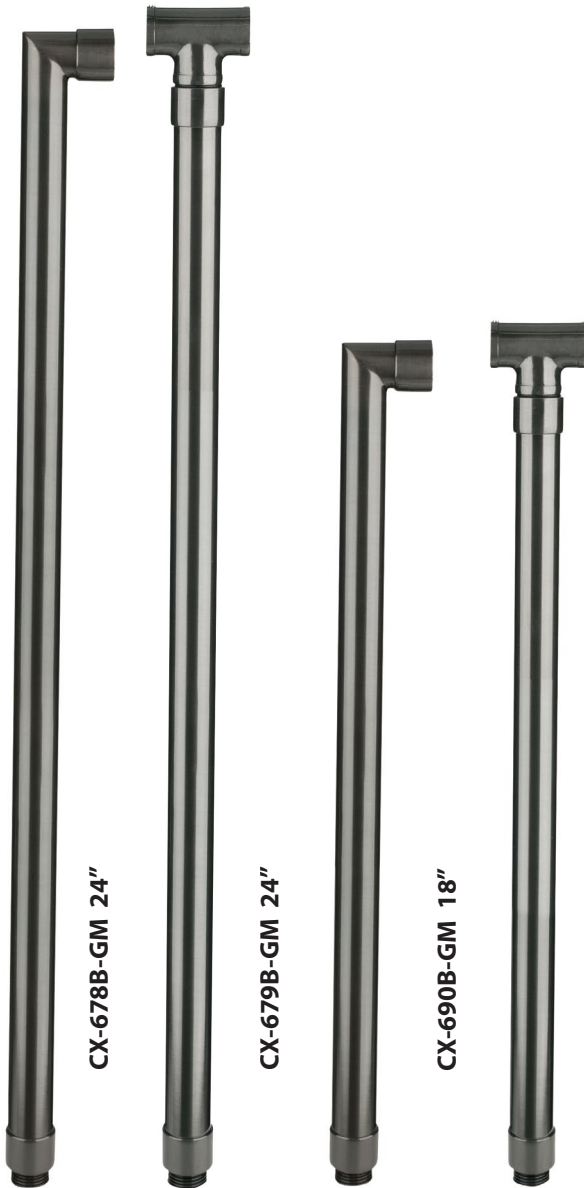

PRODUCT # : CL-528B-GM

• Directional Lights

• Cast Brass

Fixture Specifications:

Housing & Shroud: Corrosion Resistant Cast Brass.

Finish: **GM- Gun Metal.** Natural toning process. GM finish will vary due to artistic process. Also available in **AB- Antique Bronze** finish

LAMP NUMBER	WATTS	BEAM		COLOR & TEMP.	RATED HOURS	HALOGEN EQUIVALENT
		SPREAD	LUMEN			
L-ED16-3W-SP	3.5	15° Spot	270	2700K	50,000	25 Watt
L-ED16-3W-FL	3.5	45° Flood	270	2700K	50,000	25 Watt
L-ED16-3W-WF	3.5	60° Wide Flood	270	2700K	50,000	25 Watt
L-ED16-5W-SP	5	15° Spot	350	2700K	50,000	40 Watt
L-ED16-5W-FL	5	45° Flood	350	2700K	50,000	40 Watt
L-ED16-5W-WF	5	60° Wide Flood	350	2700K	50,000	40 Watt
L-ED16-COB5W-SP	5	15° Spot	450	2700K	50,000	50 Watt
L-ED16-COB5W-FL	5	38° Flood	450	2700K	50,000	50 Watt
L-ED16-COB5W-WF	5	60° Wide Flood	450	2700K	50,000	50 Watt
L-ED16-COB5W-SP3K	5	15° Spot	470	3000K	50,000	50 Watt
L-ED16-COB5W-FL3K	5	38° Flood	470	3000K	50,000	50 Watt
L-ED16-COB5W-WF3K	5	60° Wide Flood	470	3000K	50,000	50 Watt

CX-722-BR

ACCESSORIES SHEET

PRODUCT # : CL-528B-GM

•Directional Lights

•Cast Brass

Mounting Posts For Sign Light & Path Light Applications

- CX-678B-GM 24" Brass Single Head Post, **Gun Metal**
- CX-679B-GM 24" Brass Double Head Post, **Gun Metal**
- CX-690B-GM 18" Brass Single Head Post, **Gun Metal**
- CX-693B-GM 18" Brass Double Head Post, **Gun Metal**

•CX-718B-GM (Mounting Canopies pg 2) is required for sign light installation.

Cable Connectors

- CX-854 Direct Burial Silicone Filled Wire Nut, **Tan**
- CX-858 Speedy Cable Connector, Supply Cable up to 10-2, **Black**
- CX-839 Universal cable connector, Supply cable up to 8-2, one/Pack **Black**