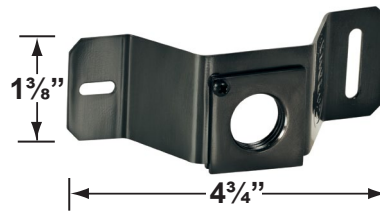

CX-719B-GM