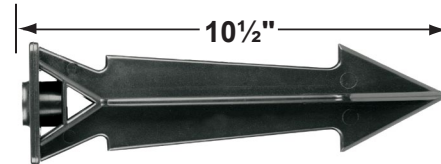

Ground Spikes

- CX-642-BK 8.5" ABS Spike, 1/2" NPT, **Black**
- CX-642-BZ 8.5" ABS Spike, 1/2" NPT, **Bronze**
- CX-643-BZ 8.5" ABS Spike, 1/2" NPT, **Bronze**

CX-647-BK

- CX-646-BK 8" ABS Spike, 1/2" NPT, **Black**
- CX-646-BR 8" ABS Spike, 1/2" NPT, **Natural Brass**
- CX-646-SS 8" ABS Spike, 1/2" NPT, **Stainless Steel**
- CX-647-BK 10.5" Heavy Duty ABS Spike, 1/2" NPT, **Black**

Mounting Risers

- CX-682B-GM 6" Brass Riser, 1/2" NPT Male/Female, **Gun Metal**
- CX-683B-GM 12" Brass Riser, 1/2" NPT Male/Female, **Gun Metal**
- CX-684B-GM 18" Brass Riser, 1/2" NPT Male/Female, **Gun Metal**
- CX-685B-GM 24" Brass Riser, 1/2" NPT Male/Female, **Gun Metal**

Mounting Canopies

- CX-705B-GM Brass Flat Canopy, 1/2" NPT, **Gun Metal**
- CX-709B-GM Brass Raised Canopy, 1/2" NPT, **Gun Metal**
- CX-718B-GM 5" Brass Canopy, 3-Hole 1/2" NPT, **Gun Metal**
- CX-719B-GM Brass Tree Mounting Bracket, 1/2" NPT, **Gun Metal**
- CX-720-BR Brass Tree mount Canopy with 9" Rubber Strap stretches to 14, **Natural Brass**
- CX-721-BR Brass Tree mount Canopy with 15" Rubber Strap stretches to 22", **Natural Brass**
- CX-722-BR Brass Tree mount Canopy with 22" Rubber Strap stretches to 33", **Natural Brass**
- CX-723-BR Brass Tree mount Canopy with 31" Rubber Strap stretches to 45", **Natural Brass**
- CX-724-BR Brass Tree mount Canopy with 41" Rubber Strap stretches to 61", **Natural Brass**