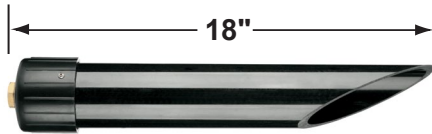

PRODUCT # : CL-528B-GM

•Directional Lights

•Cast Brass

Mounting Pedestals

- CX-601-BK 1" PVC Mounting Pedestal, 1/2" NPT, **Black**
- CX-601-VG 1" PVC Mounting Pedestal, 1/2" NPT, **Verde Green**
- CX-603-BK 3" PVC Mounting Pedestal, 1/2" NPT Female Brass Hub on top, **Black**
- CX-603-VG 3" PVC Mounting Pedestal, 1/2" NPT Female Brass Hub on top, **Verde Green**

CX-603-BK