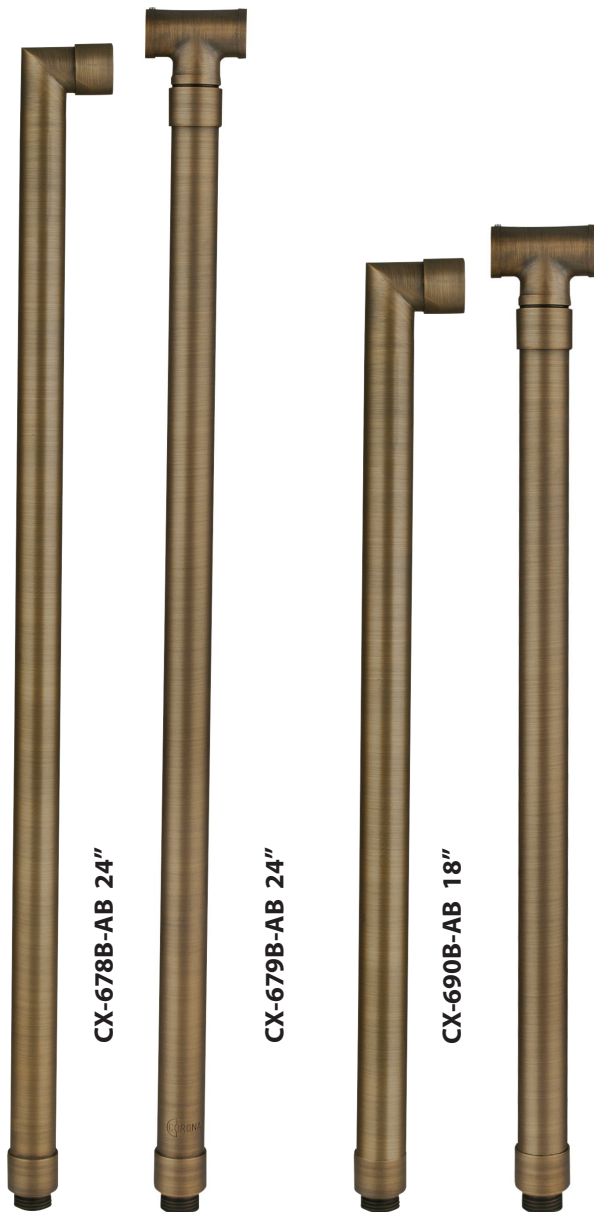

ACCESSORIES SHEET

PRODUCT # : CL-528B-AB

•Directional Lights

•Cast Brass

Mounting Posts For Sign Light & Path Light Applications

- CX-678B-AB 24" Brass Single Head Post, **Antique Bronze**
- CX-679B-AB 24" Brass Double Head Post, **Antique Bronze**
- CX-690B-AB 18" Brass Single Head Post, **Antique Bronze**
- CX-693B-AB 18" Brass Double Head Post, **Antique Bronze**

•CX-718B-AB (Mounting Canopies pg 2) is required for sign light installation.