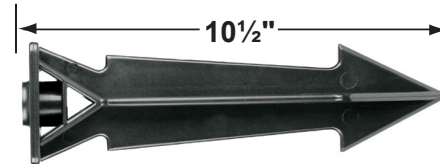

Ground Spikes

- CX-642-BK 8.5" ABS Spike, 1/2" NPT, **Black**
- CX-642-BZ 8.5" ABS Spike, 1/2" NPT, **Bronze**
- CX-643-BZ 8.5" ABS Spike, 1/2" NPT, **Bronze**

CX-647-BK

- CX-646-BK 8" ABS Spike, 1/2" NPT, **Black**
- CX-646-BR 8" ABS Spike, 1/2" NPT, **Natural Brass**
- CX-646-SS 8" ABS Spike, 1/2" NPT, **Stainless Steel**
- CX-647-BK 10.5" Heavy Duty ABS Spike, 1/2" NPT, **Black**

Mounting Risers

- CX-682B-AB 6" Brass Riser, 1/2" NPT Male/Female, **Antique Bronze**
- CX-683B-AB 12" Brass Riser, 1/2" NPT Male/Female, **Antique Bronze**
- CX-684B-AB 18" Brass Riser, 1/2" NPT Male/Female, **Antique Bronze**
- CX-685B-AB 24" Brass Riser, 1/2" NPT Male/Female, **Antique Bronze**