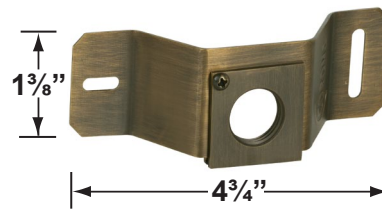

Mounting Risers

- CX-682B-AB 6" Brass Riser, 1/2" NPT Male/Female, **Antique Bronze**
- CX-683B-AB 12" Brass Riser, 1/2" NPT Male/Female, **Antique Bronze**
- CX-684B-AB 18" Brass Riser, 1/2" NPT Male/Female, **Antique Bronze**
- CX-685B-AB 24" Brass Riser, 1/2" NPT Male/Female, **Antique Bronze**

CX-682B-AB 6"

CX-683B-AB 12"

CX-684B-AB 18"

CX-685B-AB 24"

CX-719B-AB

CX-718B-AB

ACCESSORIES SHEET

PRODUCT # : CL-528B-AB