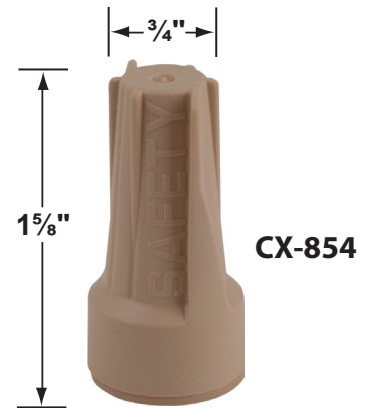

SPECIFICATION SHEET

PRODUCT # : CL-528B-AB

• Directional Lights

• Cast Brass

Fixture Specifications:

Housing & Shroud: Corrosion Resistant Cast Brass.

Finish: **AB- Antique Bronze.** Natural toning process. AB finish will vary due to artistic process. Also available in **GM- Gun Metal Finish**

CX-682B-AB 6"

CX-683B-AB 12"

CX-684B-AB 18"

CX-685B-AB 24"

CX-719B-AB

CX-718B-AB

ACCESSORIES SHEET

PRODUCT # : CL-528B-AB

•Directional Lights

•Cast Brass

Mounting Posts For Sign Light & Path Light Applications

- CX-678B-AB 24" Brass Single Head Post, **Antique Bronze**
- CX-679B-AB 24" Brass Double Head Post, **Antique Bronze**
- CX-690B-AB 18" Brass Single Head Post, **Antique Bronze**
- CX-693B-AB 18" Brass Double Head Post, **Antique Bronze**

•CX-718B-AB (Mounting Canopies pg 2) is required for sign light installation.

Cable Connectors

- CX-854 Direct Burial Silicone Filled Wire Nut, **Tan**
- CX-858 Speedy Cable Connector, Supply Cable up to 10-2, **Black**
- CX-839 Universal cable connector, Supply cable up to 8-2, one/Pack **Black**