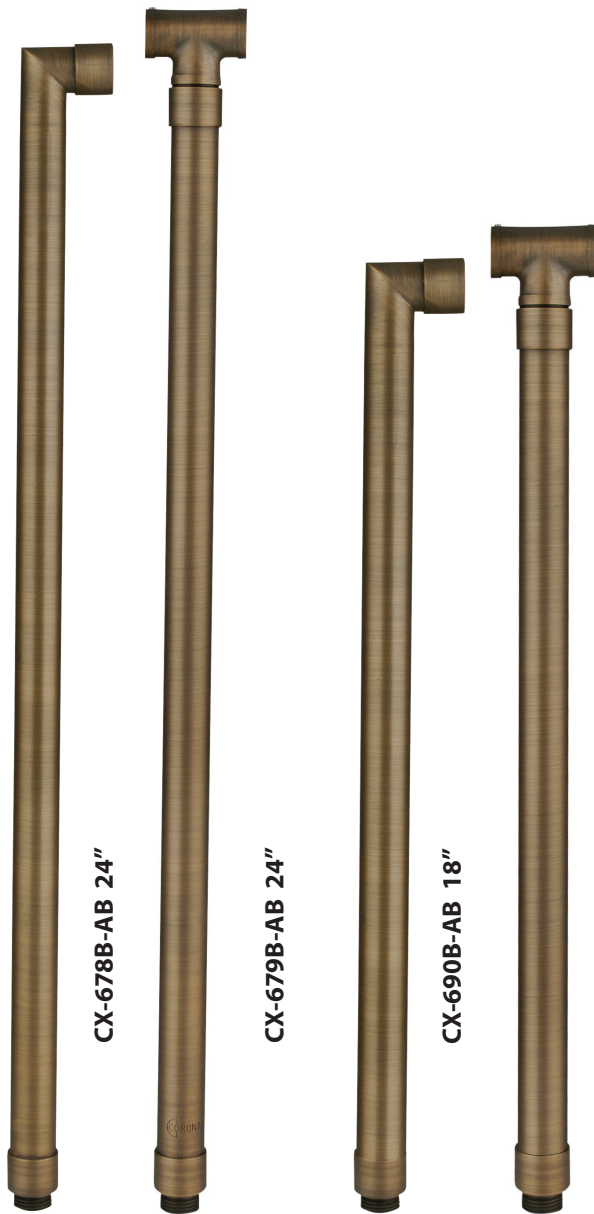

ACCESSORIES SHEET

PRODUCT # : CL-526B-AB

•Directional Lights

•Cast Brass

Mounting Posts For Sign Light & Path Light Applications

- CX-678B-AB 24" Brass Single Head Post, **Antique Bronze**
- CX-679B-AB 24" Brass Double Head Post, **Antique Bronze**
- CX-690B-AB 18" Brass Single Head Post, **Antique Bronze**
- CX-693B-AB 18" Brass Double Head Post, **Antique Bronze**

•CX-718B-AB (Mounting Canopies pg 2) is required for sign light installation.