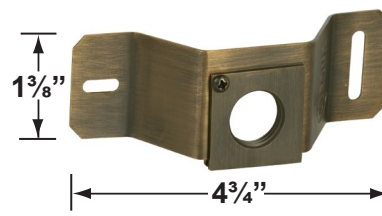

CX-719B-AB