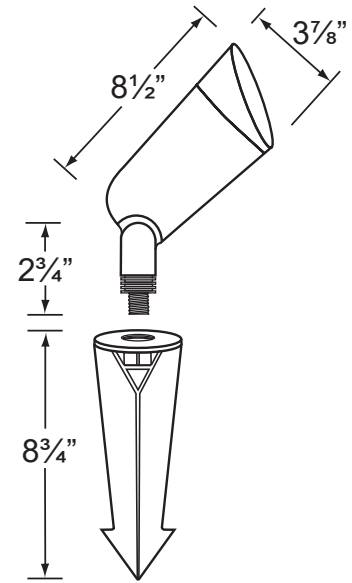

AVAILABLE LED LAMPS (Corona LED lamps have a five (5) year limited warranty against manufacturer's defects)

LAMP NUMBER	WATTS	BEAM		COLOR & TEMP.	RATED HOURS	HALOGEN EQUIVALENT
		SPREAD	LUMEN			
L-ED16-3W-SP	3.5	15° Spot	270	2700K	50,000	25 Watt
L-ED16-3W-FL	3.5	45° Flood	270	2700K	50,000	25 Watt
L-ED16-3W-WF	3.5	60° Wide Flood	270	2700K	50,000	25 Watt
L-ED16-5W-SP	5	15° Spot	350	2700K	50,000	40 Watt
L-ED16-5W-FL	5	45° Flood	350	2700K	50,000	40 Watt
L-ED16-5W-WF	5	60° Wide Flood	350	2700K	50,000	40 Watt
L-ED16-COB5W-SP	5	15° Spot	450	2700K	50,000	50 Watt
L-ED16-COB5W-FL	5	38° Flood	450	2700K	50,000	50 Watt
L-ED16-COB5W-WF	5	60° Wide Flood	450	2700K	50,000	50 Watt
L-ED16-COB5W-SP3K	5	15° Spot	470	3000K	50,000	50 Watt
L-ED16-COB5W-FL3K	5	38° Flood	470	3000K	50,000	50 Watt
L-ED16-COB5W-WF3K	5	60° Wide Flood	470	3000K	50,000	50 Watt

Single color MR-16 LED available in AMBER, BLUE, GREEN, PURPLE, RED and VIOLET

JOB INFORMATION

TYPE: _____ DATE: _____
JOB NAME & ADDRESS: _____
PRODUCT #: _____
TOTAL QUANTITY: _____
LAMP TYPE & WATTAGE: _____
TRANSFORMER: _____
CONTRACTOR: _____
SPECIFIER: _____

• When ordering LED lamp with a fixture your part number should follow the format below:

• CL - product # - lamp - wattage - lamp angle
CL - 526B-AB - L-ED16 - 5W - FL Example: CL-526B-AB-L-ED16-5W-FL

• Corona Lighting reserves the right to make any change and/or improvement to the design and construction of this fixture without further notification.