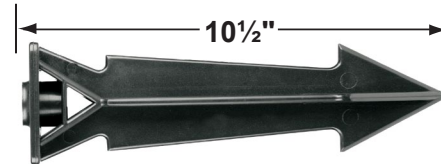

Ground Spikes

- CX-642-BK 8.5" ABS Spike, 1/2" NPT, **Black**
- CX-642-BZ 8.5" ABS Spike, 1/2" NPT, **Bronze**
- CX-643-BZ 8.5" ABS Spike, 1/2" NPT, **Bronze**

CX-647-BK

- CX-646-BK 8" ABS Spike, 1/2" NPT, **Black**
- CX-646-BR 8" ABS Spike, 1/2" NPT, **Natural Brass**
- CX-646-SS 8" ABS Spike, 1/2" NPT, **Stainless Steel**
- CX-647-BK 10.5" Heavy Duty ABS Spike, 1/2" NPT, **Black**

Mounting Risers

- CX-682B-AB 6" Brass Riser, 1/2" NPT Male/Female, **Antique Bronze**
- CX-683B-AB 12" Brass Riser, 1/2" NPT Male/Female, **Antique Bronze**
- CX-684B-AB 18" Brass Riser, 1/2" NPT Male/Female, **Antique Bronze**
- CX-685B-AB 24" Brass Riser, 1/2" NPT Male/Female, **Antique Bronze**

Mounting Canopies

- CX-705B-AB Brass Flat Canopy, 1/2" NPT, **Antique Bronze**
- CX-709B-AB Brass Raised Canopy, 1/2" NPT, **Antique Bronze**
- CX-718B-AB 5" Brass Canopy, 3-Hole 1/2" NPT, **Antique Bronze**
- CX-719B-AB Brass Tree Mounting Bracket, 1/2" NPT, **Antique Bronze**
- CX-720-BR Brass Tree mount Canopy with 9" Rubber Strap stretches to 14, **Natural Brass**
- CX-721-BR Brass Tree mount Canopy with 15" Rubber Strap stretches to 22", **Natural Brass**
- CX-722-BR Brass Tree mount Canopy with 22" Rubber Strap stretches to 33", **Natural Brass**
- CX-723-BR Brass Tree mount Canopy with 31" Rubber Strap stretches to 45", **Natural Brass**
- CX-724-BR Brass Tree mount Canopy with 41" Rubber Strap stretches to 61", **Natural Brass**