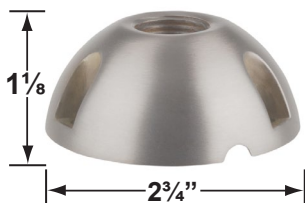

CX-709B-SI