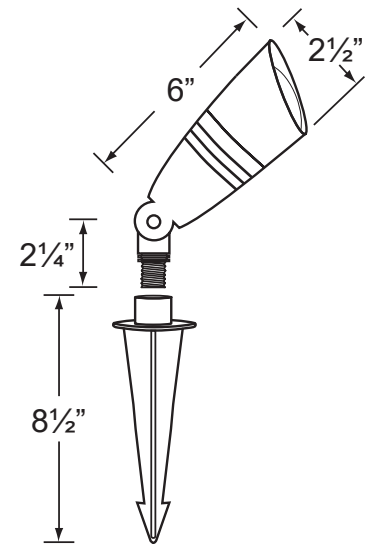

AVAILABLE LED LAMPS (Corona LED lamps have a five (5) year limited warranty against manufacturer's defects)

LAMP NUMBER	WATTS	BEAM		COLOR & TEMP.	RATED HOURS	HALOGEN EQUIVALENT
		SPREAD	LUMEN			
L-ED16-3W-SP	3.5	15° Spot	270	2700K	50,000	25 Watt
L-ED16-3W-FL	3.5	45° Flood	270	2700K	50,000	25 Watt
L-ED16-3W-WF	3.5	60° Wide Flood	270	2700K	50,000	25 Watt
L-ED16-5W-SP	5	15° Spot	350	2700K	50,000	40 Watt
L-ED16-5W-FL	5	45° Flood	350	2700K	50,000	40 Watt
L-ED16-5W-WF	5	60° Wide Flood	350	2700K	50,000	40 Watt
L-ED16-COB5W-SP	5	15° Spot	450	2700K	50,000	50 Watt
L-ED16-COB5W-FL	5	38° Flood	450	2700K	50,000	50 Watt
L-ED16-COB5W-WF	5	60° Wide Flood	450	2700K	50,000	50 Watt
L-ED16-COB5W-SP3K	5	15° Spot	470	3000K	50,000	50 Watt
L-ED16-COB5W-FL3K	5	38° Flood	470	3000K	50,000	50 Watt
L-ED16-COB5W-WF3K	5	60° Wide Flood	470	3000K	50,000	50 Watt

Single color MR-16 LED available in AMBER, BLUE, GREEN, PURPLE, RED and VIOLET

JOB INFORMATION

TYPE:

DATE:

JOB NAME & ADDRESS:

PRODUCT #:

TOTAL QUANTITY:

LAMP TYPE & WATTAGE:

TRANSFORMER:

CONTRACTOR:

SPECIFIER:

• When ordering LED lamp with a fixture your part number should follow the format below:

• CL - product # - lamp - wattage - lamp angle

CL - 525B-SI - L-ED16 - 5W - FL

Example: CL-525B-SI-L-ED16-5W-FL

• Corona Lighting reserves the right to make any change and/or improvement to the design and construction of this fixture without further notification.