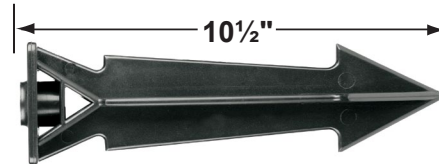

Ground Spikes

- CX-642-BK 8.5" ABS Spike, 1/2" NPT, **Black**
- CX-642-BZ 8.5" ABS Spike, 1/2" NPT, **Bronze**
- CX-643-BZ 8.5" ABS Spike, 1/2" NPT, **Bronze**

CX-647-BK

- CX-646-BK 8" ABS Spike, 1/2" NPT, **Black**
- CX-646-BR 8" ABS Spike, 1/2" NPT, **Natural Brass**
- CX-646-SS 8" ABS Spike, 1/2" NPT, **Stainless Steel**
- CX-647-BK 10.5" Heavy Duty ABS Spike, 1/2" NPT, **Black**

Mounting Posts For Sign Light & Path Light Applications

- CX-678B-SI 24" Brass Single Head Post, **Silver Plated**
- CX-679B-SI 24" Brass Double Head Post, **Silver Plated**

•CX-718B-SI (Mounting Canopies pg 2) is required for sign light installation.