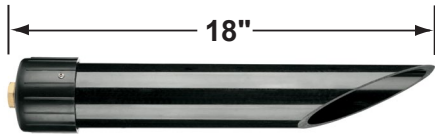

ACCESSORIES SHEET

PRODUCT # : CL-525B-SI

•Directional Lights

•Cast Brass

Mounting Pedestals

- CX-601-BK 1" PVC Mounting Pedestal, 1/2" NPT, **Black**
- CX-601-VG 1" PVC Mounting Pedestal, 1/2" NPT, **Verde Green**
- CX-603-BK 3" PVC Mounting Pedestal, 1/2" NPT Female Brass Hub on top, **Black**
- CX-603-VG 3" PVC Mounting Pedestal, 1/2" NPT Female Brass Hub on top, **Verde Green**

CX-603-BK

- CX-604-BK 1" PVC Adjustable Mounting Pedestal, 1/2" NPT, **Black**
- CX-621-BK 1" PVC Cap, 1/2" NPT, **Black**
- CX-621-VG 1" PVC Cap, 1/2" NPT, **Verde Green**
- CX-622-BK 2" PVC Cap, 1/2" NPT, **Black**
- CX-622-VG 2" PVC Cap, 1/2" NPT, **Verde Green**
- CX-624-BK 3" PVC Cap, 1/2" NPT Female Brass Hub, **Black**
- CX-624-VG 3" PVC Cap, 1/2" NPT Female Brass Hub, **Verde Green**

Mounting Canopies

- CX-705B-SI Brass Flat Canopy, 1/2" NPT, **Silver Plated**
- CX-709B-SI Brass Raised Canopy, 1/2" NPT, **Silver Plated**
- CX-718B-SI 5" Brass Canopy, 3-Hole 1/2" NPT, **Silver Plated**
- CX-719B-SI Brass Tree Mounting Bracket, 1/2" NPT, **Silver Plated**
- CX-720-BR Brass Tree mount Canopy with 9" Rubber Strap stretches to 14, **Natural Brass**
- CX-721-BR Brass Tree mount Canopy with 15" Rubber Strap stretches to 22", **Natural Brass**
- CX-722-BR Brass Tree mount Canopy with 22" Rubber Strap stretches to 33", **Natural Brass**
- CX-723-BR Brass Tree mount Canopy with 31" Rubber Strap stretches to 45", **Natural Brass**
- CX-724-BR Brass Tree mount Canopy with 41" Rubber Strap stretches to 61", **Natural Brass**