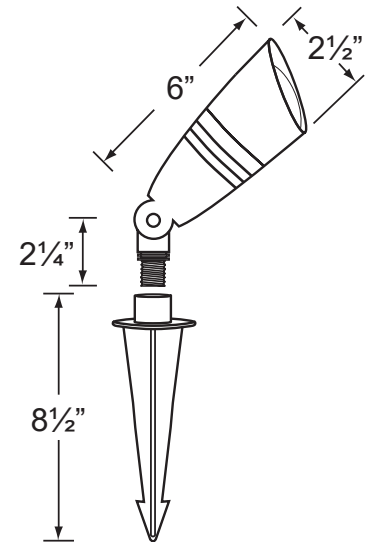

AVAILABLE LED LAMPS (Corona LED lamps have a five (5) year limited warranty against manufacturer's defects)

LAMP NUMBER	WATTS	BEAM		COLOR & TEMP.	RATED HOURS	HALOGEN EQUIVALENT
		SPREAD	LUMEN			
L-ED16-3W-SP	3.5	15° Spot	270	2700K	50,000	25 Watt
L-ED16-3W-FL	3.5	45° Flood	270	2700K	50,000	25 Watt
L-ED16-3W-WF	3.5	60° Wide Flood	270	2700K	50,000	25 Watt
L-ED16-5W-SP	5	15° Spot	350	2700K	50,000	40 Watt
L-ED16-5W-FL	5	45° Flood	350	2700K	50,000	40 Watt
L-ED16-5W-WF	5	60° Wide Flood	350	2700K	50,000	40 Watt
L-ED16-COB5W-SP	5	15° Spot	450	2700K	50,000	50 Watt
L-ED16-COB5W-FL	5	38° Flood	450	2700K	50,000	50 Watt
L-ED16-COB5W-WF	5	60° Wide Flood	450	2700K	50,000	50 Watt
L-ED16-COB5W-SP3K	5	15° Spot	470	3000K	50,000	50 Watt
L-ED16-COB5W-FL3K	5	38° Flood	470	3000K	50,000	50 Watt
L-ED16-COB5W-WF3K	5	60° Wide Flood	470	3000K	50,000	50 Watt

Single color MR-16 LED available in AMBER, BLUE, GREEN, PURPLE, RED and VIOLET

JOB INFORMATION

TYPE: _____ DATE: _____

JOB NAME & ADDRESS: _____

PRODUCT #:

TOTAL QUANTITY:

LAMP TYPE & WATTAGE:

TRANSFORMER:

CONTRACTOR:

SPECIFIER:

• When ordering LED lamp with a fixture your part number should follow the format below:

• **CL** - **product #** - **lamp** - **wattage** - **lamp angle** Example: CL-525B-GM-L-ED16-5W-FL
CL - 525B-GM - L-ED16 - 5W - FL

• Corona Lighting reserves the right to make any change and/or improvement to the design and construction of this fixture without further notification.