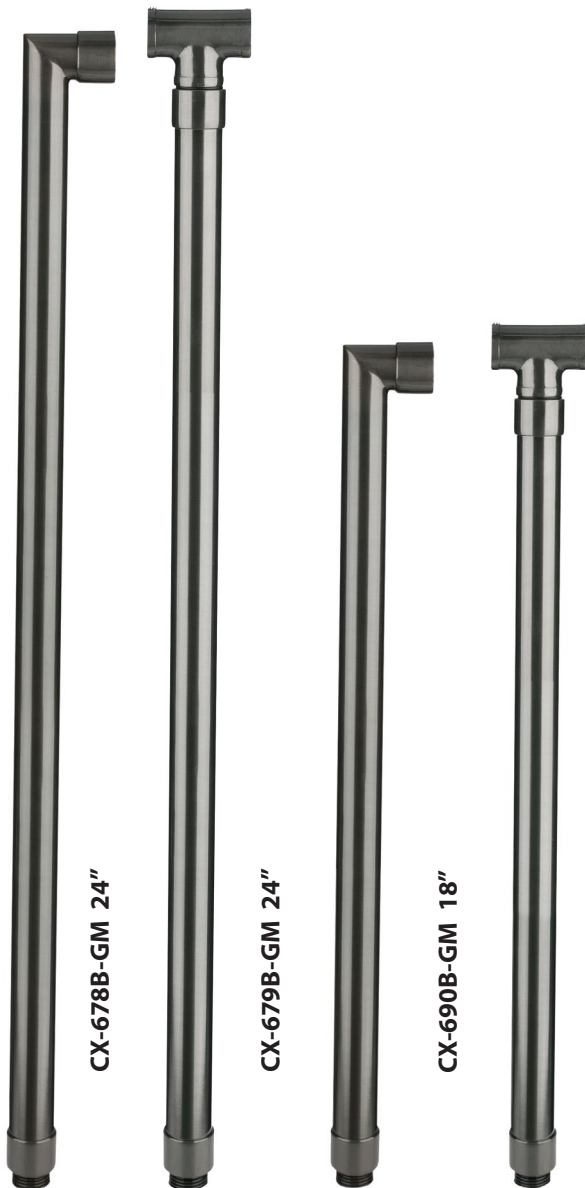

PRODUCT # : CL-525B-GM

• Directional Lights

• Cast Brass

Fixture Specifications:

Housing & Shroud: Corrosion Resistant Cast Brass.

Finish: **GM- Gun Metal.** Natural toning process.
GM finish will vary due to artistic process.
AB & SI finishes also available.

LAMP NUMBER	WATTS	BEAM		COLOR & TEMP.	RATED HOURS	HALOGEN EQUIVALENT
		SPREAD	LUMEN			
L-ED16-3W-SP	3.5	15° Spot	270	2700K	50,000	25 Watt
L-ED16-3W-FL	3.5	45° Flood	270	2700K	50,000	25 Watt
L-ED16-3W-WF	3.5	60° Wide Flood	270	2700K	50,000	25 Watt
L-ED16-5W-SP	5	15° Spot	350	2700K	50,000	40 Watt
L-ED16-5W-FL	5	45° Flood	350	2700K	50,000	40 Watt
L-ED16-5W-WF	5	60° Wide Flood	350	2700K	50,000	40 Watt
L-ED16-COB5W-SP	5	15° Spot	450	2700K	50,000	50 Watt
L-ED16-COB5W-FL	5	38° Flood	450	2700K	50,000	50 Watt
L-ED16-COB5W-WF	5	60° Wide Flood	450	2700K	50,000	50 Watt
L-ED16-COB5W-SP3K	5	15° Spot	470	3000K	50,000	50 Watt
L-ED16-COB5W-FL3K	5	38° Flood	470	3000K	50,000	50 Watt
L-ED16-COB5W-WF3K	5	60° Wide Flood	470	3000K	50,000	50 Watt

CX-722-BR

ACCESSORIES SHEET

PRODUCT # : CL-525B-GM

• Directional Lights

• Cast Brass

Mounting Posts For Sign Light & Path Light Applications

- CX-678B-GM 24" Brass Single Head Post, **Gun Metal**
- CX-679B-GM 24" Brass Double Head Post, **Gun Metal**
- CX-690B-GM 18" Brass Single Head Post, **Gun Metal**
- CX-693B-GM 18" Brass Double Head Post, **Gun Metal**

•CX-718B-GM (Mounting Canopies pg 2) is required for sign light installation.

Cable Connectors

- CX-854 Direct Burial Silicone Filled Wire Nut, **Tan**
- CX-858 Speedy Cable Connector, Supply Cable up to 10-2, **Black**
- CX-839 Universal cable connector, Supply cable up to 8-2, one/Pack **Black**