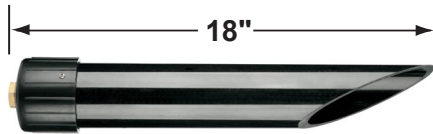

PRODUCT # : CL-525B-GM

• Directional Lights

• Cast Brass

Mounting Pedestals

- CX-601-BK 1" PVC Mounting Pedestal, 1/2" NPT, **Black**
- CX-601-VG 1" PVC Mounting Pedestal, 1/2" NPT, **Verde Green**
- CX-603-BK 3" PVC Mounting Pedestal, 1/2" NPT Female Brass Hub on top, **Black**
- CX-603-VG 3" PVC Mounting Pedestal, 1/2" NPT Female Brass Hub on top, **Verde Green**

CX-603-BK