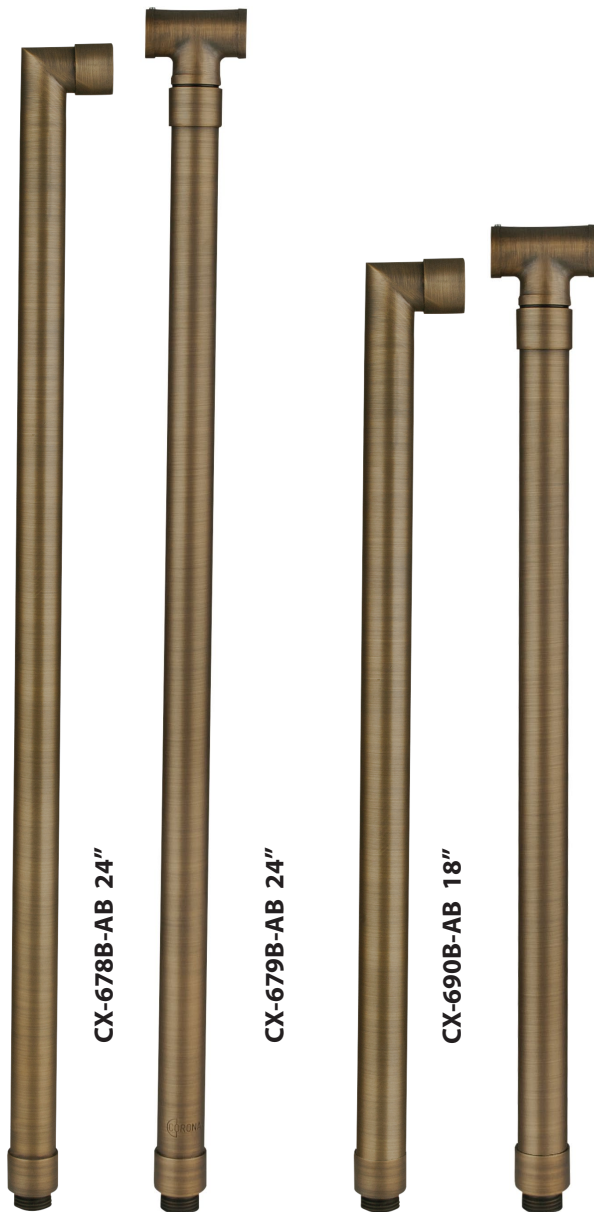

ACCESSORIES SHEET

PRODUCT # : CL-525B-AB

• Directional Lights

• Cast Brass

Mounting Posts For Sign Light & Path Light Applications

- CX-678B-AB 24" Brass Single Head Post, **Antique Bronze**
- CX-679B-AB 24" Brass Double Head Post, **Antique Bronze**
- CX-690B-AB 18" Brass Single Head Post, **Antique Bronze**
- CX-693B-AB 18" Brass Double Head Post, **Antique Bronze**

•CX-718B-AB (Mounting Canopies pg 2) is required for sign light installation.