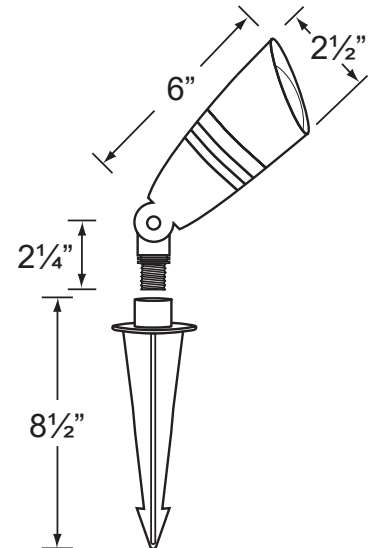

AVAILABLE LED LAMPS (Corona LED lamps have a five (5) year limited warranty against manufacturer's defects)

LAMP NUMBER	WATTS	BEAM		COLOR & TEMP.	RATED HOURS	HALOGEN EQUIVALENT
		SPREAD	LUMEN			
L-ED16-3W-SP	3.5	15° Spot	270	2700K	50,000	25 Watt
L-ED16-3W-FL	3.5	45° Flood	270	2700K	50,000	25 Watt
L-ED16-3W-WF	3.5	60° Wide Flood	270	2700K	50,000	25 Watt
L-ED16-5W-SP	5	15° Spot	350	2700K	50,000	40 Watt
L-ED16-5W-FL	5	45° Flood	350	2700K	50,000	40 Watt
L-ED16-5W-WF	5	60° Wide Flood	350	2700K	50,000	40 Watt
L-ED16-COB5W-SP	5	15° Spot	450	2700K	50,000	50 Watt
L-ED16-COB5W-FL	5	38° Flood	450	2700K	50,000	50 Watt
L-ED16-COB5W-WF	5	60° Wide Flood	450	2700K	50,000	50 Watt
L-ED16-COB5W-SP3K	5	15° Spot	470	3000K	50,000	50 Watt
L-ED16-COB5W-FL3K	5	38° Flood	470	3000K	50,000	50 Watt
L-ED16-COB5W-WF3K	5	60° Wide Flood	470	3000K	50,000	50 Watt

Single color MR-16 LED available in AMBER, BLUE, GREEN, PURPLE, RED and VIOLET

JOB INFORMATION

TYPE: _____ DATE: _____
JOB NAME & ADDRESS: _____
PRODUCT #: _____
TOTAL QUANTITY: _____
LAMP TYPE & WATTAGE: _____
TRANSFORMER: _____
CONTRACTOR: _____
SPECIFIER: _____

• When ordering LED lamp with a fixture your part number should follow the format below:

• **CL** - **product #** - **lamp** - **wattage** - **lamp angle**
CL - 525B-AB - L-ED16 - 5W - FL

Example: CL-525B-AB-L-ED16-5W-FL

• Corona Lighting reserves the right to make any change and/or improvement to the design and construction of this fixture without further notification.