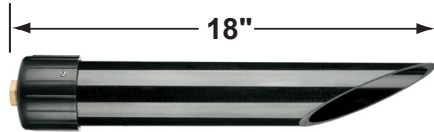

PRODUCT # : CL-518B-AB

•Directional Lights

•Cast Brass

Mounting Pedestals

- CX-601-BK 1" PVC Mounting Pedestal, 1/2" NPT, **Black**
- CX-601-VG 1" PVC Mounting Pedestal, 1/2" NPT, **Verde Green**
- CX-603-BK 3" PVC Mounting Pedestal, 1/2" NPT Female Brass Hub on top, **Black**
- CX-603-VG 3" PVC Mounting Pedestal, 1/2" NPT Female Brass Hub on top, **Verde Green**

CX-603-BK

- CX-604-BK 1" PVC Adjustable Mounting Pedestal, 1/2" NPT, **Black**
- CX-621-BK 1" PVC Cap, 1/2" NPT, **Black**
- CX-621-VG 1" PVC Cap, 1/2" NPT, **Verde Green**
- CX-622-BK 2" PVC Cap, 1/2" NPT, **Black**
- CX-622-VG 2" PVC Cap, 1/2" NPT, **Verde Green**
- CX-624-BK 3" PVC Cap, 1/2" NPT Female Brass Hub, **Black**
- CX-624-VG 3" PVC Cap, 1/2" NPT Female Brass Hub, **Verde Green**

Mounting Canopies

- CX-705B-AB Brass Flat Canopy, 1/2" NPT, **Antique Bronze**
- CX-709B-AB Brass Raised Canopy, 1/2" NPT, **Antique Bronze**
- CX-718B-AB 5" Brass Canopy, 3-Hole 1/2" NPT, **Antique Bronze**
- CX-719B-AB Brass Tree Mounting Bracket, 1/2" NPT, **Antique Bronze**
- CX-720-BR Brass Tree mount Canopy with 9" Rubber Strap stretches to 14, **Natural Brass**
- CX-721-BR Brass Tree mount Canopy with 15" Rubber Strap stretches to 22", **Natural Brass**
- CX-722-BR Brass Tree mount Canopy with 22" Rubber Strap stretches to 33", **Natural Brass**
- CX-723-BR Brass Tree mount Canopy with 31" Rubber Strap stretches to 45", **Natural Brass**
- CX-724-BR Brass Tree mount Canopy with 41" Rubber Strap stretches to 61", **Natural Brass**