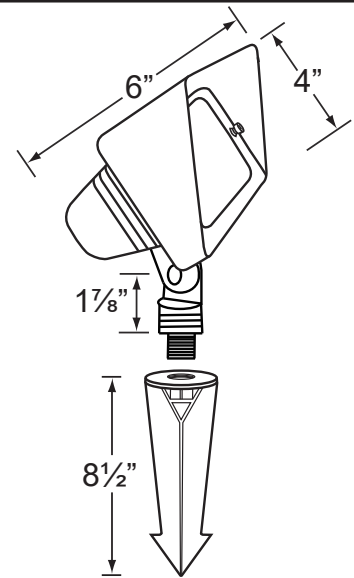

AVAILABLE LED LAMPS (Corona LED lamps have a five (5) year limited warranty against manufacturer's defects)

LAMP NUMBER	WATTS	BEAM		COLOR & TEMP.	RATED HOURS	HALOGEN EQUIVALENT
		SPREAD	LUMEN			
L-ED16-3W-SP	3.5	15° Spot	270	2700K	50,000	25 Watt
L-ED16-3W-FL	3.5	45° Flood	270	2700K	50,000	25 Watt
L-ED16-3W-WF	3.5	60° Wide Flood	270	2700K	50,000	25 Watt
L-ED16-5W-SP	5	15° Spot	350	2700K	50,000	40 Watt
L-ED16-5W-FL	5	45° Flood	350	2700K	50,000	40 Watt
L-ED16-5W-WF	5	60° Wide Flood	350	2700K	50,000	40 Watt
L-ED16-COB5W-SP	5	15° Spot	450	2700K	50,000	50 Watt
L-ED16-COB5W-FL	5	38° Flood	450	2700K	50,000	50 Watt
L-ED16-COB5W-WF	5	60° Wide Flood	450	2700K	50,000	50 Watt
L-ED16-COB5W-SP3K	5	15° Spot	470	3000K	50,000	50 Watt
L-ED16-COB5W-FL3K	5	38° Flood	470	3000K	50,000	50 Watt
L-ED16-COB5W-WF3K	5	60° Wide Flood	470	3000K	50,000	50 Watt

Single color MR-16 LED available in AMBER, BLUE, GREEN, PURPLE, RED and VIOLET

JOB INFORMATION

TYPE: _____ DATE: _____
JOB NAME & ADDRESS: _____
PRODUCT #: _____
TOTAL QUANTITY: _____
LAMP TYPE & WATTAGE: _____
TRANSFORMER: _____
CONTRACTOR: _____
SPECIFIER: _____

• When ordering LED lamp with a fixture your part number should follow the format below:

• CL - product # - lamp - wattage - lamp angle

CL - 518B-AB - L-ED16 - 5W - FL

Example: CL-518B-AB-L-ED16-5W-FL

• Corona Lighting reserves the right to make any change and/or improvement to the design and construction of this fixture without further notification.