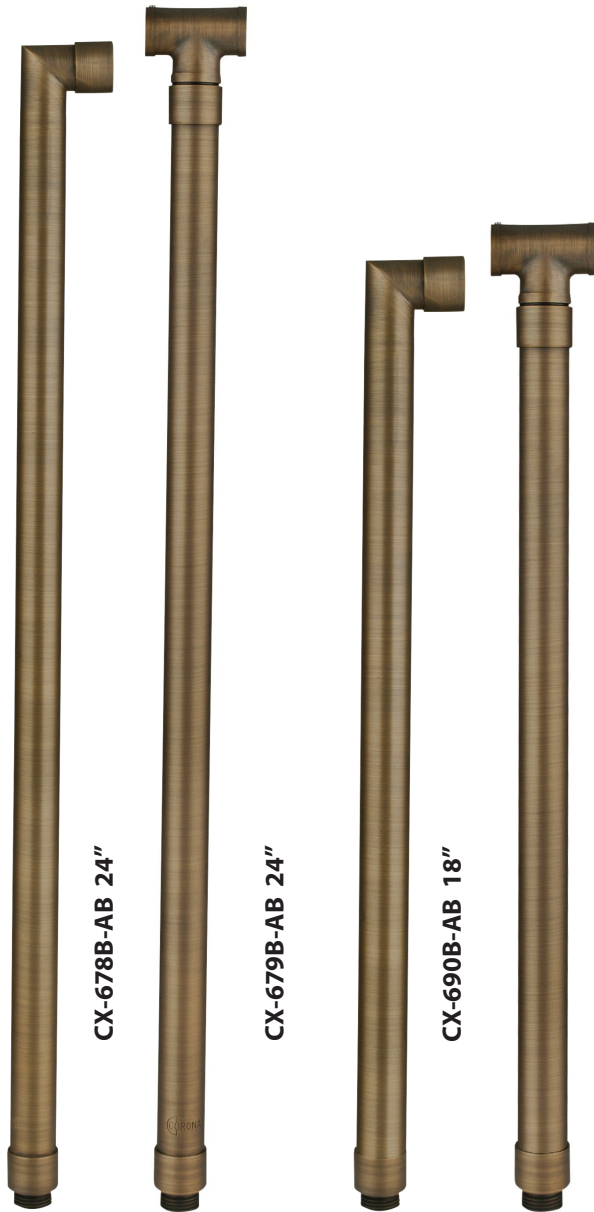

PRODUCT # : CL-518B-AB

•Directional Lights

•Cast Brass

Mounting Posts For Sign Light & Path Light Applications

- CX-678B-AB 24" Brass Single Head Post, **Antique Bronze**
- CX-679B-AB 24" Brass Double Head Post, **Antique Bronze**
- CX-690B-AB 18" Brass Single Head Post, **Antique Bronze**
- CX-693B-AB 18" Brass Double Head Post, **Antique Bronze**

•CX-718B-AB (Mounting Canopies pg 2) is required for sign light installation.