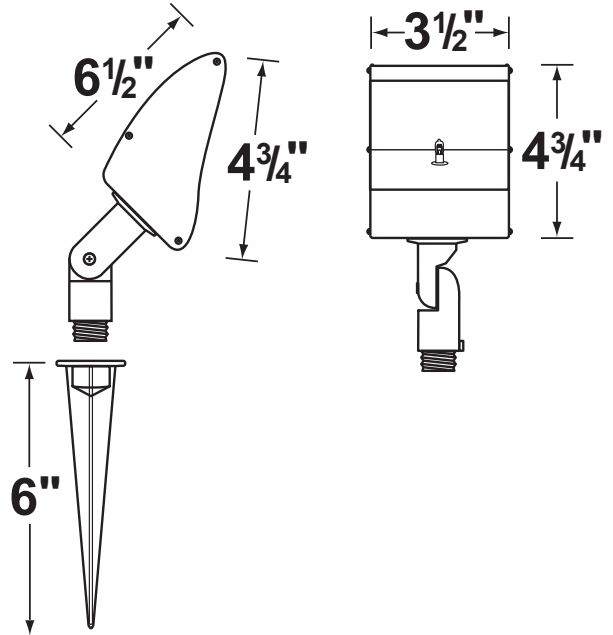

AVAILABLE LED LAMPS (Corona LED lamps have a five (5) year limited warranty against manufacturer's defects)

LAMP NUMBER	WATTS	BEAM		COLOR & TEMP.	RATED HOURS	HALOGEN EQUIVALENT
		SPREAD	LUMEN			
L-EDT3-2W	2	360°	200	2700K	25,000	20 Watt
L-EDT3-2.5W	2.5	180°	240	2700K	25,000	35 Watt
L-EDT3-2W-3K	2	360°	210	3000K	25,000	20 Watt
L-EDT3-2.5W-3K	2.5	180°	250	3000K	25,000	35 Watt
L-EDT3-AM*	2	360°	170	2000K	25,000	20 Watt

* AM- Amber color
For more additional Lamps, and accessories visit Coronalighting.com

JOB INFORMATION

TYPE: _____ DATE: _____

JOB NAME & ADDRESS: _____

PRODUCT #: _____

TOTAL QUANTITY: _____

LAMP TYPE & WATTAGE: _____

TRANSFORMER: _____

CONTRACTOR: _____

SPECIFIER: _____

• When ordering LED lamp with a fixture your part number should follow the format below:

• CL - product # - color - lamp - wattage
CL - 516 - BK - L-EDT3 - 2W-3K

Example: CL-516-BK-L-EDT3-2W-3K

• Corona Lighting reserves the right to make any change and/or improvement to the design and construction of this fixture without further notification.