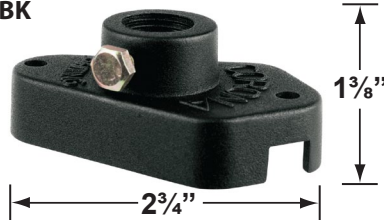

ACCESSORIES SHEET

PRODUCT # : CL-516

•Directional Lights

•Aluminum

Mounting Brackets

CX-700 Aluminum Bracket with 1/2" NPT
Finishes: **BK**- Black, **BZ**- Bronze, **GR**- Green,
GT- Granite, **RT**- Rust, **VG**- Verde Green,
WH- White

CX-704 Aluminum Oval Bracket with 1/2" NPT Female Hub
Finishes: **BK**- Black, **BZ**- Bronze, **GR**- Green,
GT- Granite, **RT**- Rust, **VG**- Verde Green,
WH- White

Cable Connectors

CX-854 Direct Burial Silicone Filled Wire Nut, **Tan**

CX-858 Speedy Cable Connector, Supply Cable up to 10-2, **Black**

CX-839 Universal cable connector, Supply cable up to 8-2,
one/Pack **Black**

CX-704-BK