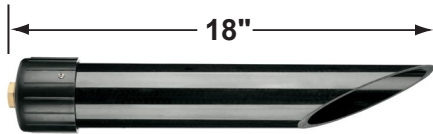

ACCESSORIES SHEET

PRODUCT # : CL-516

•Directional Lights

•Aluminum

Mounting Pedestals

- CX-601-BK 1" PVC Mounting Pedestal, ½" NPT, **Black**
- CX-601-VG 1" PVC Mounting Pedestal, ½" NPT, **Verde Green**
- CX-603-BK 3" PVC Mounting Pedestal, ½" NPT Female Brass Hub on top, **Black**
- CX-603-VG 3" PVC Mounting Pedestal, ½" NPT Female Brass Hub on top, **Verde Green**

CX-603-BK

- CX-604-BK 1" PVC Adjustable Mounting Pedestal, ½" NPT, **Black**
- CX-621-BK 1" PVC Cap, ½" NPT, **Black**
- CX-621-VG 1" PVC Cap, ½" NPT, **Verde Green**
- CX-622-BK 2" PVC Cap, ½" NPT, **Black**
- CX-622-VG 2" PVC Cap, ½" NPT, **Verde Green**
- CX-624-BK 3" PVC Cap, ½" NPT Female Brass Hub, **Black**
- CX-624-VG 3" PVC Cap, ½" NPT Female Brass Hub, **Verde Green**