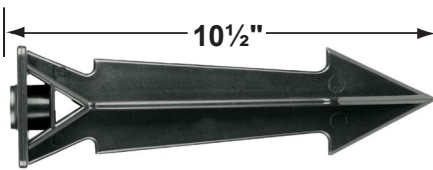

CX-647-BK

Mounting Canopies

- CX-701-BK Aluminum Round Canopy, 1/2" NPT, **Black**
- CX-702-BK Aluminum Rectangular Canopy, 1/2" NPT, **Black**
- CX-703 Aluminum tree mount canopy 1/2" NPT
  Finishes: **BK- Black, BZ- Bronze, GR- Green, GT- Granite, RT- Rust, VG- Verde Green, WH- White**
- CX-720 Aluminum Tree mount Canopy with 9" Rubber Strap stretches to 14"
  Finishes: **BK- Black, BZ- Bronze, GR- Green, GT- Granite, RT- Rust, VG- Verde Green, WH- White**
- CX-721 Aluminum Tree mount Canopy with 15" Rubber Strap stretches to 22"
  Finishes: **BK- Black, BZ- Bronze, GR- Green, GT- Granite, RT- Rust, VG- Verde Green, WH- White**
- CX-722 Aluminum Tree mount Canopy with 22" Rubber Strap stretches to 33"
  Finishes: **BK- Black, BZ- Bronze, GR- Green, GT- Granite, RT- Rust, VG- Verde Green, WH- White**
- CX-723 Aluminum Tree mount Canopy with 31" Rubber Strap stretches to 45"
  Finishes: **BK- Black, BZ- Bronze, GR- Green, GT- Granite, RT- Rust, VG- Verde Green, WH- White**
- CX-724 Aluminum Tree mount Canopy with 41" Rubber Strap stretches to 61"
  Finishes: **BK- Black, BZ- Bronze, GR- Green, GT- Granite, RT- Rust, VG- Verde Green, WH- White**

Mounting Risers

- CX-671 6" Aluminum Riser, 1/2" NPT Male/Female
  Finishes: **BK- Black, BZ- Bronze, GR- Green, GT- Granite, RT- Rust, VG- Verde Green, WH- White**
- CX-672 12" Aluminum Riser, 1/2" NPT Male/Female
  Finishes: **BK- Black, BZ- Bronze, GR- Green, GT- Granite, RT- Rust, VG- Verde Green, WH- White**
- CX-673 18" Aluminum Riser, 1/2" NPT Male/Female
  Finishes: **BK- Black, BZ- Bronze, GR- Green, GT- Granite, RT- Rust, VG- Verde Green, WH- White**