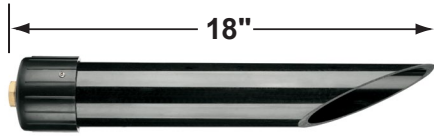

PRODUCT # : CL-514C-RC

•Directional Lights

•Copper

Mounting Pedestals

- CX-601-BK 1" PVC Mounting Pedestal, 1/2" NPT, **Black**
- CX-601-VG 1" PVC Mounting Pedestal, 1/2" NPT, **Verde Green**
- CX-603-BK 3" PVC Mounting Pedestal, 1/2" NPT Female Brass Hub on top, **Black**
- CX-603-VG 3" PVC Mounting Pedestal, 1/2" NPT Female Brass Hub on top, **Verde Green**

CX-603-BK

- CX-604-BK 1" PVC Adjustable Mounting Pedestal, 1/2" NPT, **Black**
- CX-621-BK 1" PVC Cap, 1/2" NPT, **Black**
- CX-621-VG 1" PVC Cap, 1/2" NPT, **Verde Green**
- CX-622-BK 2" PVC Cap, 1/2" NPT, **Black**
- CX-622-VG 2" PVC Cap, 1/2" NPT, **Verde Green**
- CX-624-BK 3" PVC Cap, 1/2" NPT Female Brass Hub, **Black**
- CX-624-VG 3" PVC Cap, 1/2" NPT Female Brass Hub, **Verde Green**

Mounting Canopies

- CX-705B-BR Brass Flat Canopy, 1/2" NPT, **Natural Brass**
- CX-709B-BR Brass Raised Canopy, 1/2" NPT, **Natural Brass**
- CX-719B-BR Brass Tree Mounting Bracket, 1/2" NPT, **Natural Brass**
- CX-720-BR Brass Tree mount Canopy with 9" Rubber Strap stretches to 14, **Natural Brass**
- CX-721-BR Brass Tree mount Canopy with 15" Rubber Strap stretches to 22", **Natural Brass**
- CX-722-BR Brass Tree mount Canopy with 22" Rubber Strap stretches to 33", **Natural Brass**
- CX-723-BR Brass Tree mount Canopy with 31" Rubber Strap stretches to 45", **Natural Brass**
- CX-724-BR Brass Tree mount Canopy with 41" Rubber Strap stretches to 61", **Natural Brass**