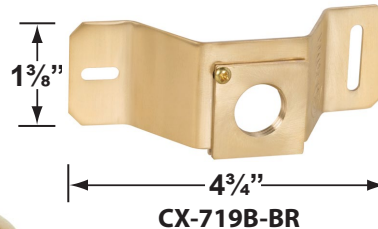

CX-719B-BR