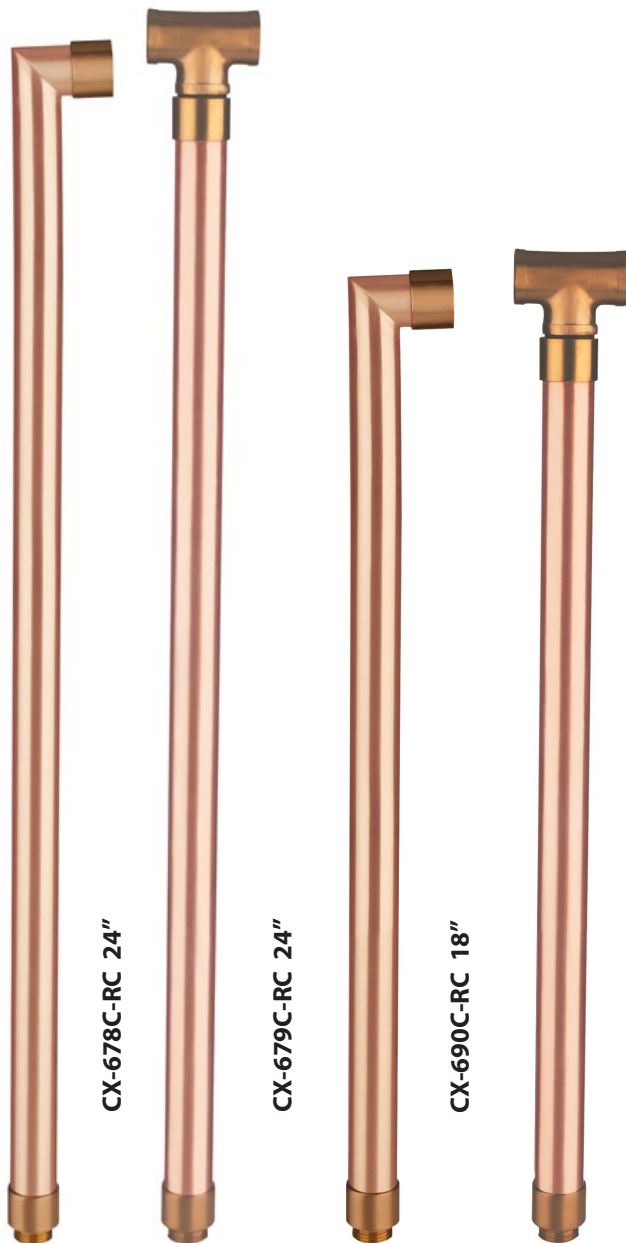

PRODUCT # : CL-514C-RC

• Directional Lights

• Copper

Mounting Posts For Path Light Applications

- CX-678C-RC 24" Copper Single Head Post, **Raw Copper**
- CX-679C-RC 24" Copper Double Head Post, **Raw Copper**
- CX-690C-RC 18" Copper Single Head Post, **Raw Copper**
- CX-693C-RC 18" Copper Double Head Post, **Raw Copper**