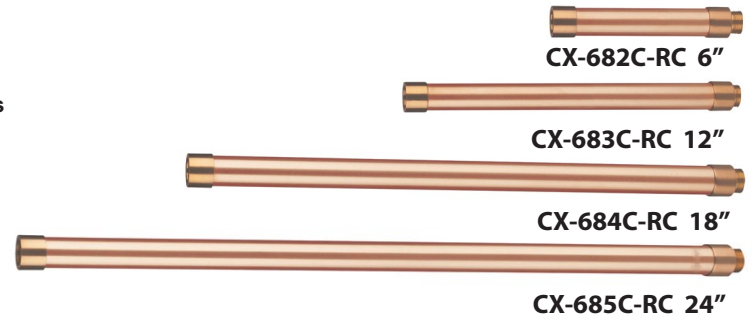

CX-682C-RC 6"

CX-683C-RC 12"

CX-684C-RC 18"