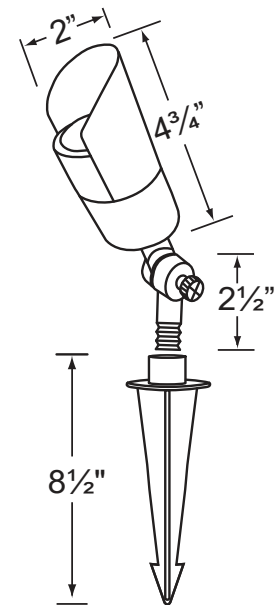

AVAILABLE LED LAMPS (Corona LED lamps have a five (5) year limited warranty against manufacturer's defects)

LAMP NUMBER	WATTS	BEAM		COLOR & TEMP.	RATED HOURS	HALOGEN EQUIVALENT
		SPREAD	LUMEN			
L-ED16-3W-SP	3.5	15° Spot	270	2700K	50,000	25 Watt
L-ED16-3W-FL	3.5	45° Flood	270	2700K	50,000	25 Watt
L-ED16-3W-WF	3.5	60° Wide Flood	270	2700K	50,000	25 Watt
L-ED16-5W-SP	5	15° Spot	350	2700K	50,000	40 Watt
L-ED16-5W-FL	5	45° Flood	350	2700K	50,000	40 Watt
L-ED16-5W-WF	5	60° Wide Flood	350	2700K	50,000	40 Watt
L-ED16-COB5W-SP	5	15° Spot	450	2700K	50,000	50 Watt
L-ED16-COB5W-FL	5	38° Flood	450	2700K	50,000	50 Watt
L-ED16-COB5W-WF	5	60° Wide Flood	450	2700K	50,000	50 Watt
L-ED16-COB5W-SP3K	5	15° Spot	470	3000K	50,000	50 Watt
L-ED16-COB5W-FL3K	5	38° Flood	470	3000K	50,000	50 Watt
L-ED16-COB5W-WF3K	5	60° Wide Flood	470	3000K	50,000	50 Watt

Single color MR-16 LED available in AMBER, BLUE, GREEN, PURPLE, RED and VIOLET

JOB INFORMATION

TYPE: DATE:

JOB NAME & ADDRESS:

PRODUCT #:

TOTAL QUANTITY:

LAMP TYPE & WATTAGE:

TRANSFORMER:

CONTRACTOR:

SPECIFIER:

• When ordering LED lamp with a fixture your part number should follow the format below:

• CL - product # - lamp - wattage - lamp angle

CL - 514C-RC - L-ED16 - 5W - FL

Example: CL-514C-RC-L-ED16-5W-FL

• Corona Lighting reserves the right to make any change and/or improvement to the design and construction of this fixture without further notification.