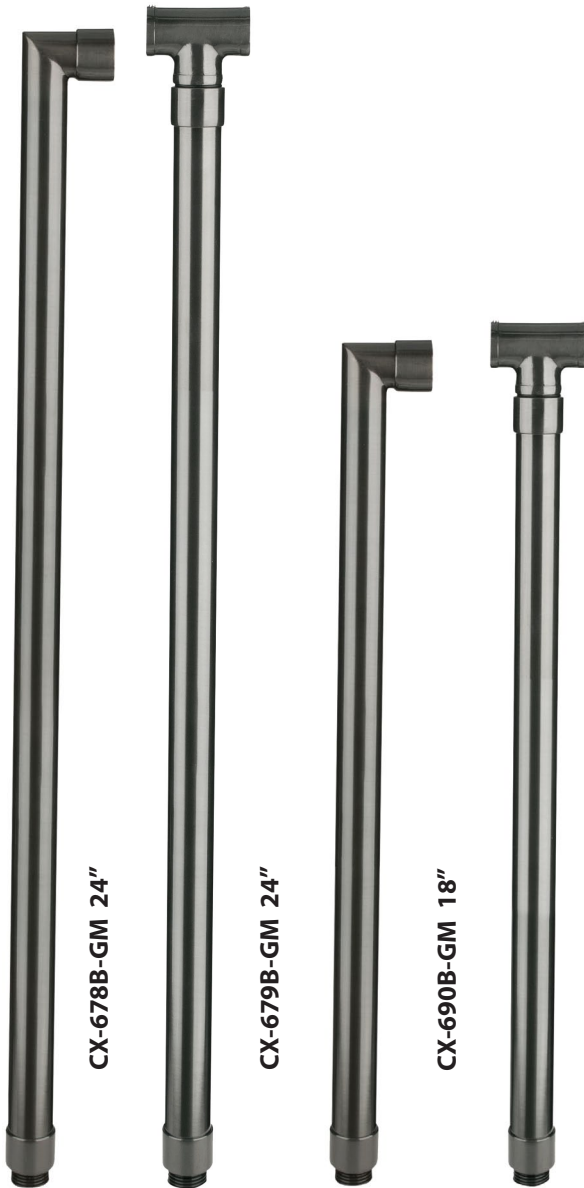

SPECIFICATION SHEET

PRODUCT # : CL-514B-GM

•Directional Lights

•Cast Brass

Fixture Specifications:

Housing & Shroud: Corrosion Resistant Cast Brass.

Finish: **GM- Gun Metal** Natural toning process. GM finish will vary due to artistic process. Also available in **AB**, and **RC**.

LAMP NUMBER	WATTS	BEAM		COLOR & TEMP.	RATED HOURS	HALOGEN EQUIVALENT
		SPREAD	LUMEN			
L-ED16-3W-SP	3.5	15° Spot	270	2700K	50,000	25 Watt
L-ED16-3W-FL	3.5	45° Flood	270	2700K	50,000	25 Watt
L-ED16-3W-WF	3.5	60° Wide Flood	270	2700K	50,000	25 Watt
L-ED16-5W-SP	5	15° Spot	350	2700K	50,000	40 Watt
L-ED16-5W-FL	5	45° Flood	350	2700K	50,000	40 Watt
L-ED16-5W-WF	5	60° Wide Flood	350	2700K	50,000	40 Watt
L-ED16-COB5W-SP	5	15° Spot	450	2700K	50,000	50 Watt
L-ED16-COB5W-FL	5	38° Flood	450	2700K	50,000	50 Watt
L-ED16-COB5W-WF	5	60° Wide Flood	450	2700K	50,000	50 Watt
L-ED16-COB5W-SP3K	5	15° Spot	470	3000K	50,000	50 Watt
L-ED16-COB5W-FL3K	5	38° Flood	470	3000K	50,000	50 Watt
L-ED16-COB5W-WF3K	5	60° Wide Flood	470	3000K	50,000	50 Watt

CX-722-BR

ACCESSORIES SHEET

PRODUCT # : CL-514B-GM

•Directional Lights

•Cast Brass

Mounting Posts For Sign Light & Path Light Applications

- CX-678B-GM 24" Brass Single Head Post, **Gun Metal**
- CX-679B-GM 24" Brass Double Head Post, **Gun Metal**
- CX-690B-GM 18" Brass Single Head Post, **Gun Metal**
- CX-693B-GM 18" Brass Double Head Post, **Gun Metal**

•CX-718B-GM (Mounting Canopies pg 2) is required for sign light installation.

Cable Connectors

- CX-854 Direct Burial Silicone Filled Wire Nut, **Tan**
- CX-858 Speedy Cable Connector, Supply Cable up to 10-2, **Black**
- CX-839 Universal cable connector, Supply cable up to 8-2, one/Pack **Black**