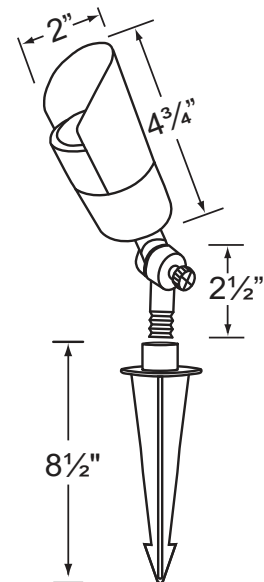

AVAILABLE LED LAMPS (Corona LED lamps have a five (5) year limited warranty against manufacturer's defects)

LAMP NUMBER	WATTS	BEAM		COLOR & TEMP.	RATED HOURS	HALOGEN EQUIVALENT
		SPREAD	LUMEN			
L-ED16-3W-SP	3.5	15° Spot	270	2700K	50,000	25 Watt
L-ED16-3W-FL	3.5	45° Flood	270	2700K	50,000	25 Watt
L-ED16-3W-WF	3.5	60° Wide Flood	270	2700K	50,000	25 Watt
L-ED16-5W-SP	5	15° Spot	350	2700K	50,000	40 Watt
L-ED16-5W-FL	5	45° Flood	350	2700K	50,000	40 Watt
L-ED16-5W-WF	5	60° Wide Flood	350	2700K	50,000	40 Watt
L-ED16-COB5W-SP	5	15° Spot	450	2700K	50,000	50 Watt
L-ED16-COB5W-FL	5	38° Flood	450	2700K	50,000	50 Watt
L-ED16-COB5W-WF	5	60° Wide Flood	450	2700K	50,000	50 Watt
L-ED16-COB5W-SP3K	5	15° Spot	470	3000K	50,000	50 Watt
L-ED16-COB5W-FL3K	5	38° Flood	470	3000K	50,000	50 Watt
L-ED16-COB5W-WF3K	5	60° Wide Flood	470	3000K	50,000	50 Watt

Single color MR-16 LED available in AMBER, BLUE, GREEN, PURPLE, RED and VIOLET

JOB INFORMATION

TYPE: _____ DATE: _____
JOB NAME & ADDRESS: _____
PRODUCT #: _____
TOTAL QUANTITY: _____
LAMP TYPE & WATTAGE: _____
TRANSFORMER: _____
CONTRACTOR: _____
SPECIFIER: _____

• When ordering LED lamp with a fixture your part number should follow the format below:

• **CL** - **product #** - **lamp** - **wattage** - **lamp angle**

CL - 514B-GM - L-ED16 - 5W - FL

Example: CL-514B-GM-L-ED16-5W-FL

• Corona Lighting reserves the right to make any change and/or improvement to the design and construction of this fixture without further notification.