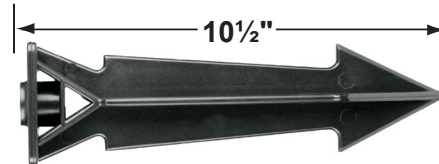

Ground Spikes

- CX-642-BK 8.5" ABS Spike, 1/2" NPT, **Black**
- CX-642-BZ 8.5" ABS Spike, 1/2" NPT, **Bronze**
- CX-643-BZ 8.5" ABS Spike, 1/2" NPT, **Bronze**

CX-647-BK

- CX-646-BK 8" ABS Spike, 1/2" NPT, **Black**
- CX-646-BR 8" ABS Spike, 1/2" NPT, **Natural Brass**
- CX-646-SS 8" ABS Spike, 1/2" NPT, **Stainless Steel**
- CX-647-BK 10.5" Heavy Duty ABS Spike, 1/2" NPT, **Black**

Mounting Risers

- CX-682B-GM 6" Brass Riser, 1/2" NPT Male/Female, **Gun Metal**
- CX-683B-GM 12" Brass Riser, 1/2" NPT Male/Female, **Gun Metal**
- CX-684B-GM 18" Brass Riser, 1/2" NPT Male/Female, **Gun Metal**
- CX-685B-GM 24" Brass Riser, 1/2" NPT Male/Female, **Gun Metal**

Mounting Canopies

- CX-705B-GM Brass Flat Canopy, 1/2" NPT, **Gun Metal**
- CX-709B-GM Brass Raised Canopy, 1/2" NPT, **Gun Metal**
- CX-718B-GM 5" Brass Canopy, 3-Hole 1/2" NPT, **Gun Metal**
- CX-719B-GM Brass Tree Mounting Bracket, 1/2" NPT, **Gun Metal**
- CX-720-BR Brass Tree mount Canopy with 9" Rubber Strap stretches to 14, **Natural Brass**
- CX-721-BR Brass Tree mount Canopy with 15" Rubber Strap stretches to 22", **Natural Brass**
- CX-722-BR Brass Tree mount Canopy with 22" Rubber Strap stretches to 33", **Natural Brass**
- CX-723-BR Brass Tree mount Canopy with 31" Rubber Strap stretches to 45", **Natural Brass**
- CX-724-BR Brass Tree mount Canopy with 41" Rubber Strap stretches to 61", **Natural Brass**