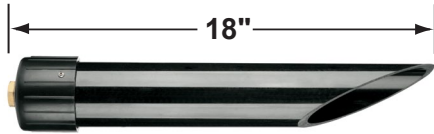

PRODUCT # : CL-514B-GM

•Directional Lights

•Cast Brass

Mounting Pedestals

- CX-601-BK 1" PVC Mounting Pedestal, 1/2" NPT, **Black**
- CX-601-VG 1" PVC Mounting Pedestal, 1/2" NPT, **Verde Green**
- CX-603-BK 3" PVC Mounting Pedestal, 1/2" NPT Female Brass Hub on top, **Black**
- CX-603-VG 3" PVC Mounting Pedestal, 1/2" NPT Female Brass Hub on top, **Verde Green**

CX-603-BK