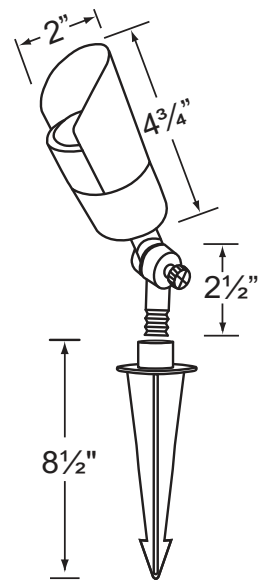

AVAILABLE LED LAMPS (Corona LED lamps have a five (5) year limited warranty against manufacturer's defects)

LAMP NUMBER	WATTS	BEAM		COLOR & TEMP.	RATED HOURS	HALOGEN EQUIVALENT
		SPREAD	LUMEN			
L-ED16-3W-SP	3.5	15° Spot	270	2700K	50,000	25 Watt
L-ED16-3W-FL	3.5	45° Flood	270	2700K	50,000	25 Watt
L-ED16-3W-WF	3.5	60° Wide Flood	270	2700K	50,000	25 Watt
L-ED16-5W-SP	5	15° Spot	350	2700K	50,000	40 Watt
L-ED16-5W-FL	5	45° Flood	350	2700K	50,000	40 Watt
L-ED16-5W-WF	5	60° Wide Flood	350	2700K	50,000	40 Watt
L-ED16-COB5W-SP	5	15° Spot	450	2700K	50,000	50 Watt
L-ED16-COB5W-FL	5	38° Flood	450	2700K	50,000	50 Watt
L-ED16-COB5W-WF	5	60° Wide Flood	450	2700K	50,000	50 Watt
L-ED16-COB5W-SP3K	5	15° Spot	470	3000K	50,000	50 Watt
L-ED16-COB5W-FL3K	5	38° Flood	470	3000K	50,000	50 Watt
L-ED16-COB5W-WF3K	5	60° Wide Flood	470	3000K	50,000	50 Watt

Single color MR-16 LED available in AMBER, BLUE, GREEN, PURPLE, RED and VIOLET

JOB INFORMATION

TYPE: _____ DATE: _____
JOB NAME & ADDRESS: _____
PRODUCT #: _____
TOTAL QUANTITY: _____
LAMP TYPE & WATTAGE: _____
TRANSFORMER: _____
CONTRACTOR: _____
SPECIFIER: _____

• When ordering LED lamp with a fixture your part number should follow the format below:

• **CL** - **product #** - **lamp** - **wattage** - **lamp angle**
CL - 514B-AB - L-ED16 - 5W - FL

Example: CL-514B-AB-L-ED16-5W-FL

• Corona Lighting reserves the right to make any change and/or improvement to the design and construction of this fixture without further notification.