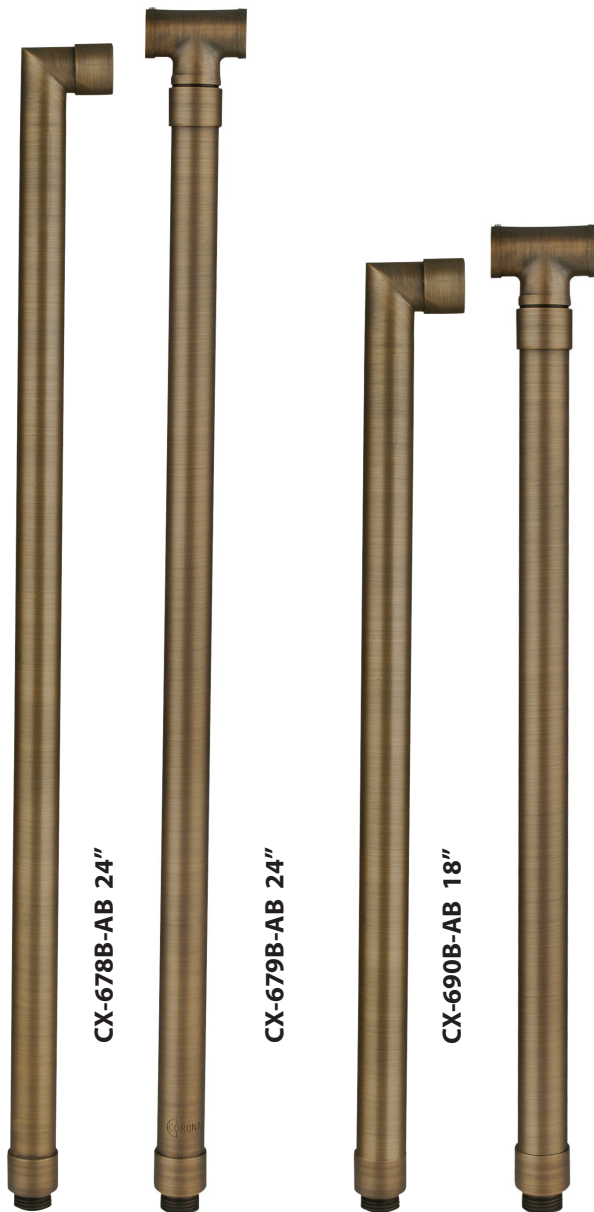

ACCESSORIES SHEET

PRODUCT # : CL-514B-AB

•Directional Light

•Cast Brass

Mounting Posts For Sign Light & Path Light Applications

- CX-678B-AB 24" Brass Single Head Post, **Antique Bronze**
- CX-679B-AB 24" Brass Double Head Post, **Antique Bronze**
- CX-690B-AB 18" Brass Single Head Post, **Antique Bronze**
- CX-693B-AB 18" Brass Double Head Post, **Antique Bronze**

•CX-718B-AB (Mounting Canopies pg 2) is required for sign light installation.