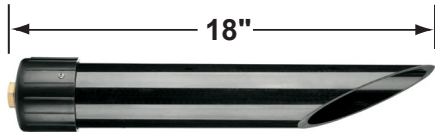

PRODUCT # : CL-514B-AB

•Directional Light

•Cast Brass

Mounting Pedestals

- CX-601-BK 1" PVC Mounting Pedestal, 1/2" NPT, **Black**
- CX-601-VG 1" PVC Mounting Pedestal, 1/2" NPT, **Verde Green**
- CX-603-BK 3" PVC Mounting Pedestal, 1/2" NPT Female Brass Hub on top, **Black**
- CX-603-VG 3" PVC Mounting Pedestal, 1/2" NPT Female Brass Hub on top, **Verde Green**

CX-603-BK

- CX-604-BK 1" PVC Adjustable Mounting Pedestal, 1/2" NPT, **Black**
- CX-621-BK 1" PVC Cap, 1/2" NPT, **Black**
- CX-621-VG 1" PVC Cap, 1/2" NPT, **Verde Green**
- CX-622-BK 2" PVC Cap, 1/2" NPT, **Black**
- CX-622-VG 2" PVC Cap, 1/2" NPT, **Verde Green**
- CX-624-BK 3" PVC Cap, 1/2" NPT Female Brass Hub, **Black**
- CX-624-VG 3" PVC Cap, 1/2" NPT Female Brass Hub, **Verde Green**

Mounting Canopies

- CX-705B-AB Brass Flat Canopy, 1/2" NPT, **Antique Bronze**
- CX-709B-AB Brass Raised Canopy, 1/2" NPT, **Antique Bronze**
- CX-718B-AB 5" Brass Canopy, 3-Hole 1/2" NPT, **Antique Bronze**
- CX-719B-AB Brass Tree Mounting Bracket, 1/2" NPT, **Antique Bronze**
- CX-720-BR Brass Tree mount Canopy with 9" Rubber Strap stretches to 14, **Natural Brass**
- CX-721-BR Brass Tree mount Canopy with 15" Rubber Strap stretches to 22", **Natural Brass**
- CX-722-BR Brass Tree mount Canopy with 22" Rubber Strap stretches to 33", **Natural Brass**
- CX-723-BR Brass Tree mount Canopy with 31" Rubber Strap stretches to 45", **Natural Brass**
- CX-724-BR Brass Tree mount Canopy with 41" Rubber Strap stretches to 61", **Natural Brass**