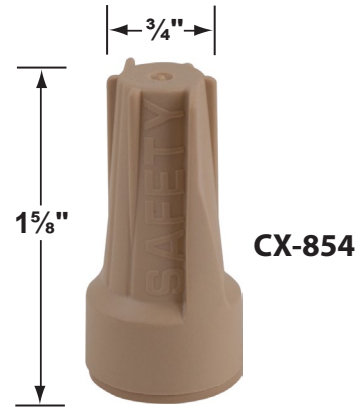

SPECIFICATION SHEET

PRODUCT # : CL-514B-AB

• Directional Light

• Cast Brass

Fixture Specifications:

Housing & Shroud: Corrosion Resistant Cast Brass.

Finish: **AB- Antique Bronze** Natural toning process. AB finish will vary due to artistic process. Also available in **GM**, and **RC**.

Mounting Risers

- CX-682B-AB 6" Brass Riser, 1/2" NPT Male/Female, **Antique Bronze**
- CX-683B-AB 12" Brass Riser, 1/2" NPT Male/Female, **Antique Bronze**
- CX-684B-AB 18" Brass Riser, 1/2" NPT Male/Female, **Antique Bronze**
- CX-685B-AB 24" Brass Riser, 1/2" NPT Male/Female, **Antique Bronze**

PRODUCT # : CL-514B-AB

•Directional Light

•Cast Brass

Mounting Posts For Sign Light & Path Light Applications

- CX-678B-AB 24" Brass Single Head Post, **Antique Bronze**
- CX-679B-AB 24" Brass Double Head Post, **Antique Bronze**
- CX-690B-AB 18" Brass Single Head Post, **Antique Bronze**
- CX-693B-AB 18" Brass Double Head Post, **Antique Bronze**

•CX-718B-AB (Mounting Canopies pg 2) is required for sign light installation.

Cable Connectors

- CX-854 Direct Burial Silicone Filled Wire Nut, **Tan**
- CX-858 Speedy Cable Connector, Supply Cable up to 10-2, **Black**
- CX-839 Universal cable connector, Supply cable up to 8-2, one/Pack **Black**