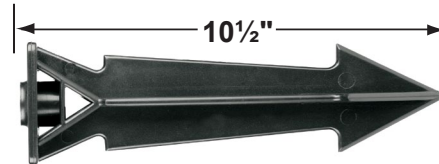

Ground Spikes

- CX-642-BK 8.5" ABS Spike, 1/2" NPT, **Black**
- CX-642-BZ 8.5" ABS Spike, 1/2" NPT, **Bronze**
- CX-643-BZ 8.5" ABS Spike, 1/2" NPT, **Bronze**

CX-647-BK

- CX-646-BK 8" ABS Spike, 1/2" NPT, **Black**
- CX-646-BR 8" ABS Spike, 1/2" NPT, **Natural Brass**
- CX-646-SS 8" ABS Spike, 1/2" NPT, **Stainless Steel**
- CX-647-BK 10.5" Heavy Duty ABS Spike, 1/2" NPT, **Black**

Mounting Risers

- CX-682B-AB 6" Brass Riser, 1/2" NPT Male/Female, **Antique Bronze**
- CX-683B-AB 12" Brass Riser, 1/2" NPT Male/Female, **Antique Bronze**
- CX-684B-AB 18" Brass Riser, 1/2" NPT Male/Female, **Antique Bronze**
- CX-685B-AB 24" Brass Riser, 1/2" NPT Male/Female, **Antique Bronze**