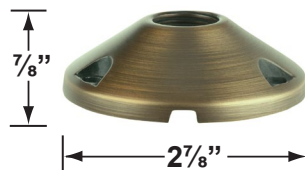

CX-705B-AB