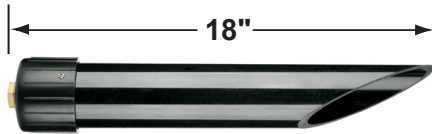

ACCESSORIES SHEET

PRODUCT # : CL-513

• Directional Lights

• Aluminum

Mounting Pedestals

- CX-601-BK 1" PVC Mounting Pedestal, 1/2" NPT, **Black**
- CX-601-VG 1" PVC Mounting Pedestal, 1/2" NPT, **Verde Green**
- CX-603-BK 3" PVC Mounting Pedestal, 1/2" NPT Female Brass Hub on top, **Black**
- CX-603-VG 3" PVC Mounting Pedestal, 1/2" NPT Female Brass Hub on top, **Verde Green**

CX-603-BK

- CX-604-BK 1" PVC Adjustable Mounting Pedestal, 1/2" NPT, **Black**
- CX-621-BK 1" PVC Cap, 1/2" NPT, **Black**
- CX-621-VG 1" PVC Cap, 1/2" NPT, **Verde Green**
- CX-622-BK 2" PVC Cap, 1/2" NPT, **Black**
- CX-622-VG 2" PVC Cap, 1/2" NPT, **Verde Green**
- CX-624-BK 3" PVC Cap, 1/2" NPT Female Brass Hub, **Black**
- CX-624-VG 3" PVC Cap, 1/2" NPT Female Brass Hub, **Verde Green**