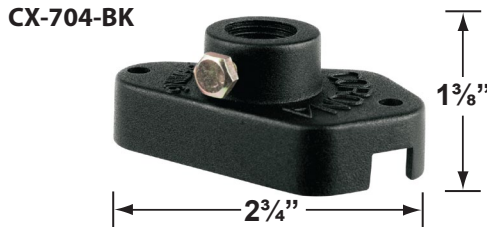

ACCESSORIES SHEET

PRODUCT # : CL-513

• Directional Lights

• Aluminum

Mounting Brackets

CX-700 Aluminum Bracket with 1/2" NPT
Finishes: **BK**- Black, **BZ**- Bronze, **GR**- Green,
GT- Granite, **RT**- Rust, **VG**- Verde Green,
WH- White

CX-704 Aluminum Oval Bracket with 1/2" NPT Female Hub
Finishes: **BK**- Black, **BZ**- Bronze, **GR**- Green,
GT- Granite, **RT**- Rust, **VG**- Verde Green,
WH- White