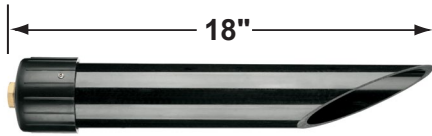

ACCESSORIES SHEET

PRODUCT # : CL-513-BR

•Directional Lights

•Solid Brass

Mounting Pedestals

- CX-601-BK 1" PVC Mounting Pedestal, 1/2" NPT, **Black**
- CX-601-VG 1" PVC Mounting Pedestal, 1/2" NPT, **Verde Green**
- CX-603-BK 3" PVC Mounting Pedestal, 1/2" NPT Female Brass Hub on top, **Black**
- CX-603-VG 3" PVC Mounting Pedestal, 1/2" NPT Female Brass Hub on top, **Verde Green**

CX-603-BK