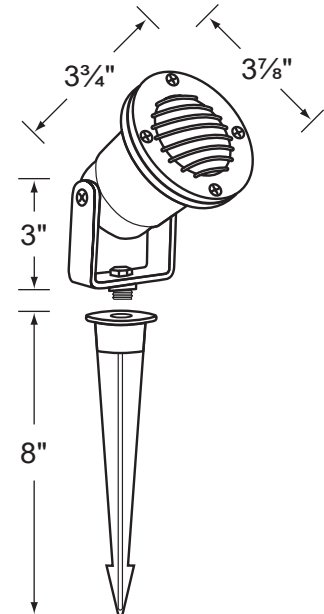

3.5W and 5W

AVAILABLE LED LAMPS (Corona LED lamps have a five (5) year limited warranty against manufacturer's defects)

LAMP NUMBER	WATTS	BEAM		COLOR & TEMP.	RATED HOURS	HALOGEN EQUIVALENT
		SPREAD	LUMEN			
L-ED16-3W-SP	3.5	15° Spot	270	2700K	50,000	25 Watt
L-ED16-3W-FL	3.5	45° Flood	270	2700K	50,000	25 Watt
L-ED16-3W-WF	3.5	60° Wide Flood	270	2700K	50,000	25 Watt
L-ED16-5W-SP	5	15° Spot	350	2700K	50,000	40 Watt
L-ED16-5W-FL	5	45° Flood	350	2700K	50,000	40 Watt
L-ED16-5W-WF	5	60° Wide Flood	350	2700K	50,000	40 Watt
L-ED16-COB5W-SP	5	15° Spot	450	2700K	50,000	50 Watt
L-ED16-COB5W-FL	5	38° Flood	450	2700K	50,000	50 Watt
L-ED16-COB5W-WF	5	60° Wide Flood	450	2700K	50,000	50 Watt
L-ED16-COB5W-SP3K	5	15° Spot	470	3000K	50,000	50 Watt
L-ED16-COB5W-FL3K	5	38° Flood	470	3000K	50,000	50 Watt
L-ED16-COB5W-WF3K	5	60° Wide Flood	470	3000K	50,000	50 Watt

Single color MR-16 LED available in AMBER, BLUE, GREEN, PURPLE, RED and VIOLET

JOB INFORMATION

TYPE: _____ DATE: _____

JOB NAME & ADDRESS: _____

PRODUCT #: _____

TOTAL QUANTITY: _____

LAMP TYPE & WATTAGE: _____

TRANSFORMER: _____

CONTRACTOR: _____

SPECIFIER: _____

• When ordering LED lamp with a fixture your part number should follow the format below:

• CL - product # - lamp - wattage - lamp angle

CL - 513-BR - L-ED16 - 5W - FL

Example: CL-513-BR-L-ED16-5W-FL

• Corona Lighting reserves the right to make any change and/or improvement to the design and construction of this fixture without further notification.