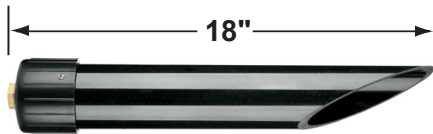

ACCESSORIES SHEET

PRODUCT # : CL-512

•Directional Lights

•Aluminum

Mounting Pedestals

- CX-601-BK 1" PVC Mounting Pedestal, ½" NPT, **Black**
- CX-601-VG 1" PVC Mounting Pedestal, ½" NPT, **Verde Green**
- CX-603-BK 3" PVC Mounting Pedestal, ½" NPT Female Brass Hub on top, **Black**
- CX-603-VG 3" PVC Mounting Pedestal, ½" NPT Female Brass Hub on top, **Verde Green**

CX-603-BK

- CX-604-BK 1" PVC Adjustable Mounting Pedestal, ½" NPT, **Black**
- CX-621-BK 1" PVC Cap, ½" NPT, **Black**
- CX-621-VG 1" PVC Cap, ½" NPT, **Verde Green**
- CX-622-BK 2" PVC Cap, ½" NPT, **Black**
- CX-622-VG 2" PVC Cap, ½" NPT, **Verde Green**
- CX-624-BK 3" PVC Cap, ½" NPT Female Brass Hub, **Black**
- CX-624-VG 3" PVC Cap, ½" NPT Female Brass Hub, **Verde Green**