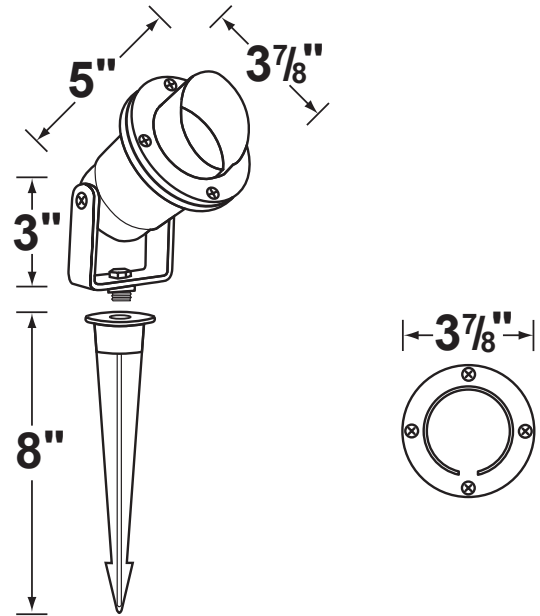

SPECIFICATION SHEET

PRODUCT # : CL-512

• Directional Lights

• Aluminum

Fixture Specifications:

Housing: Die-cast aluminum.
Finish: Polyester UV powder coated, available in **BK**- Black
Lens: Clear, tempered and heat resistant glass with silicone gasket.
Socket: Top grade ceramic bi-pin socket, with retention clip.
Lamp: 12V, MR-16, 50W max.
 Available in LED (3.5W & 5W) or without lamp.
 See the Lamp Guide below for more information.
Wiring: Fixture is prewired with a 3ft 18-2 SPT1-W direct burial cord. Wire connector sold separately. Universal connector (**CX-839**) and silicone filled wire nut (**CX-854**) are available from Corona Lighting.

Gasket: Silicone "O" ring seals face plate to housing providing weather-tight protection.
Knuckle: Cast aluminum adjustable knuckle with a phillips shaped screw. 1/2" NPT threaded male hub on bottom.
Mounting Spike: 8" Black ABS spike with 1/2" NPT threaded female hub.
Electrical Notes: A remote 12V transformer is required. Options are available from Corona Lighting. Voltage range for LED lamps are 9V-17V. Proper grease/lubricant is suggested on threaded parts during installation process.
Warranty: One (1) year warranty on fixture and housing against manufacturer's defects

• When ordering LED lamp with a fixture your part number should follow the format below:

• **CL** - **product #** - **lamp** - **wattage** - **lamp angle**
CL - 512-BK - L-ED16 - 5W - FL

Example: CL-512-BK-L-ED16-5W-FL