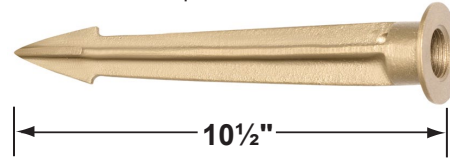

Ground Spikes

- CX-646-BR 8" ABS Spike, ½" NPT, **Natural Brass**

CX-646-BR

Mounting Canopies

- CX-705B-BR Brass Flat Canopy, ½" NPT, **Natural Brass**
- CX-709B-BR Brass Raised Canopy, ½" NPT, **Natural Brass**