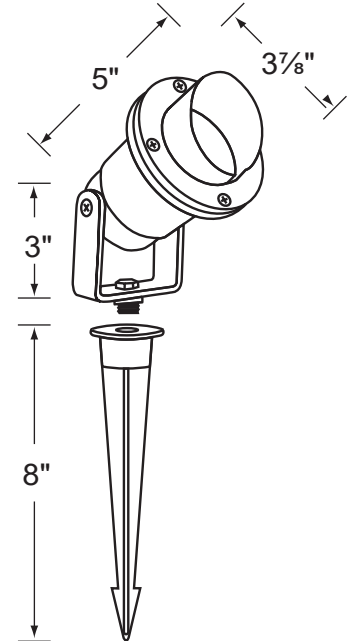

SPECIFICATION SHEET

PRODUCT # : CL-512-BR

• Directional Lights

• Solid Brass

Fixture Specifications:

- Housing:** Solid Brass.
- Finish:** BR- Natural Brass.
- Lens:** Clear, tempered and heat resistant glass with silicone gasket.
- Socket:** Top grade ceramic bi-pin socket, with retention clip.
- Lamp:** 12V, MR-16, 50W max.
Available in LED (3.5W & 5W) or without lamp.
See the Lamp Guide below for more information.
- Wiring:** Fixture is prewired with a 3ft 18-2 SPT2-W direct burial cord. Wire connector sold separately. Universal connector (**CX-839**) and silicone filled wire nut (**CX-854**) are available from Corona Lighting.

- Gasket:** Silicone "O" ring seals face plate to housing providing weather tight protection .
- Yoke:** Brass yoke with ½" NPT bushing for affixing mounting spike .
- Mounting Spike:** 8" Brass mounting spike with ½" NPT threaded female hub.
- Electrical Notes:** A remote 12V transformer is required. Options are available from Corona Lighting. Voltage range for LED lamps are 9V-17V. Proper grease/lubricant is suggested on threaded parts during installation process.
- Warranty:** Limited lifetime warranty on fixture housing against manufacturer's defects.

TRANSFORMER: _____

CONTRACTOR: _____

SPECIFIER: _____

• When ordering LED lamp with a fixture your part number should follow the format below:

• CL - product # - lamp - wattage - lamp angle

CL - 512-BR - L-ED16 - 5W - FL