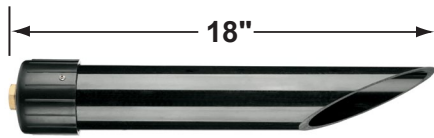

PRODUCT # : CL-512-BR

•Directional Lights

•Solid Brass

Mounting Pedestals

- CX-601-BK 1" PVC Mounting Pedestal, ½" NPT, **Black**
- CX-601-VG 1" PVC Mounting Pedestal, ½" NPT, **Verde Green**
- CX-603-BK 3" PVC Mounting Pedestal, ½" NPT Female Brass Hub on top, **Black**
- CX-603-VG 3" PVC Mounting Pedestal, ½" NPT Female Brass Hub on top, **Verde Green**

CX-603-BK