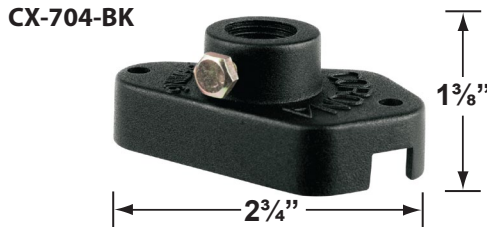

ACCESSORIES SHEET

PRODUCT # : CL-511

• Directional Lights

• Aluminum

Mounting Brackets

CX-700 Aluminum Bracket with 1/2" NPT
Finishes: **BK**- Black, **BZ**- Bronze, **GR**- Green,
GT- Granite, **RT**- Rust, **VG**- Verde Green,
WH- White

CX-704 Aluminum Oval Bracket with 1/2" NPT Female Hub
Finishes: **BK**- Black, **BZ**- Bronze, **GR**- Green,
GT- Granite, **RT**- Rust, **VG**- Verde Green,
WH- White