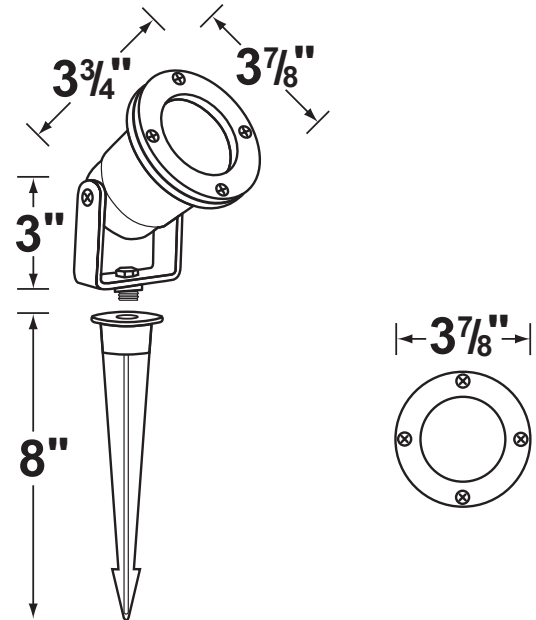

AVAILABLE LED LAMPS (Corona LED lamps have a five (5) year limited warranty against manufacturer's defects)

LAMP NUMBER	WATTS	BEAM		COLOR & TEMP.	RATED HOURS	HALOGEN EQUIVALENT
		SPREAD	LUMEN			
L-ED16-3W-SP	3.5	15° Spot	270	2700K	50,000	25 Watt
L-ED16-3W-FL	3.5	45° Flood	270	2700K	50,000	25 Watt
L-ED16-3W-WF	3.5	60° Wide Flood	270	2700K	50,000	25 Watt
L-ED16-5W-SP	5	15° Spot	350	2700K	50,000	40 Watt
L-ED16-5W-FL	5	45° Flood	350	2700K	50,000	40 Watt
L-ED16-5W-WF	5	60° Wide Flood	350	2700K	50,000	40 Watt
L-ED16-COB5W-SP	5	15° Spot	450	2700K	50,000	50 Watt
L-ED16-COB5W-FL	5	38° Flood	450	2700K	50,000	50 Watt
L-ED16-COB5W-WF	5	60° Wide Flood	450	2700K	50,000	50 Watt
L-ED16-COB5W-SP3K	5	15° Spot	470	3000K	50,000	50 Watt
L-ED16-COB5W-FL3K	5	38° Flood	470	3000K	50,000	50 Watt
L-ED16-COB5W-WF3K	5	60° Wide Flood	470	3000K	50,000	50 Watt

Single color MR-16 LED available in AMBER, BLUE, GREEN, PURPLE, RED and VIOLET

JOB INFORMATION

TYPE: _____ DATE: _____
JOB NAME & ADDRESS: _____
PRODUCT #: _____
TOTAL QUANTITY: _____
LAMP TYPE & WATTAGE: _____
TRANSFORMER: _____
CONTRACTOR: _____
SPECIFIER: _____

• When ordering LED lamp with a fixture your part number should follow the format below:

• **CL** - **product #** - **lamp** - **wattage** - **lamp angle**
CL - 511-BK - L-ED16 - 5W - FL

Example: CL-511-BK-L-ED16-5W-FL

• Corona Lighting reserves the right to make any change and/or improvement to the design and construction of this fixture without further notification.