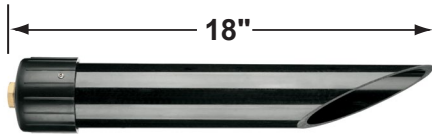

ACCESSORIES SHEET

PRODUCT # : CL-511

•Directional Lights

• Aluminum

Mounting Pedestals

- CX-601-BK 1" PVC Mounting Pedestal, 1/2" NPT, **Black**
- CX-601-VG 1" PVC Mounting Pedestal, 1/2" NPT, **Verde Green**
- CX-603-BK 3" PVC Mounting Pedestal, 1/2" NPT Female Brass Hub on top, **Black**
- CX-603-VG 3" PVC Mounting Pedestal, 1/2" NPT Female Brass Hub on top, **Verde Green**

CX-603-BK

- CX-604-BK 1" PVC Adjustable Mounting Pedestal, 1/2" NPT, **Black**
- CX-621-BK 1" PVC Cap, 1/2" NPT, **Black**
- CX-621-VG 1" PVC Cap, 1/2" NPT, **Verde Green**
- CX-622-BK 2" PVC Cap, 1/2" NPT, **Black**
- CX-622-VG 2" PVC Cap, 1/2" NPT, **Verde Green**
- CX-624-BK 3" PVC Cap, 1/2" NPT Female Brass Hub, **Black**
- CX-624-VG 3" PVC Cap, 1/2" NPT Female Brass Hub, **Verde Green**