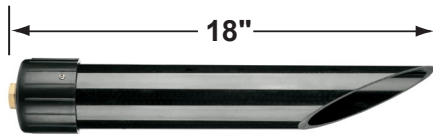

PRODUCT # : CL-511-BR

•Directional Lights

•Solid Brass

Mounting Pedestals

- CX-601-BK 1" PVC Mounting Pedestal, 1/2" NPT, **Black**
- CX-601-VG 1" PVC Mounting Pedestal, 1/2" NPT, **Verde Green**
- CX-603-BK 3" PVC Mounting Pedestal, 1/2" NPT Female Brass Hub on top, **Black**
- CX-603-VG 3" PVC Mounting Pedestal, 1/2" NPT Female Brass Hub on top, **Verde Green**

CX-603-BK