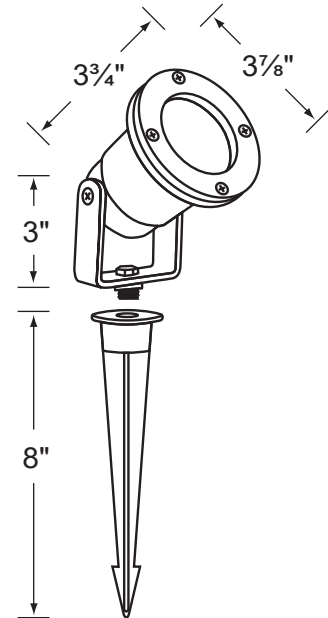

PRODUCT # : CL-511-BR

• Directional Lights

• Solid Brass

Fixture Specifications:

Housing: Solid Brass.
Finish: BR- Natural Brass.
Lens: Clear, tempered and heat resistant glass with silicone gasket..
Socket: Top grade ceramic bi-pin socket, with retention clip.
Lamp: 12V, MR-16, 50W max.
 Available in LED (3.5W & 5W) or without lamp.
 See the Lamp Guide below for more information.
Wiring: Fixture is prewired with a 3ft 18-2 SPT2-W direct burial cord. Wire connector sold separately. Universal connector (CX-839) and silicone filled wire nut (CX-854) are available from Corona Lighting.

Gasket: Silicone "O" ring seals face plate to housing providing weather tight protection.
Yoke: Brass yoke with 1/2" NPT bushing for affixing mounting spike.
Mounting Spike: 8" brass mounting spike with 1/2" NPT threaded female hub.
Electrical Notes: A remote 12V transformer is required. Options are available from Corona Lighting. Voltage range for LED lamps are 9V-17V. Proper grease/lubricant is suggested on threaded parts during installation process.
Warranty: Limited lifetime warranty on fixture housing against manufacturer's defects.

• When ordering LED lamp with a fixture your part number should follow the format below:

• CL - product # - lamp - wattage - lamp angle
 CL - 511-BR - L-ED16 - 5W - FL

Example: CL-511-BR-L-ED16-5W-FL

• Corona Lighting reserves the right to make any change and/or improvement to the design and construction of this fixture without further notification.