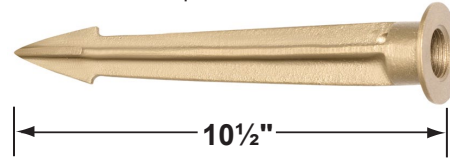

Ground Spikes

- CX-646-BR 8" ABS Spike, 1/2" NPT, **Natural Brass**

CX-646-BR

Mounting Canopies

- CX-705B-BR Brass Flat Canopy, 1/2" NPT, **Natural Brass**
- CX-709B-BR Brass Raised Canopy, 1/2" NPT, **Natural Brass**