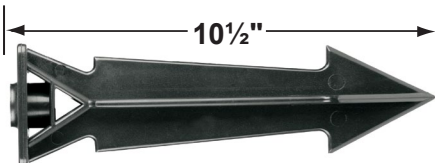

Ground Spikes

- CX-642-BK 8.5" ABS Spike, ½" NPT, **Black**
- CX-642-BZ 8.5" ABS Spike, ½" NPT, **Bronze**
- CX-643-BZ 8.5" ABS Spike, ½" NPT, **Bronze**

CX-647-BK