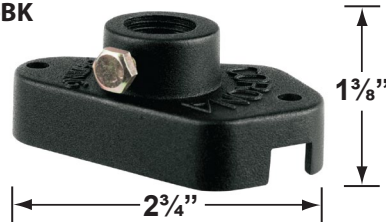

ACCESSORIES SHEET

PRODUCT # : CL-509

•Directional Lights

• Aluminum

Mounting Brackets

CX-700 Aluminum Bracket with 1/2" NPT
Finishes: **BK**- Black, **BZ**- Bronze, **GR**- Green,
GT- Granite, **RT**- Rust, **VG**- Verde Green,
WH- White

CX-704 Aluminum Oval Bracket with 1/2" NPT Female Hub
Finishes: **BK**- Black, **BZ**- Bronze, **GR**- Green,
GT- Granite, **RT**- Rust, **VG**- Verde Green,
WH- White

Cable Connectors

CX-854 Direct Burial Silicone Filled Wire Nut, **Tan**

CX-858 Speedy Cable Connector, Supply Cable up to 10-2, **Black**

CX-839 Universal cable connector, Supply cable up to 8-2,
one/Pack **Black**

CX-704-BK