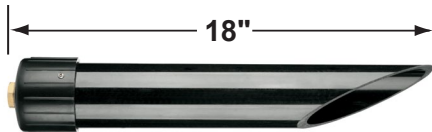

ACCESSORIES SHEET

PRODUCT # : CL-509

•Directional Lights

• Aluminum

Mounting Pedestals

- CX-601-BK 1" PVC Mounting Pedestal, ½" NPT, **Black**
- CX-601-VG 1" PVC Mounting Pedestal, ½" NPT, **Verde Green**
- CX-603-BK 3" PVC Mounting Pedestal, ½" NPT Female Brass Hub on top, **Black**
- CX-603-VG 3" PVC Mounting Pedestal, ½" NPT Female Brass Hub on top, **Verde Green**

CX-603-BK

- CX-604-BK 1" PVC Adjustable Mounting Pedestal, ½" NPT, **Black**
- CX-621-BK 1" PVC Cap, ½" NPT, **Black**
- CX-621-VG 1" PVC Cap, ½" NPT, **Verde Green**
- CX-622-BK 2" PVC Cap, ½" NPT, **Black**
- CX-622-VG 2" PVC Cap, ½" NPT, **Verde Green**
- CX-624-BK 3" PVC Cap, ½" NPT Female Brass Hub, **Black**
- CX-624-VG 3" PVC Cap, ½" NPT Female Brass Hub, **Verde Green**