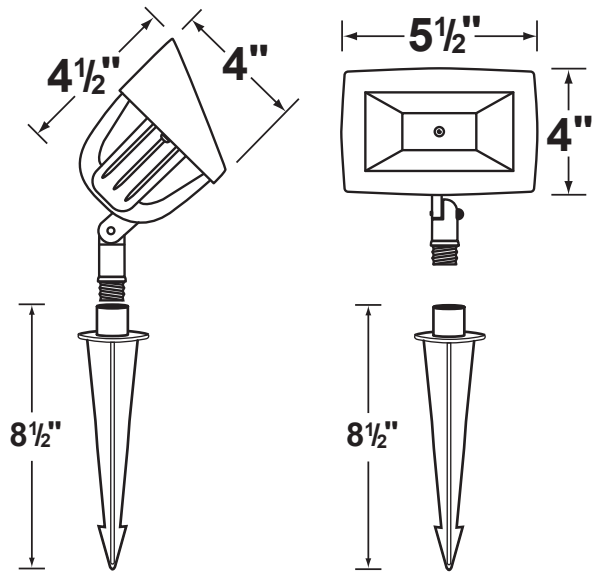

AVAILABLE LED LAMPS (Corona LED lamps have a five (5) year limited warranty against manufacturer's defects)

LAMP NUMBER	WATTS	BEAM		COLOR & TEMP.	RATED HOURS	HALOGEN EQUIVALENT
		SPREAD	LUMEN			
L-EDT3-2W	2	360°	200	2700K	25,000	20 Watt
L-EDT3-2.5W	2.5	180°	240	2700K	25,000	35 Watt
L-EDT3-2W-3K	2	360°	210	3000K	25,000	20 Watt
L-EDT3-2.5W-3K	2.5	180°	250	3000K	25,000	35 Watt
L-EDT3-AM*	2	360°	170	2000K	25,000	20 Watt

* AM- Amber color

For more additional Lamps, and accessories visit Coronalighting.com

JOB INFORMATION

TYPE: _____ DATE: _____

JOB NAME & ADDRESS: _____

PRODUCT #:

TOTAL QUANTITY:

LAMP TYPE & WATTAGE:

TRANSFORMER:

CONTRACTOR:

SPECIFIER:

• When ordering LED lamp with a fixture your part number should follow the format below:

• CL - product # - color - lamp - wattage
CL - 509 - BZ - L-EDT3 - 2W-3K

Example: CL-509-BZ-L-EDT3-2W-3K

• Corona Lighting reserves the right to make any change and/or improvement to the design and construction of this fixture without further notification.