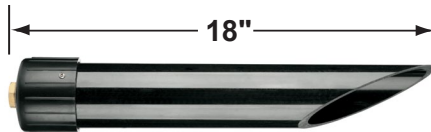

ACCESSORIES SHEET

PRODUCT # : CL-507

•Directional Lights

• Aluminum

Mounting Pedestals

- CX-601-BK 1" PVC Mounting Pedestal, 1/2" NPT, **Black**
- CX-601-VG 1" PVC Mounting Pedestal, 1/2" NPT, **Verde Green**
- CX-603-BK 3" PVC Mounting Pedestal, 1/2" NPT Female Brass Hub on top, **Black**
- CX-603-VG 3" PVC Mounting Pedestal, 1/2" NPT Female Brass Hub on top, **Verde Green**

CX-603-BK

- CX-604-BK 1" PVC Adjustable Mounting Pedestal, 1/2" NPT, **Black**
- CX-621-BK 1" PVC Cap, 1/2" NPT, **Black**
- CX-621-VG 1" PVC Cap, 1/2" NPT, **Verde Green**
- CX-622-BK 2" PVC Cap, 1/2" NPT, **Black**
- CX-622-VG 2" PVC Cap, 1/2" NPT, **Verde Green**
- CX-624-BK 3" PVC Cap, 1/2" NPT Female Brass Hub, **Black**
- CX-624-VG 3" PVC Cap, 1/2" NPT Female Brass Hub, **Verde Green**