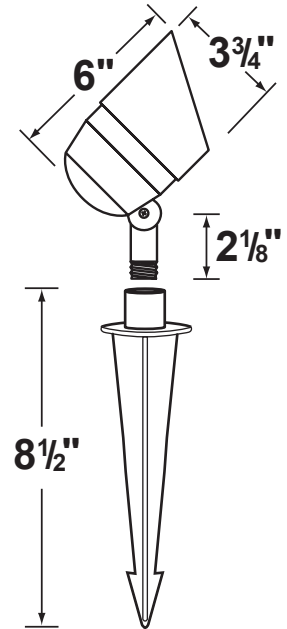

AVAILABLE LED LAMPS (Corona LED lamps have a five (5) year limited warranty against manufacturer's defects)

LAMP NUMBER	WATTS	BEAM		COLOR & TEMP.	RATED HOURS	HALOGEN EQUIVALENT
		SPREAD	LUMEN			
L-ED16-3W-SP	3.5	15° Spot	270	2700K	50,000	25 Watt
L-ED16-3W-FL	3.5	45° Flood	270	2700K	50,000	25 Watt
L-ED16-3W-WF	3.5	60° Wide Flood	270	2700K	50,000	25 Watt
L-ED16-5W-SP	5	15° Spot	350	2700K	50,000	40 Watt
L-ED16-5W-FL	5	45° Flood	350	2700K	50,000	40 Watt
L-ED16-5W-WF	5	60° Wide Flood	350	2700K	50,000	40 Watt
L-ED16-COB5W-SP	5	15° Spot	450	2700K	50,000	50 Watt
L-ED16-COB5W-FL	5	38° Flood	450	2700K	50,000	50 Watt
L-ED16-COB5W-WF	5	60° Wide Flood	450	2700K	50,000	50 Watt
L-ED16-COB5W-SP3K	5	15° Spot	470	3000K	50,000	50 Watt
L-ED16-COB5W-FL3K	5	38° Flood	470	3000K	50,000	50 Watt
L-ED16-COB5W-WF3K	5	60° Wide Flood	470	3000K	50,000	50 Watt

Single color MR-16 LED available in AMBER, BLUE, GREEN, PURPLE, RED and VIOLET

JOB INFORMATION

TYPE: _____ DATE: _____
JOB NAME & ADDRESS: _____
PRODUCT #: _____
TOTAL QUANTITY: _____
LAMP TYPE & WATTAGE: _____
TRANSFORMER: _____
CONTRACTOR: _____
SPECIFIER: _____

• When ordering LED lamp with a fixture your part number should follow the format below:

• **CL** - **product #** - **color** - **lamp** - **wattage** - **lamp angle**
CL - 507 - VG - L-ED16 - 5W - FL

Example: CL-507-VG-L-ED16-5W-FL

• Corona Lighting reserves the right to make any change and/or improvement to the design and construction of this fixture without further notification.