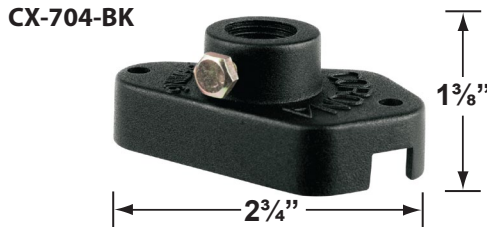

ACCESSORIES SHEET

PRODUCT # : CL-507

• Directional Lights

• Aluminum

Mounting Brackets

CX-700 Aluminum Bracket with 1/2" NPT
Finishes: **BK**- Black, **BZ**- Bronze, **GR**- Green,
GT- Granite, **RT**- Rust, **VG**- Verde Green,
WH- White

CX-704 Aluminum Oval Bracket with 1/2" NPT Female Hub
Finishes: **BK**- Black, **BZ**- Bronze, **GR**- Green,
GT- Granite, **RT**- Rust, **VG**- Verde Green,
WH- White