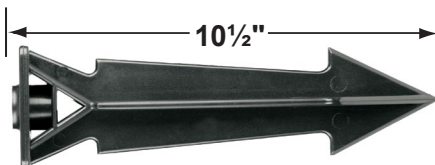

CX-647-BK

- CX-646-BK 8" ABS Spike, 1/2" NPT, **Black**
- CX-646-BR 8" ABS Spike, 1/2" NPT, **Natural Brass**
- CX-646-SS 8" ABS Spike, 1/2" NPT, **Stainless Steel**
- CX-647-BK 10.5" Heavy Duty ABS Spike, 1/2" NPT, **Black**

Mounting Canopies

- CX-701-BK Aluminum Round Canopy, 1/2" NPT, **Black**
- CX-702-BK Aluminum Rectangular Canopy, 1/2" NPT, **Black**
- CX-703 Aluminum tree mount canopy 1/2" NPT
  Finishes: **BK- Black, BZ- Bronze, GR- Green, GT- Granite, RT- Rust, VG- Verde Green, WH- White**
- CX-720 Aluminum Tree mount Canopy with 9" Rubber Strap stretches to 14"
  Finishes: **BK- Black, BZ- Bronze, GR- Green, GT- Granite, RT- Rust, VG- Verde Green, WH- White**
- CX-721 Aluminum Tree mount Canopy with 15" Rubber Strap stretches to 22"
  Finishes: **BK- Black, BZ- Bronze, GR- Green, GT- Granite, RT- Rust, VG- Verde Green, WH- White**
- CX-722 Aluminum Tree mount Canopy with 22" Rubber Strap stretches to 33"
  Finishes: **BK- Black, BZ- Bronze, GR- Green, GT- Granite, RT- Rust, VG- Verde Green, WH- White**
- CX-723 Aluminum Tree mount Canopy with 31" Rubber Strap stretches to 45"
  Finishes: **BK- Black, BZ- Bronze, GR- Green, GT- Granite, RT- Rust, VG- Verde Green, WH- White**
- CX-724 Aluminum Tree mount Canopy with 41" Rubber Strap stretches to 61"
  Finishes: **BK- Black, BZ- Bronze, GR- Green, GT- Granite, RT- Rust, VG- Verde Green, WH- White**

Mounting Risers

- CX-671 6" Aluminum Riser, 1/2" NPT Male/Female
  Finishes: **BK- Black, BZ- Bronze, GR- Green, GT- Granite, RT- Rust, VG- Verde Green, WH- White**
- CX-672 12" Aluminum Riser, 1/2" NPT Male/Female
  Finishes: **BK- Black, BZ- Bronze, GR- Green, GT- Granite, RT- Rust, VG- Verde Green, WH- White**
- CX-673 18" Aluminum Riser, 1/2" NPT Male/Female
  Finishes: **BK- Black, BZ- Bronze, GR- Green, GT- Granite, RT- Rust, VG- Verde Green, WH- White**