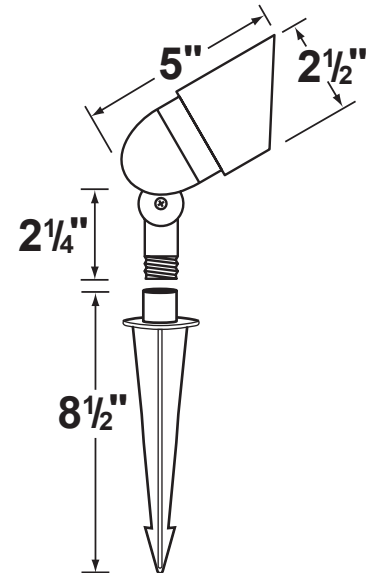

AVAILABLE LED LAMPS (Corona LED lamps have a five (5) year limited warranty against manufacturer's defects)

LAMP NUMBER	WATTS	BEAM		COLOR & TEMP.	RATED HOURS	HALOGEN EQUIVALENT
		SPREAD	LUMEN			
L-ED16-3W-SP	3.5	15° Spot	270	2700K	50,000	25 Watt
L-ED16-3W-FL	3.5	45° Flood	270	2700K	50,000	25 Watt
L-ED16-3W-WF	3.5	60° Wide Flood	270	2700K	50,000	25 Watt
L-ED16-5W-SP	5	15° Spot	350	2700K	50,000	40 Watt
L-ED16-5W-FL	5	45° Flood	350	2700K	50,000	40 Watt
L-ED16-5W-WF	5	60° Wide Flood	350	2700K	50,000	40 Watt
L-ED16-COB5W-SP	5	15° Spot	450	2700K	50,000	50 Watt
L-ED16-COB5W-FL	5	38° Flood	450	2700K	50,000	50 Watt
L-ED16-COB5W-WF	5	60° Wide Flood	450	2700K	50,000	50 Watt
L-ED16-COB5W-SP3K	5	15° Spot	470	3000K	50,000	50 Watt
L-ED16-COB5W-FL3K	5	38° Flood	470	3000K	50,000	50 Watt
L-ED16-COB5W-WF3K	5	60° Wide Flood	470	3000K	50,000	50 Watt

Single color MR-16 LED available in AMBER, BLUE, GREEN, PURPLE, RED and VIOLET

JOB INFORMATION

TYPE: _____ DATE: _____
JOB NAME & ADDRESS: _____
PRODUCT #: _____
TOTAL QUANTITY: _____
LAMP TYPE & WATTAGE: _____
TRANSFORMER: _____
CONTRACTOR: _____
SPECIFIER: _____

• When ordering LED lamp with a fixture your part number should follow the format below:

• **CL** - **product #** - **color** - **lamp** - **wattage** - **lamp angle**
CL - 505 - GT - L-ED16 - 5W - FL

Example: CL-505-GT-L-ED16-5W-FL

• Corona Lighting reserves the right to make any change and/or improvement to the design and construction of this fixture without further notification.