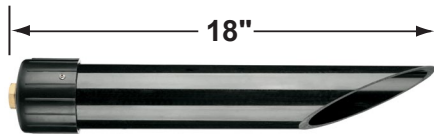

ACCESSORIES SHEET

PRODUCT # : CL-505

•Directional Lights

•Aluminum

Mounting Pedestals

- CX-601-BK 1" PVC Mounting Pedestal, ½" NPT, **Black**
- CX-601-VG 1" PVC Mounting Pedestal, ½" NPT, **Verde Green**
- CX-603-BK 3" PVC Mounting Pedestal, ½" NPT Female Brass Hub on top, **Black**
- CX-603-VG 3" PVC Mounting Pedestal, ½" NPT Female Brass Hub on top, **Verde Green**

CX-603-BK

- CX-604-BK 1" PVC Adjustable Mounting Pedestal, ½" NPT, **Black**
- CX-621-BK 1" PVC Cap, ½" NPT, **Black**
- CX-621-VG 1" PVC Cap, ½" NPT, **Verde Green**
- CX-622-BK 2" PVC Cap, ½" NPT, **Black**
- CX-622-VG 2" PVC Cap, ½" NPT, **Verde Green**
- CX-624-BK 3" PVC Cap, ½" NPT Female Brass Hub, **Black**
- CX-624-VG 3" PVC Cap, ½" NPT Female Brass Hub, **Verde Green**