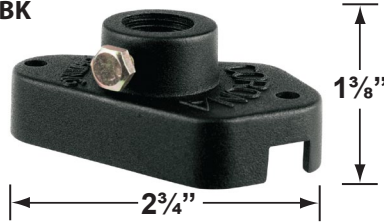

ACCESSORIES SHEET

PRODUCT # : CL-504

•Directional Lights

•Aluminum

Mounting Brackets

CX-700 Aluminum Bracket with 1/2" NPT
Finishes: **BK**- Black, **BZ**- Bronze, **GR**- Green,
GT- Granite, **RT**- Rust, **VG**- Verde Green,
WH- White

CX-704 Aluminum Oval Bracket with 1/2" NPT Female Hub
Finishes: **BK**- Black, **BZ**- Bronze, **GR**- Green,
GT- Granite, **RT**- Rust, **VG**- Verde Green,
WH- White

Cable Connectors

CX-854 Direct Burial Silicone Filled Wire Nut, **Tan**
CX-858 Speedy Cable Connector, Supply Cable up to 10-2, **Black**
CX-839 Universal cable connector, Supply cable up to 8-2,
one/Pack **Black**

CX-704-BK