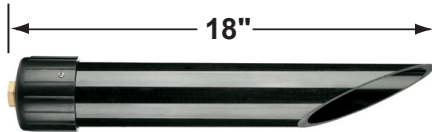

ACCESSORIES SHEET

PRODUCT # : CL-504

• Directional Lights

• Aluminum

Mounting Pedestals

- CX-601-BK 1" PVC Mounting Pedestal, ½" NPT, **Black**
- CX-601-VG 1" PVC Mounting Pedestal, ½" NPT, **Verde Green**
- CX-603-BK 3" PVC Mounting Pedestal, ½" NPT Female Brass Hub on top, **Black**
- CX-603-VG 3" PVC Mounting Pedestal, ½" NPT Female Brass Hub on top, **Verde Green**

CX-603-BK

- CX-604-BK 1" PVC Adjustable Mounting Pedestal, ½" NPT, **Black**
- CX-621-BK 1" PVC Cap, ½" NPT, **Black**
- CX-621-VG 1" PVC Cap, ½" NPT, **Verde Green**
- CX-622-BK 2" PVC Cap, ½" NPT, **Black**
- CX-622-VG 2" PVC Cap, ½" NPT, **Verde Green**
- CX-624-BK 3" PVC Cap, ½" NPT Female Brass Hub, **Black**
- CX-624-VG 3" PVC Cap, ½" NPT Female Brass Hub, **Verde Green**