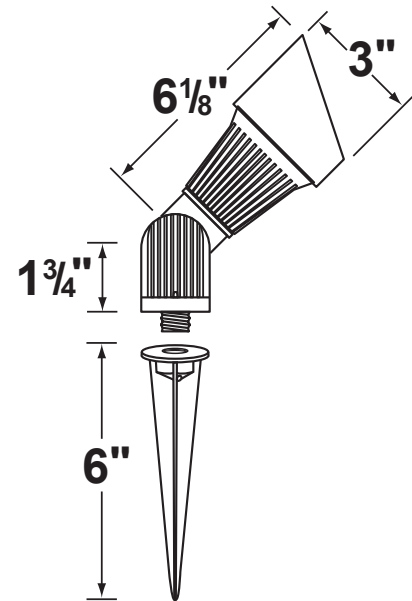

AVAILABLE LED LAMPS (Corona LED lamps have a five (5) year limited warranty against manufacturer's defects)

LAMP NUMBER	WATTS	BEAM		COLOR & TEMP.	RATED HOURS	HALOGEN EQUIVALENT
		SPREAD	LUMEN			
L-ED16-3W-SP	3.5	15° Spot	270	2700K	50,000	25 Watt
L-ED16-3W-FL	3.5	45° Flood	270	2700K	50,000	25 Watt
L-ED16-3W-WF	3.5	60° Wide Flood	270	2700K	50,000	25 Watt
L-ED16-5W-SP	5	15° Spot	350	2700K	50,000	40 Watt
L-ED16-5W-FL	5	45° Flood	350	2700K	50,000	40 Watt
L-ED16-5W-WF	5	60° Wide Flood	350	2700K	50,000	40 Watt
L-ED16-COB5W-SP	5	15° Spot	450	2700K	50,000	50 Watt
L-ED16-COB5W-FL	5	38° Flood	450	2700K	50,000	50 Watt
L-ED16-COB5W-WF	5	60° Wide Flood	450	2700K	50,000	50 Watt
L-ED16-COB5W-SP3K	5	15° Spot	470	3000K	50,000	50 Watt
L-ED16-COB5W-FL3K	5	38° Flood	470	3000K	50,000	50 Watt
L-ED16-COB5W-WF3K	5	60° Wide Flood	470	3000K	50,000	50 Watt

Single color MR-16 LED available in AMBER, BLUE, GREEN, PURPLE, RED and VIOLET

JOB INFORMATION

TYPE: _____ DATE: _____
JOB NAME & ADDRESS: _____
PRODUCT #: _____
TOTAL QUANTITY: _____
LAMP TYPE & WATTAGE: _____
TRANSFORMER: _____
CONTRACTOR: _____
SPECIFIER: _____

• When ordering LED lamp with a fixture your part number should follow the format below:

• **CL** - **product #** - **color** - **lamp** - **wattage** - **lamp angle**
CL - 503 - VG - L-ED16 - 5W - FL

Example: CL-503-VG-L-ED16-5W-FL

• Corona Lighting reserves the right to make any change and/or improvement to the design and construction of this fixture without further notification.