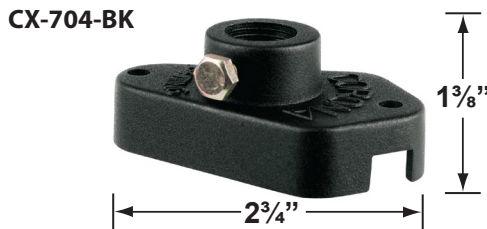

ACCESSORIES SHEET

PRODUCT # : CL-503

• Directional Lights

• Aluminum

Mounting Brackets

CX-700 Aluminum Bracket with 1/2" NPT
Finishes: **BK**- Black, **BZ**- Bronze, **GR**- Green,
GT- Granite, **RT**- Rust, **VG**- Verde Green,
WH- White

CX-704 Aluminum Oval Bracket with 1/2" NPT Female Hub
Finishes: **BK**- Black, **BZ**- Bronze, **GR**- Green,
GT- Granite, **RT**- Rust, **VG**- Verde Green,
WH- White