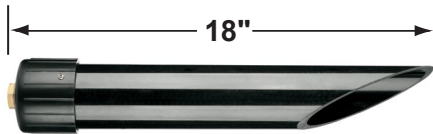

ACCESSORIES SHEET

PRODUCT # : CL-503

• Directional Lights

• Aluminum

Mounting Pedestals

- CX-601-BK 1" PVC Mounting Pedestal, 1/2" NPT, **Black**
- CX-601-VG 1" PVC Mounting Pedestal, 1/2" NPT, **Verde Green**
- CX-603-BK 3" PVC Mounting Pedestal, 1/2" NPT Female Brass Hub on top, **Black**
- CX-603-VG 3" PVC Mounting Pedestal, 1/2" NPT Female Brass Hub on top, **Verde Green**

CX-603-BK

- CX-604-BK 1" PVC Adjustable Mounting Pedestal, 1/2" NPT, **Black**
- CX-621-BK 1" PVC Cap, 1/2" NPT, **Black**
- CX-621-VG 1" PVC Cap, 1/2" NPT, **Verde Green**
- CX-622-BK 2" PVC Cap, 1/2" NPT, **Black**
- CX-622-VG 2" PVC Cap, 1/2" NPT, **Verde Green**
- CX-624-BK 3" PVC Cap, 1/2" NPT Female Brass Hub, **Black**
- CX-624-VG 3" PVC Cap, 1/2" NPT Female Brass Hub, **Verde Green**