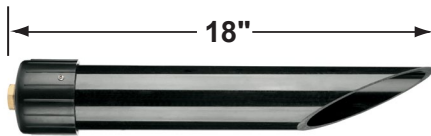

ACCESSORIES SHEET

PRODUCT # : CL-502

•Directional Lights

•Aluminum

Mounting Pedestals

- CX-601-BK 1" PVC Mounting Pedestal, 1/2" NPT, **Black**
- CX-601-VG 1" PVC Mounting Pedestal, 1/2" NPT, **Verde Green**
- CX-603-BK 3" PVC Mounting Pedestal, 1/2" NPT Female Brass Hub on top, **Black**
- CX-603-VG 3" PVC Mounting Pedestal, 1/2" NPT Female Brass Hub on top, **Verde Green**

CX-603-BK

- CX-604-BK 1" PVC Adjustable Mounting Pedestal, 1/2" NPT, **Black**
- CX-621-BK 1" PVC Cap, 1/2" NPT, **Black**
- CX-621-VG 1" PVC Cap, 1/2" NPT, **Verde Green**
- CX-622-BK 2" PVC Cap, 1/2" NPT, **Black**
- CX-622-VG 2" PVC Cap, 1/2" NPT, **Verde Green**
- CX-624-BK 3" PVC Cap, 1/2" NPT Female Brass Hub, **Black**
- CX-624-VG 3" PVC Cap, 1/2" NPT Female Brass Hub, **Verde Green**