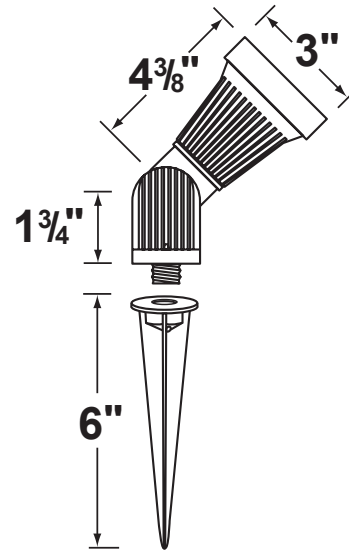

AVAILABLE LED LAMPS (Corona LED lamps have a five (5) year limited warranty against manufacturer's defects)

LAMP NUMBER	WATTS	BEAM		COLOR & TEMP.	RATED HOURS	HALOGEN EQUIVALENT
		SPREAD	LUMEN			
L-ED16-3W-SP	3.5	15° Spot	270	2700K	50,000	25 Watt
L-ED16-3W-FL	3.5	45° Flood	270	2700K	50,000	25 Watt
L-ED16-3W-WF	3.5	60° Wide Flood	270	2700K	50,000	25 Watt
L-ED16-5W-SP	5	15° Spot	350	2700K	50,000	40 Watt
L-ED16-5W-FL	5	45° Flood	350	2700K	50,000	40 Watt
L-ED16-5W-WF	5	60° Wide Flood	350	2700K	50,000	40 Watt
L-ED16-COB5W-SP	5	15° Spot	450	2700K	50,000	50 Watt
L-ED16-COB5W-FL	5	38° Flood	450	2700K	50,000	50 Watt
L-ED16-COB5W-WF	5	60° Wide Flood	450	2700K	50,000	50 Watt
L-ED16-COB5W-SP3K	5	15° Spot	470	3000K	50,000	50 Watt
L-ED16-COB5W-FL3K	5	38° Flood	470	3000K	50,000	50 Watt
L-ED16-COB5W-WF3K	5	60° Wide Flood	470	3000K	50,000	50 Watt

Single color MR-16 LED available in AMBER, BLUE, GREEN, PURPLE, RED and VIOLET

JOB INFORMATION

TYPE: _____ DATE: _____

JOB NAME & ADDRESS: _____

PRODUCT #:

TOTAL QUANTITY:

LAMP TYPE & WATTAGE:

TRANSFORMER:

CONTRACTOR:

SPECIFIER:

• When ordering LED lamp with a fixture your part number should follow the format below:

• CL - product # - color - lamp - wattage - lamp angle

CL - 502 - VG - L-ED16 - 5W - FL

Example: CL-502-VG-L-ED16-5W-FL

• Corona Lighting reserves the right to make any change and/or improvement to the design and construction of this fixture without further notification.