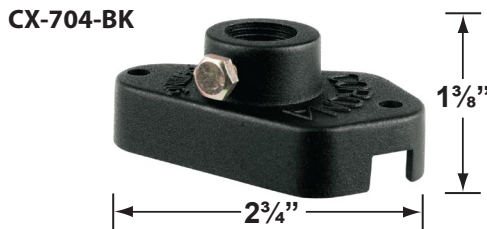

ACCESSORIES SHEET

PRODUCT # : CL-502

•Directional Lights

•Aluminum

Mounting Brackets

CX-700 Aluminum Bracket with 1/2" NPT
Finishes: **BK**- Black, **BZ**- Bronze, **GR**- Green,
GT- Granite, **RT**- Rust, **VG**- Verde Green,
WH- White

CX-704 Aluminum Oval Bracket with 1/2" NPT Female Hub
Finishes: **BK**- Black, **BZ**- Bronze, **GR**- Green,
GT- Granite, **RT**- Rust, **VG**- Verde Green,
WH- White