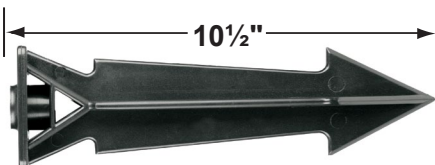

Ground Spikes

- CX-642-BK 8.5" ABS Spike, 1/2" NPT, **Black**
- CX-642-BZ 8.5" ABS Spike, 1/2" NPT, **Bronze**
- CX-643-BZ 8.5" ABS Spike, 1/2" NPT, **Bronze**

CX-647-BK