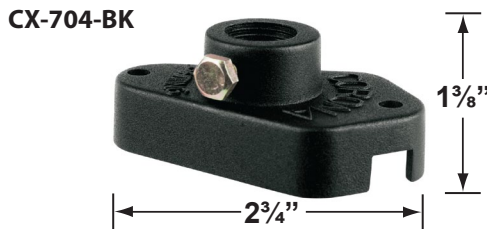

ACCESSORIES SHEET

PRODUCT # : CL-501

•Directional Lights

•Die-Cast Aluminum

Mounting Brackets

CX-700 Aluminum Bracket with 1/2" NPT
Finishes: **BK**- Black, **BZ**- Bronze, **GR**- Green,
GT- Granite, **RT**- Rust, **VG**- Verde Green,
WH- White

CX-704 Aluminum Oval Bracket with 1/2" NPT Female Hub
Finishes: **BK**- Black, **BZ**- Bronze, **GR**- Green,
GT- Granite, **RT**- Rust, **VG**- Verde Green,
WH- White