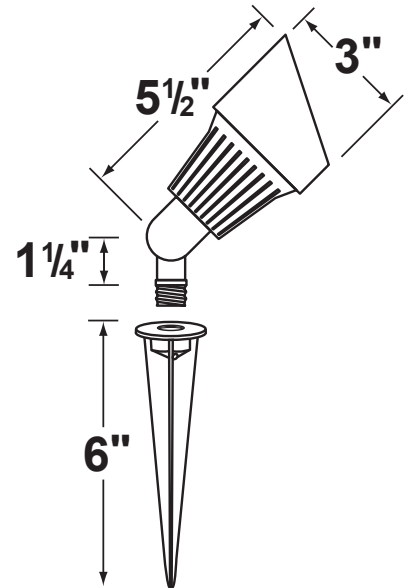

AVAILABLE LED LAMPS (Corona LED lamps have a five (5) year limited warranty against manufacturer's defects)

LAMP NUMBER	WATTS	BEAM		COLOR & TEMP.	RATED HOURS	HALOGEN EQUIVALENT
		SPREAD	LUMEN			
L-ED16-3W-SP	3.5	15° Spot	270	2700K	50,000	25 Watt
L-ED16-3W-FL	3.5	45° Flood	270	2700K	50,000	25 Watt
L-ED16-3W-WF	3.5	60° Wide Flood	270	2700K	50,000	25 Watt
L-ED16-5W-SP	5	15° Spot	350	2700K	50,000	40 Watt
L-ED16-5W-FL	5	45° Flood	350	2700K	50,000	40 Watt
L-ED16-5W-WF	5	60° Wide Flood	350	2700K	50,000	40 Watt
L-ED16-COB5W-SP	5	15° Spot	450	2700K	50,000	50 Watt
L-ED16-COB5W-FL	5	38° Flood	450	2700K	50,000	50 Watt
L-ED16-COB5W-WF	5	60° Wide Flood	450	2700K	50,000	50 Watt
L-ED16-COB5W-SP3K	5	15° Spot	470	3000K	50,000	50 Watt
L-ED16-COB5W-FL3K	5	38° Flood	470	3000K	50,000	50 Watt
L-ED16-COB5W-WF3K	5	60° Wide Flood	470	3000K	50,000	50 Watt

Single color MR-16 LED available in AMBER, BLUE, GREEN, PURPLE, RED and VIOLET

JOB INFORMATION

TYPE: _____ DATE: _____

JOB NAME & ADDRESS: _____

PRODUCT #: _____

TOTAL QUANTITY: _____

LAMP TYPE & WATTAGE: _____

TRANSFORMER: _____

CONTRACTOR: _____

SPECIFIER: _____

• When ordering LED lamp with a fixture your part number should follow the format below:

• **CL** - **product #** - **color** - **lamp** - **wattage** - **lamp angle**

CL - 501 - BZ - L-ED16 - 5W - FL

Example: CL-501-BZ-L-ED16-5W-FL

• Corona Lighting reserves the right to make any change and/or improvement to the design and construction of this fixture without further notification.