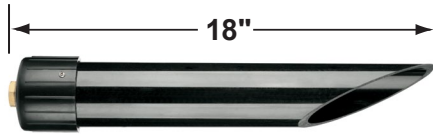

ACCESSORIES SHEET

PRODUCT # : CL-501

• Directional Lights

• Die-Cast Aluminum

Mounting Pedestals

- CX-601-BK 1" PVC Mounting Pedestal, 1/2" NPT, **Black**
- CX-601-VG 1" PVC Mounting Pedestal, 1/2" NPT, **Verde Green**
- CX-603-BK 3" PVC Mounting Pedestal, 1/2" NPT Female Brass Hub on top, **Black**
- CX-603-VG 3" PVC Mounting Pedestal, 1/2" NPT Female Brass Hub on top, **Verde Green**

CX-603-BK

- CX-604-BK 1" PVC Adjustable Mounting Pedestal, 1/2" NPT, **Black**
- CX-621-BK 1" PVC Cap, 1/2" NPT, **Black**
- CX-621-VG 1" PVC Cap, 1/2" NPT, **Verde Green**
- CX-622-BK 2" PVC Cap, 1/2" NPT, **Black**
- CX-622-VG 2" PVC Cap, 1/2" NPT, **Verde Green**
- CX-624-BK 3" PVC Cap, 1/2" NPT Female Brass Hub, **Black**
- CX-624-VG 3" PVC Cap, 1/2" NPT Female Brass Hub, **Verde Green**