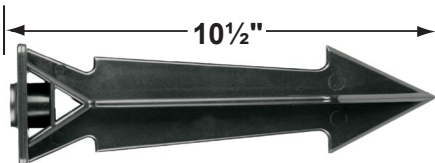

Ground Spikes

- CX-642-BK 8.5" ABS Spike, 1/2" NPT, **Black**
- CX-642-BZ 8.5" ABS Spike, 1/2" NPT, **Bronze**
- CX-643-BZ 8.5" ABS Spike, 1/2" NPT, **Bronze**

CX-647-BK