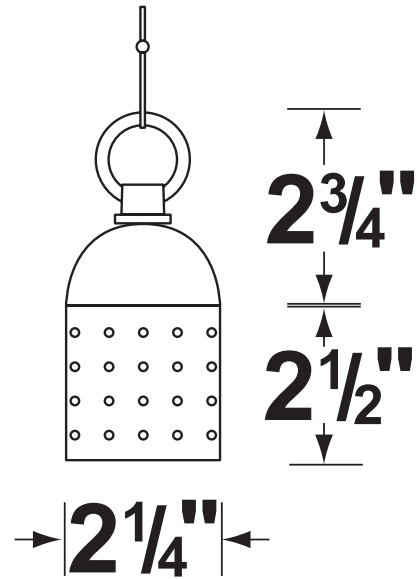

SPECIFICATION SHEET

PRODUCT # : CL-385

•Hanging Light

• Aluminum

Fixture Specifications:

Housing: Die-cast aluminum.

Finish: Polyester UV powder coated available only in **BK- Black**

Lens: None.

Socket: Top-grade ceramic bi-pin socket, with retension clip.

Lamp: 12V, MR-11 35W max. Available in 2.5W LED or without lamp. See lamp guide below for more information.

Wiring: Fixture is prewired with a 5-ft 18-2 SPT1-W cord. Wire connector sold separately. Universal connector (**CX-839**) and silicone filled wire nut (**CX-854**) are available from Corona Lighting.

Mounting: Cast aluminum loop with 5-foot stainless steel hanging cable.

Electrical Notes: A remote 12V transformer is required. Options are available from Corona Lighting. Voltage range for LED lamps are 9V-17V. Proper grease/lubricant is suggested on threaded parts during installation process.

Warranty: One (1) year warranty on fixture and housing against manufacturer's defects

AVAILABLE LED LAMPS (Corona LED lamps have a five (5) year limited warranty against manufacturer's defects)

LAMP NUMBER	WATTS	BEAM		COLOR & TEMP.	RATED HOURS	HALOGEN EQUIVALENT
		SPREAD	LUMEN			
L-ED11-2.5W	2.5	38° FL	180	2700K	50,000	20 Watt

JOB INFORMATION

TYPE: _____ DATE: _____

JOB NAME & ADDRESS: _____

PRODUCT #: _____

TOTAL QUANTITY: _____

LAMP TYPE & WATTAGE: _____

TRANSFORMER: _____

CONTRACTOR: _____

SPECIFIER: _____

• When ordering a halogen or xenon lamp add lamp number to the product number. If you are ordering LED lamps you should follow the format below:

• **CL** - **product #** - **lamp** - **wattage**
CL - 385-BK - L-ED11 - 2.5W

Example: CL-385-BK-L-ED11-2.5W

• Corona Lighting reserves the right to make any change and/or improvement to the design and construction of this fixture without further notification.