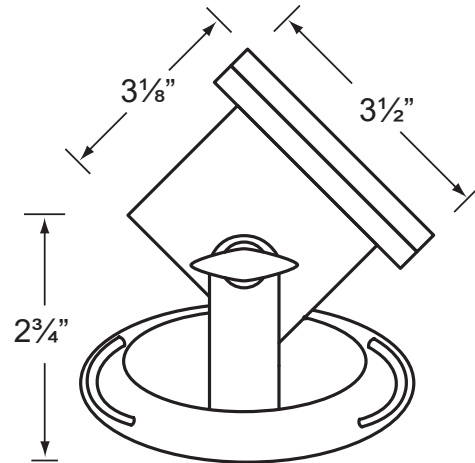

SPECIFICATION SHEET

PRODUCT # : CL-311-AB

• Underwater

• Cast Brass

Fixture Specifications:

Housing: Corrosion resistant cast brass.
Faceplate: Cast brass with 316 marine grade stainless steel screws.
Finish : **AB- Antique Bronze.** Natural toning process. AB finish will vary due to artistic process. Also available in **BR- Natural Brass**
Lens: Clear, tempered, and heat resistant glass.
Socket: Top grade fixed ceramic bi-pin socket.
Lamp: 12V, MR-16, 50W max. Available in LED (3.5W & 5W) or without lamp. See the Lamp Guide below for more information.
Gasket: Silicone "O" ring seals faceplate to housing providing water tight protection.

Wiring: Fixture is prewired with a 30-ft 16-2 SJT-W water resistant cord. Longer cord length is also available.
Mounting: Fully adjustable arms with thumb screws to provide light aiming. Fixture is mounted on a heavy duty brass bracket for a firm and stable underwater placement.
Electrical Notes: A remote 12V transformer is required. Options are available from Corona Lighting. Voltage range for LED lamps are 9V-17V.
Applications: To be used in fountains, ponds, and waterfalls. Do not use in swimming pools, lakes or spas.
Warranty: Limited lifetime warranty on fixture against manufacturer's defects.