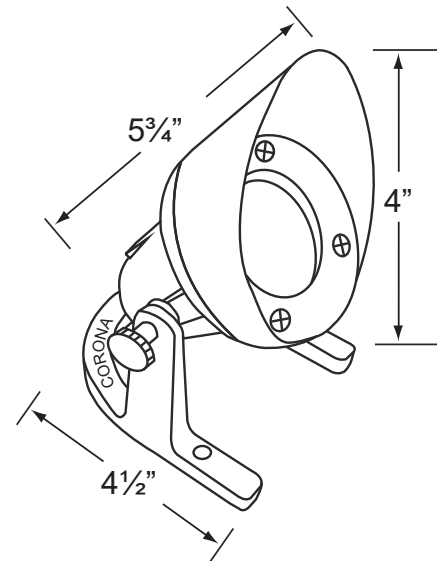

AVAILABLE LED LAMPS (Corona LED lamps have a five (5) year limited warranty against manufacturer's defects)

LAMP NUMBER	WATTS	BEAM		COLOR & TEMP.	RATED HOURS	HALOGEN EQUIVALENT
		SPREAD	LUMEN			
L-ED16-3W-SP	3.5	15° Spot	270	2700K	50,000	25 Watt
L-ED16-3W-FL	3.5	45° Flood	270	2700K	50,000	25 Watt
L-ED16-3W-WF	3.5	60° Wide Flood	270	2700K	50,000	25 Watt
L-ED16-5W-SP	5	15° Spot	350	2700K	50,000	40 Watt
L-ED16-5W-FL	5	45° Flood	350	2700K	50,000	40 Watt
L-ED16-5W-WF	5	60° Wide Flood	350	2700K	50,000	40 Watt
L-ED16-COB5W-SP	5	15° Spot	450	2700K	50,000	50 Watt
L-ED16-COB5W-FL	5	38° Flood	450	2700K	50,000	50 Watt
L-ED16-COB5W-WF	5	60° Wide Flood	450	2700K	50,000	50 Watt
L-ED16-COB5W-SP3K	5	15° Spot	470	3000K	50,000	50 Watt
L-ED16-COB5W-FL3K	5	38° Flood	470	3000K	50,000	50 Watt
L-ED16-COB5W-WF3K	5	60° Wide Flood	470	3000K	50,000	50 Watt

■ Single color MR-16 LED available in AMBER, BLUE, GREEN, PURPLE, RED and VIOLET

JOB INFORMATION

TYPE: _____ DATE: _____
JOB NAME & ADDRESS: _____
PRODUCT #: _____
TOTAL QUANTITY: _____
LAMP TYPE & WATTAGE: _____
TRANSFORMER: _____
CONTRACTOR: _____
SPECIFIER: _____

• When ordering LED lamp with a fixture your part number should follow the format below:

• CL - **product #** - **lamp** - **wattage** - **lamp angle**
CL - 308-BR - L-ED16 - 5W - FL

Example: CL-308-BR-L-ED16-5W-FL

• Corona Lighting reserves the right to make any change and/or improvement to the design and construction of this fixture without further notification.