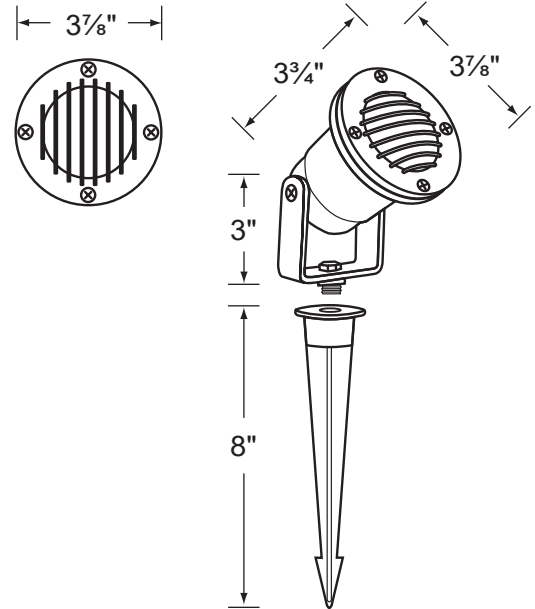

PRODUCT # : CL-213-SS

• Directional Lights

• 316 Marine Grade Stainless Steel

Fixture Specifications:

Housing: Solid Stainless Steel.
Finish: SS- Stainless Steel.
Lens: Clear and heat resistant convex glass. Extra flat lens included.
Socket: Top grade ceramic bi-pin socket, with retention clips.
Lamp: 12V, MR-16, 35W max. Available in LED (3.5W & 5W) or without lamp. See the Lamp Guide below for more information.
Wiring: Fixture is prewired with a 3-ft 18-2 SPT2-W direct burial cord. Wire connector sold separately. Silicone filled wire nut (CX-854) is available from Corona Lighting.

Gasket: Silicone "O" ring seals face plate to housing, providing weather tight protection.
Yoke: Stainless steel yoke with 1/2" NPT bushing for affixing mounting spike.
Mounting Spike: 8" Stainless steel mounting spike with 1/2" NPT threaded female hub.
Electrical Notes: A remote 12V transformer is required. Options are available from Corona Lighting. Voltage range for LED lamps are 9V-17V. Proper grease/lubricant is suggested on threaded parts during installation process.
Warranty: Limited lifetime warranty on fixture housing against manufacturer's defects.