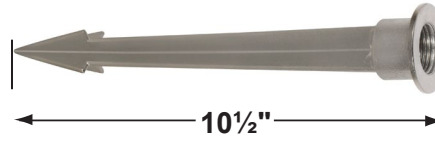

Ground Spikes

- CX-646-SS 8" ABS Spike, 1/2" NPT, **Stainless Steel**

CX-646-SS

Mounting Canopies

- CX-705B-SI Brass Flat Canopy, 1/2" NPT, **Silver Plated**
- CX-709B-SI Brass Raised Canopy, 1/2" NPT, **Silver Plated**