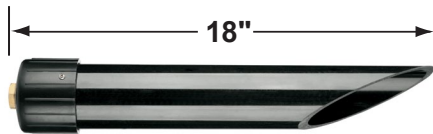

PRODUCT # : CL-213-SS

• Directional Lights

• 316 Marine Grade Stainless Steel

Mounting Pedestals

- CX-601-BK 1" PVC Mounting Pedestal, 1/2" NPT, **Black**
- CX-601-VG 1" PVC Mounting Pedestal, 1/2" NPT, **Verde Green**
- CX-603-BK 3" PVC Mounting Pedestal, 1/2" NPT Female Brass Hub on top, **Black**
- CX-603-VG 3" PVC Mounting Pedestal, 1/2" NPT Female Brass Hub on top, **Verde Green**

CX-603-BK