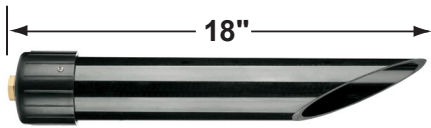

PRODUCT # : CL-212-SS

• Directional Lights

• 316 Marine Grade Stainless Steel

Mounting Pedestals

- CX-601-BK 1" PVC Mounting Pedestal, 1/2" NPT, **Black**
- CX-601-VG 1" PVC Mounting Pedestal, 1/2" NPT, **Verde Green**
- CX-603-BK 3" PVC Mounting Pedestal, 1/2" NPT Female Brass Hub on top, **Black**
- CX-603-VG 3" PVC Mounting Pedestal, 1/2" NPT Female Brass Hub on top, **Verde Green**

CX-603-BK