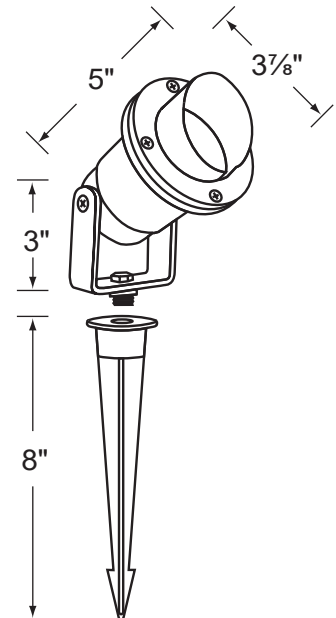

SPECIFICATION SHEET

PRODUCT # : CL-212-SS

• Directional Lights

• 316 Marine Grade Stainless Steel

Fixture Specifications:

Housing: Solid Stainless Steel.

Finish: SS- Stainless Steel.

Lens: Clear and heat resistant convex glass. Extra flat lens included.

Socket: Top grade ceramic bi-pin socket, with retention clip.

Lamp: 12V, MR-16, 35W max. Available in LED (3.5W & 5W) or without lamp. See the Lamp Guide below for more information.

Wiring: Fixture is prewired with a 3-ft 18-2 SPT2-W direct burial cord. Wire connector sold separately. Silicone filled wire nut (CX-854) is available from Corona Lighting.

Gasket: Silicone "O" ring seals face plate to housing providing weather tight protection .

Yoke: Stainless steel yoke with ½" NPT bushing for affixing mounting spike .

Mounting Spike: 8" Stainless steel mounting spike with ½" NPT threaded female hub.

Electrical Notes: A remote 12V transformer is required. Options are available from Corona Lighting. Voltage range for LED lamps are 9V-17V. Proper grease/lubricant is suggested on threaded parts during installation process.

Warranty: Limited lifetime warranty on fixture housing against manufacturer's defects.

3.5W and 5W

AVAILABLE LED LAMPS (Corona LED lamps have a five (5) year limited warranty against manufacturer's defects)

LAMP NUMBER	WATTS	BEAM		COLOR & TEMP.	RATED HOURS	HALOGEN EQUIVALENT
		SPREAD	LUMEN			
L-ED16-3W-SP	3.5	15° Spot	270	2700K	50,000	25 Watt
L-ED16-3W-FL	3.5	45° Flood	270	2700K	50,000	25 Watt
L-ED16-3W-WF	3.5	60° Wide Flood	270	2700K	50,000	25 Watt
L-ED16-5W-SP	5	15° Spot	350	2700K	50,000	40 Watt
L-ED16-5W-FL	5	45° Flood	350	2700K	50,000	40 Watt
L-ED16-5W-WF	5	60° Wide Flood	350	2700K	50,000	40 Watt
L-ED16-COB5W-SP	5	15° Spot	450	2700K	50,000	50 Watt
L-ED16-COB5W-FL	5	38° Flood	450	2700K	50,000	50 Watt
L-ED16-COB5W-WF	5	60° Wide Flood	450	2700K	50,000	50 Watt
L-ED16-COB5W-SP3K	5	15° Spot	470	3000K	50,000	50 Watt
L-ED16-COB5W-FL3K	5	38° Flood	470	3000K	50,000	50 Watt
L-ED16-COB5W-WF3K	5	60° Wide Flood	470	3000K	50,000	50 Watt

Single color MR-16 LED available in AMBER, BLUE, GREEN, PURPLE, RED and VIOLET

JOB INFORMATION

TYPE: _____ DATE: _____

JOB NAME & ADDRESS: _____

PRODUCT #: _____

TOTAL QUANTITY: _____

LAMP TYPE & WATTAGE: _____

TRANSFORMER: _____

CONTRACTOR: _____

SPECIFIER: _____

• When ordering LED lamp with a fixture your part number should follow the format below:

• CL - product # - lamp - wattage - lamp angle

CL - 212-SS - L-ED16 - 5W - FL

Example: CL-212-SS-L-ED16-5W-FL

• Corona Lighting reserves the right to make any change and/or improvement to the design and construction of this fixture without further notification.