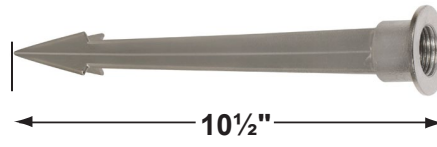

Ground Spikes

- CX-646-SS 8" ABS Spike, 1/2" NPT, **Stainless Steel**

CX-646-SS

Mounting Canopies

- CX-705B-SI Brass Flat Canopy, 1/2" NPT, **Silver Plated**
- CX-709B-SI Brass Raised Canopy, 1/2" NPT, **Silver Plated**