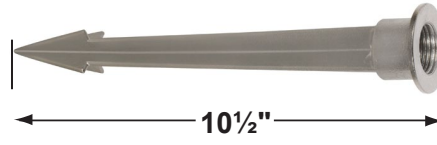

Ground Spikes

- CX-646-SS 8" ABS Spike, 1/2" NPT, **Stainless Steel**

CX-646-SS

Mounting Canopies

- CX-705B-SI Brass Flat Canopy, 1/2" NPT, **Silver Plated**
- CX-709B-SI Brass Raised Canopy, 1/2" NPT, **Silver Plated**