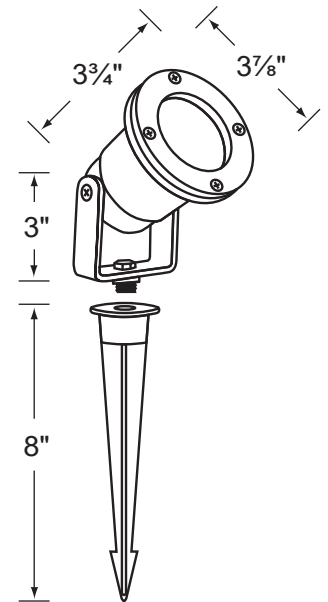

### Fixture Specifications:

**Housing:** Solid Stainless Steel.  
**Finish:** SS- Stainless Steel.  
**Lens:** Clear and heat resistant convex glass.  
Extra flat lens included.  
**Socket:** Top grade ceramic bi-pin socket, with retention clip.  
**Lamp:** 12V, MR-16, 35W max.  
Available in LED (3.5W & 5W) or without lamp.  
See the Lamp Guide below for more information.  
**Wiring:** Fixture is prewired with a 3-ft 18-2 SPT2-W direct burial cord. Wire connector sold separately. Silicone filled wire nut (**CX-854**) is available from Corona Lighting.

**Gasket:** Silicone "O" ring seals face plate to housing providing weather tight protection.  
**Yoke:** Stainless steel yoke with 1/2" NPT bushing for affixing mounting spike.  
**Mounting Spike:** 8" Stainless steel mounting spike with 1/2" NPT  
**Electrical Notes:** A remote 12V transformer is required. Options are available from Corona Lighting. Voltage range for LED lamps are 9V-17V. Proper grease/lubricant is suggested on threaded parts during installation process.  
**Warranty:** Limited lifetime warranty on fixture housing against manufacturer's defects.