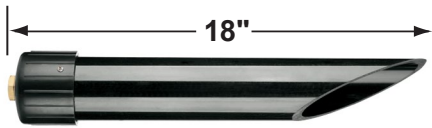

PRODUCT # : CL-211-SS

• Directional Lights

• 316 Marine Grade Stainless Steel

Mounting Pedestals

- CX-601-BK 1" PVC Mounting Pedestal, 1/2" NPT, **Black**
- CX-601-VG 1" PVC Mounting Pedestal, 1/2" NPT, **Verde Green**
- CX-603-BK 3" PVC Mounting Pedestal, 1/2" NPT Female Brass Hub on top, **Black**
- CX-603-VG 3" PVC Mounting Pedestal, 1/2" NPT Female Brass Hub on top, **Verde Green**

CX-603-BK