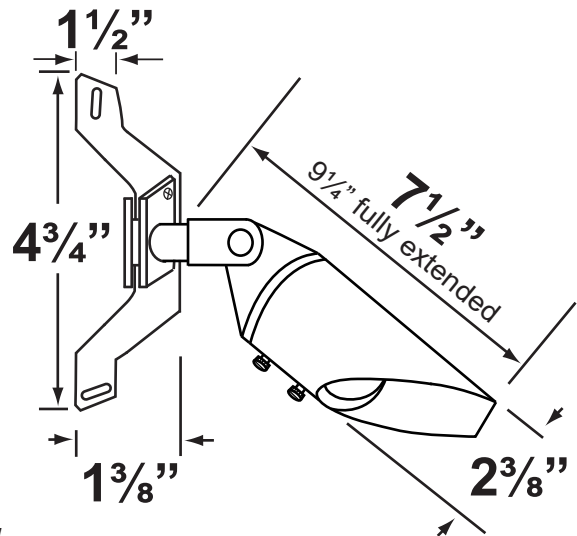

SPECIFICATION SHEET

PRODUCT # : CL-132B-AB

•Down Lights

• Cast Brass

Fixture Specifications:

Housing & Shroud: Corrosion Resistant Cast Brass.
Shroud is adjustable and extendable.

Finish: **AB- Antique Bronze.** Natural toning process.
AB finish will vary due to artistic process.
Also available in **GM** finish.

Lens: Clear and heat resistant tempered flat glass.

Socket: Top grade fixed ceramic bi-pin socket, with lamp
retension clip to securely hold lamp in place.

Lamp: 12V, MR-16, 50W max.
Available in LED (3.5W & 5W) or without lamp.
See the Lamp Guide below for more information.

Wiring: Fixture is prewired with a 5-ft 18-2 SPT2-W direct
burial cord. Wire connector available seperately.
Universal connector (**CX-839**) and silicone filled wire
nut (**CX-854**) are available from Corona Lighting.

Gasket: Silicone gasket for water tight sealing.

Knuckle: Adjustable cast brass knuckle with thumb screw.

Mounting: Brass mounting bracket with 1/2" NPT threaded
female hub. CX-709B Brass Canopy mounting
is also available.

Electrical Notes: A remote 12V transformer is required. Options are
available from Corona Lighting.
Voltage range for LED lamps are 9V-17V.
Some assembly needed. Proper grease/lubricant is
suggested on threaded parts during installation.

Warranty: Limited lifetime warranty on fixture housing against
manufacturer's defects.

3.5W and 5W

ACCESSORY

Mounting Bracket

CX-709B-AB

AB- Antique Bronze

Fixtures also available
with CX-709B-AB.
Price remains the same
as listed.

AVAILABLE LED LAMPS (Corona LED lamps have a five (5) year limited warranty against manufacturer's defects)