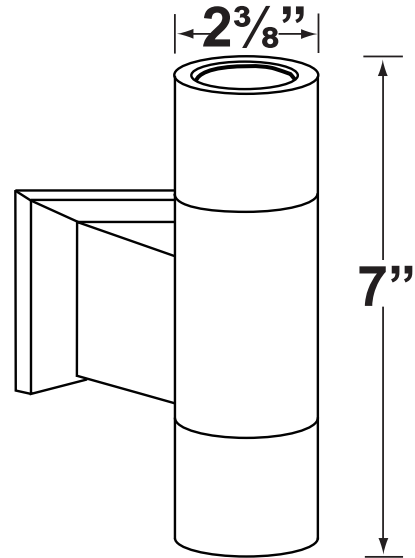

SPECIFICATION SHEET

PRODUCT # : CL-102B-GM

• Down Lights

• Cast Brass

Fixture Specifications:

Housing: Corrosion resistant cast brass.

Finish: **GM- Gun Metal.** Natural toning process. GM finish will vary due to artistic process. Also available in **AB** finish.

Lens: Clear and heat resistant tempered flat glass

Socket: Top grade fixed ceramic bi-pin socket, with lamp retention clip to securely hold lamp in place.

Lamp: Two 12V, MR-16, 50W max. Available in 2xLED (3.5W or 5W) or without lamps. See the Lamp Guide below for more information.

Wiring: Fixture is prewired with a 25-ft 18-2 SPT2-W direct burial cord. Wire connector sold separately. Universal connector (**CX-839**) and silicone filled wire nut (**CX-854**) are available from Corona Lighting.

Gasket: Silicone gaskets for water-tight sealing

Mounting: Stainless Steel mounting screws with anchor bolts

Applications: Outdoor Living Spaces, Porches, Garages, Pool Cages and Pergolas

Electrical Notes: A remote 12V transformer is required. Options are available from Corona Lighting. Voltage range for LED lamps are 9V-17V. Proper grease/lubricant is suggested on threaded parts during installation process.

Warranty: Limited lifetime warranty on fixture housing against manufacturer's defects.

AVAILABLE LED LAMPS (Corona LED lamps have a five (5) year limited warranty against manufacturer's defects)

LAMP NUMBER	WATTS	BEAM		COLOR & TEMP.	RATED HOURS	HALOGEN EQUIVALENT
		SPREAD	LUMEN			
L-ED16-3W-SP	3.5	15° Spot	270	2700K	50,000	25 Watt
L-ED16-3W-FL	3.5	45° Flood	270	2700K	50,000	25 Watt
L-ED16-3W-WF	3.5	60° Wide Flood	270	2700K	50,000	25 Watt
L-ED16-5W-SP	5	15° Spot	350	2700K	50,000	40 Watt
L-ED16-5W-FL	5	45° Flood	350	2700K	50,000	40 Watt
L-ED16-5W-WF	5	60° Wide Flood	350	2700K	50,000	40 Watt
L-ED16-COB5W-SP	5	15° Spot	450	2700K	50,000	50 Watt
L-ED16-COB5W-FL	5	38° Flood	450	2700K	50,000	50 Watt
L-ED16-COB5W-WF	5	60° Wide Flood	450	2700K	50,000	50 Watt
L-ED16-COB5W-SP3K	5	15° Spot	470	3000K	50,000	50 Watt
L-ED16-COB5W-FL3K	5	38° Flood	470	3000K	50,000	50 Watt
L-ED16-COB5W-WF3K	5	60° Wide Flood	470	3000K	50,000	50 Watt

■ Single color MR-16 LED available in AMBER, BLUE, GREEN, PURPLE, RED and VIOLET

• When ordering LED lamp with a fixture your part number should follow the format below:

• **CL** - **product #** - **lamp** - **wattage** - **lamp angle**
CL - 102B-GM - L-ED16 - 3W - SP

Example: CL-102B-GM-L-ED16-3W-SP

• Corona Lighting reserves the right to make any change and/or improvement to the design and construction of this fixture without further notification.

JOB INFORMATION

TYPE: _____ DATE: _____

JOB NAME & ADDRESS:

PRODUCT #:

TOTAL QUANTITY:

LAMP TYPE & WATTAGE:

TRANSFORMER:

CONTRACTOR:

SPECIFIER: