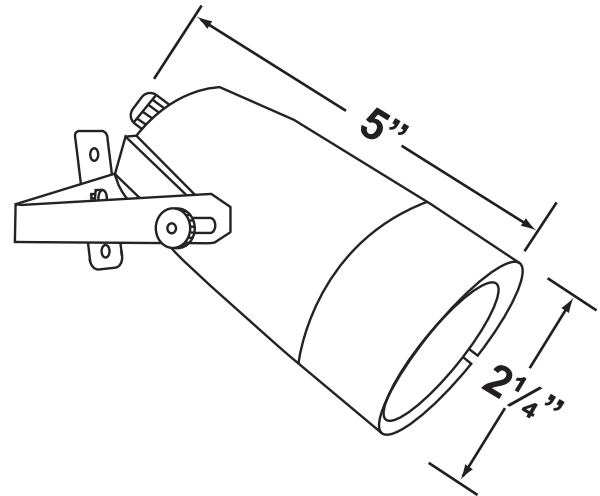

3.5W and 5W

AVAILABLE LED LAMPS (Corona LED lamps have a five (5) year limited warranty against manufacturer's defects)

LAMP NUMBER	WATTS	BEAM		COLOR & TEMP.	RATED HOURS	HALOGEN EQUIVALENT
		SPREAD	LUMEN			
L-ED16-3W-SP	3.5	15° Spot	270	2700K	50,000	25 Watt
L-ED16-3W-FL	3.5	45° Flood	270	2700K	50,000	25 Watt
L-ED16-3W-WF	3.5	60° Wide Flood	270	2700K	50,000	25 Watt
L-ED16-5W-SP	5	15° Spot	350	2700K	50,000	40 Watt
L-ED16-5W-FL	5	45° Flood	350	2700K	50,000	40 Watt
L-ED16-5W-WF	5	60° Wide Flood	350	2700K	50,000	40 Watt
L-ED16-COB5W-SP	5	15° Spot	450	2700K	50,000	50 Watt
L-ED16-COB5W-FL	5	38° Flood	450	2700K	50,000	50 Watt
L-ED16-COB5W-WF	5	60° Wide Flood	450	2700K	50,000	50 Watt
L-ED16-COB5W-SP3K	5	15° Spot	470	3000K	50,000	50 Watt
L-ED16-COB5W-FL3K	5	38° Flood	470	3000K	50,000	50 Watt
L-ED16-COB5W-WF3K	5	60° Wide Flood	470	3000K	50,000	50 Watt

■ Single color MR-16 LED available in AMBER, BLUE, GREEN, PURPLE, RED and VIOLET

• When ordering LED lamp with a fixture your part number should follow the format below:

• CL - product # - color - lamp - wattage - lamp angle
CL - 100 - WH - L-ED16 - 5W - FL

Example: CL-100-WH-L-ED16-5W-FL

• Corona Lighting reserves the right to make any change and/or improvement to the design and construction of this fixture without further notification.

JOB INFORMATION

TYPE: DATE:

JOB NAME & ADDRESS:

PRODUCT #:

TOTAL QUANTITY:

LAMP TYPE & WATTAGE:

TRANSFORMER:

CONTRACTOR:

SPECIFIER: