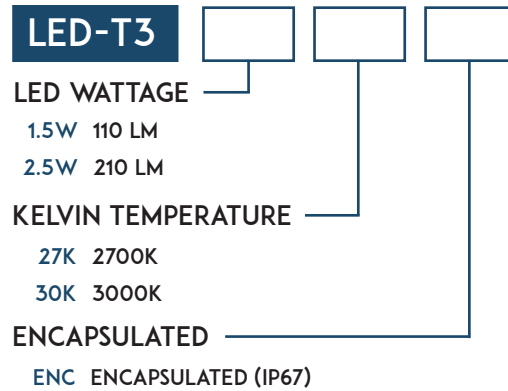

PRODUCT SPECIFICATIONS

DIMENSIONS	18"OAH X 4"W
MATERIAL	CAST BRASS
GLASS	FROST DIFFUSER
LAMP/SOCKET	T3/G4
VOLTAGE	9-15V AC/DC
LIGHT SPREAD	3-5 FT AVG
LEAD WIRE	3 FT

STEP 1

FIXTURE CONFIGURATION

STEP 3

ACCESSORY OPTIONS

STEP 2

LED LAMP CONFIGURATION

* Dimmable: See [ENCAPSULATED T3 LED Lamps Spec Sheet](#) for additional details