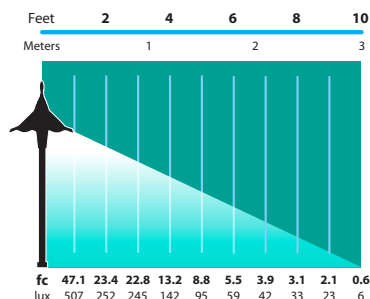

### AL-14

Half Spread Photometrics  
20 ft. (6.1m) diameter