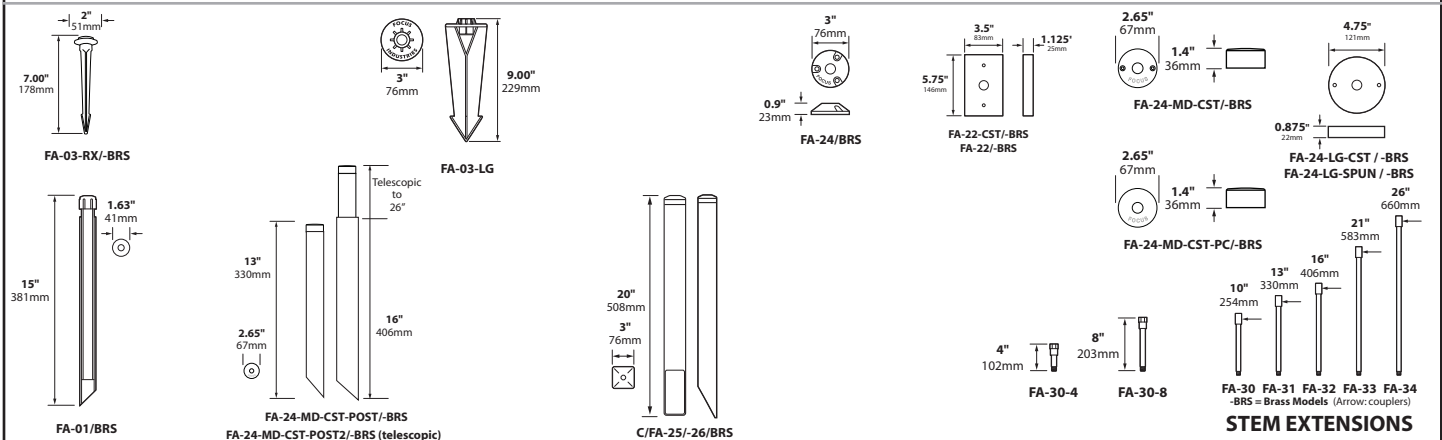

## SPECIFICATIONS

**CONSTRUCTION:** Cast aluminum or cast brass Oriental Hat; matching extruded aluminum or brass stanchion with fixed LED heat sink hub

**LENS:** High impact clear acrylic

**LIGHT SOURCE:** 4w 300 lumen integrated round LED flat panel, warm white 3000K; optional cool white 5200K 320 lumen available (modify part number to "LEDP52")

**NOTE:** 120v - 277v options available with remote LED driver. Must use FA-26 mounting post or FA-JBOX junction box to house remote driver.

4w LED Panel integrated into heat sink hub

AL-14-LEDP-BAV

IP54

## ORDERING INFORMATION

CATALOG NO.	DESCRIPTION	LAMP	SHIP WEIGHT
AL-14-LEDP-BLT	Cast Aluminum 8" Oriental Hat	4w LED Flat Panel	4.0 lbs.
AL-14-LEDP-BRS	Cast Brass 8" Oriental Hat	4w LED Flat Panel	7.0 lbs.

### AL-14

Half Spread Photometrics  
20 ft. (6.1m) diameter