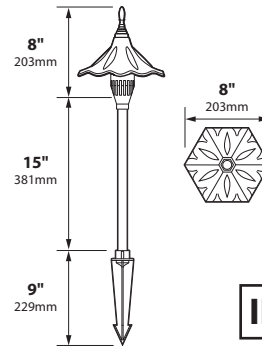

4w LED Panel integrated into heat sink hub

IP54