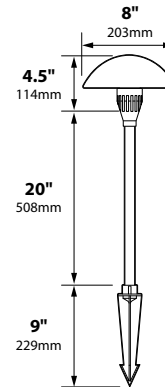

ORDERING INFORMATION

CATALOG NO.	DESCRIPTION	LAMP	SHIP WEIGHT
AL-12-LEDP-BLT	Cast Aluminum 8" Mushroom Hat	4w LED Panel	3.0 lbs.
AL-12-LEDP-BRS	Cast Brass 8" Mushroom Hat	4w LED Panel	6.0 lbs.

MOUNTING ACCESSORIES

STEM EXTENSIONS