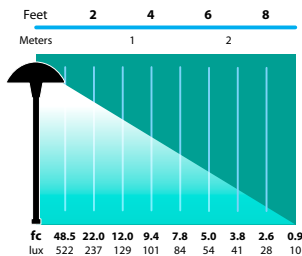

LIGHT DISTRIBUTIONS AND PHOTOMETRICS

AL-12
Half Spread Photometrics
18 ft. (5.5m) diameter

JOB INFORMATION

Type: _____ Date: _____

Job Name: _____

Cat. No.: _____

Lamp(s): _____

Specifier: _____