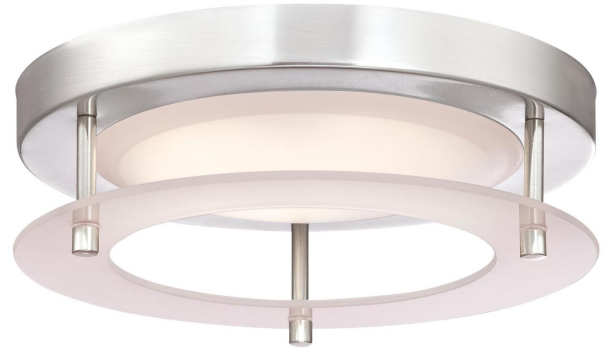

Item Number 6575300**Remi**

8 in. 15W LED Flush Brushed Nickel Finish
Frosted Acrylic Ring

Specifications

- Height: 2.50"
- Diameter: 7.50"
- Includes 15 Watt Integrated LED
- Hours: 50000
- Life (years)*: 45.6
- Fixture Lumens: 1400
- Color Temperature (Kelvin): 3000
- Equivalent Incandescent Wattage: 75W
- Color Designation: Warm White