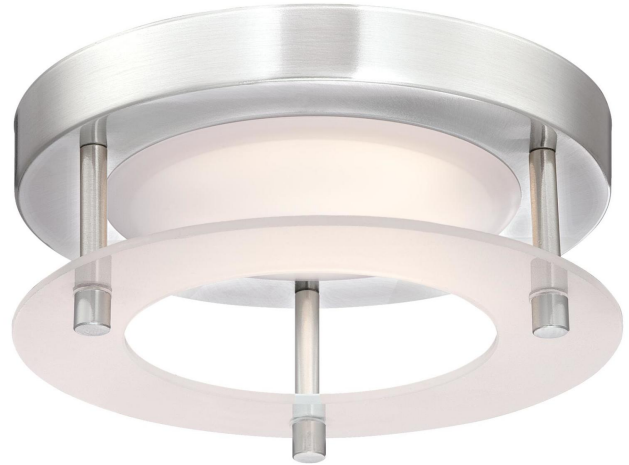

**Item Number 6575200****Remi**

6 in. 12W LED Flush Brushed Nickel Finish  
Frosted Acrylic Ring

## Specifications

- Height: 2.50"
- Diameter: 5.50"
- Includes 12 Watt Integrated LED
- Hours: 50000
- Life (years)\*: 45.6
- Fixture Lumens: 1100
- Color Temperature (Kelvin): 3000
- Equivalent Incandescent Wattage: 75W
- Color Designation: Warm White