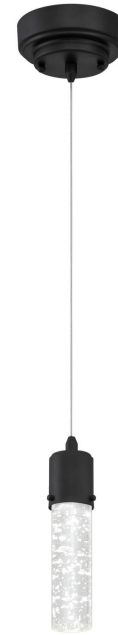

Item Number 6372300**Cava**

LED Mini Pendant Matte Black Finish Bubble Glass

Specifications

- Height: 8.50"
- Diameter: 5"
- Adjustable Cord: 50" max.
- Includes 8 Watt Integrated LED
- Hours: 25000
- Life (years)*: 22.8
- Fixture Lumens: 600
- Color Temperature (Kelvin): 3000
- Equivalent Incandescent Wattage: 40W
- Color Designation: Warm White

Installation

Refer to instruction manual for installation and additional warnings.
Consult a qualified electrician if unsure how to proceed.

Warranty Information - 5 Year Limited Warranty

This Westinghouse Lighting Fixture is warranted against defects in material and workmanship for a period of Five Years from purchase date.